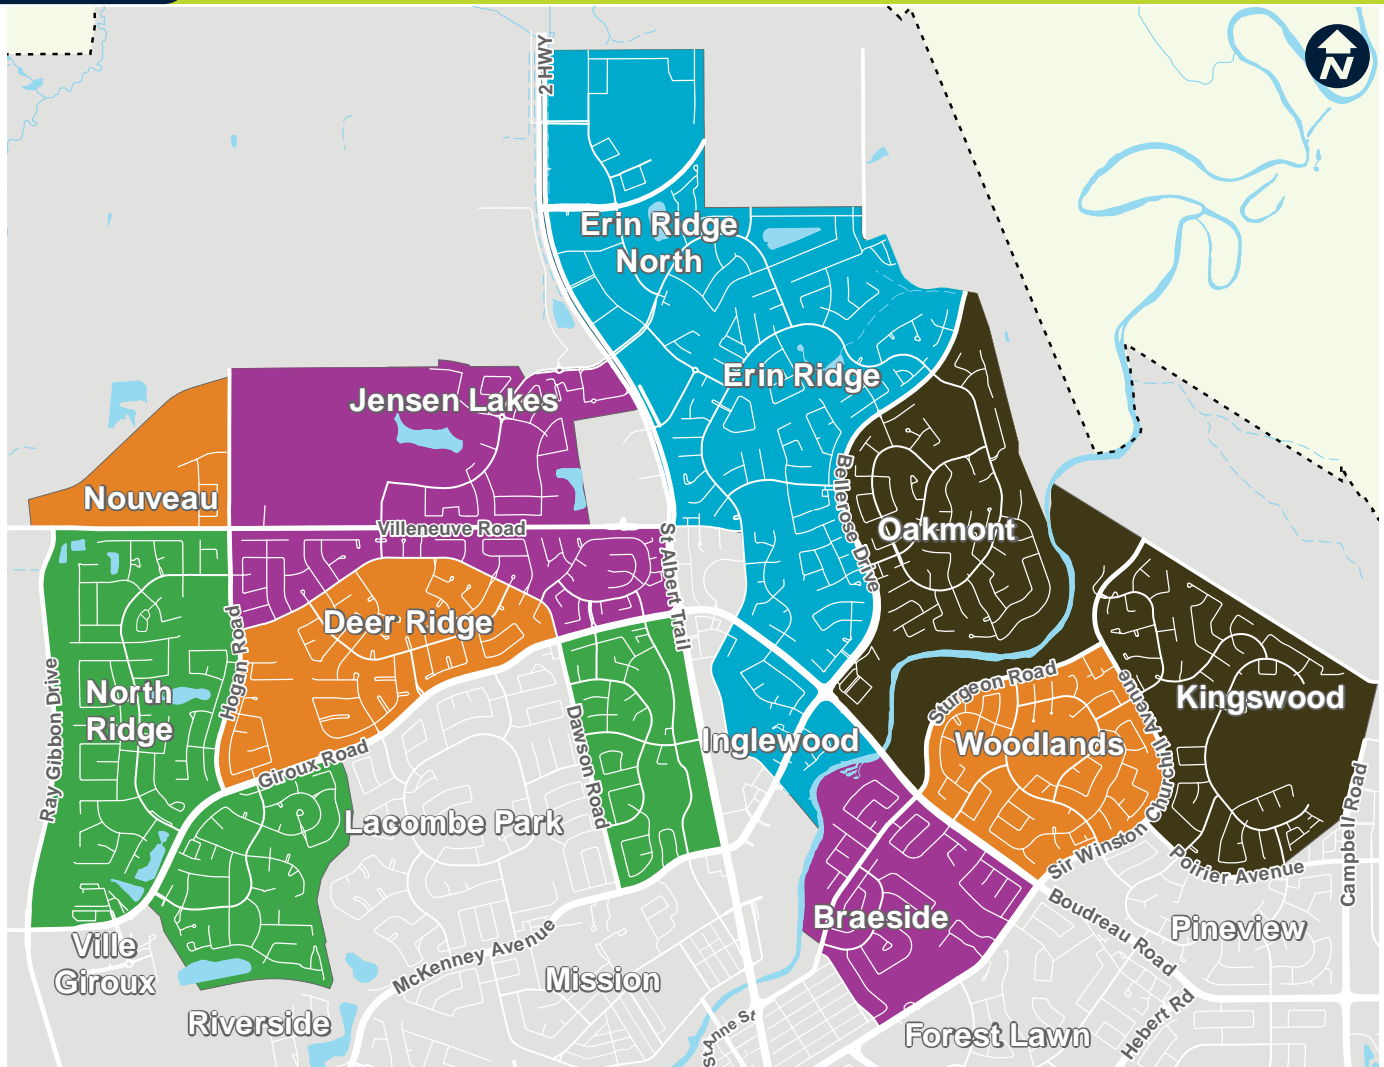

ZONE A

BeWasteWise

2026 WASTE COLLECTION CALENDAR

REMEMBER!

Waste must be out by **7 a.m.**

Ensure **1 metre** of clearance on all sides

If you have a back lane, ensure that **your address is clearly visible** from the lane

Never miss your waste collection day again!

Download the App today!
Search **City of St Albert: BeWasteWise**

For more information, visit stalbert.ca/waste

ZONE A

BeWasteWise

2026 WASTE COLLECTION CALENDAR

Legend

- Stat Holiday – No Collection
- Organics Collection
- Curbside Large Item Pick-Up

- Dual Neighbourhood Collection Day
- Recycling Collection
- Curbside Christmas Tree Pick-Up

- Garbage Collection
- Curbside Leaf Pick-Up