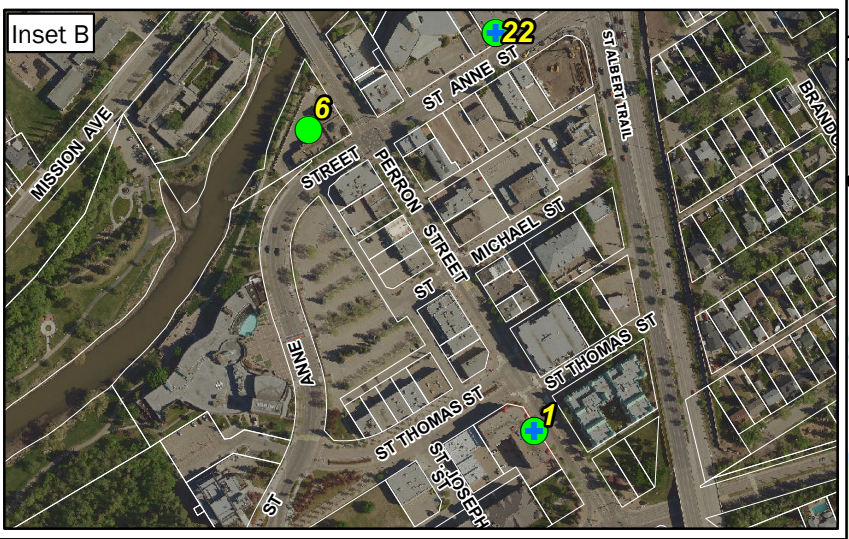

Cannabis Retail Store Applications

Map Date: January, 2022

Map #	Address
1	#107, 50 St. Thomas Street
2	#107, 150 Bellerose Drive
3	#207, 2 Hebert Road
4	#40, 19 Bellerose Drive
5	#10, 17 Boudreau Road
6	24 Perron Street
7	#2, 512 St. Albert Trail
8	3507 Tudor Glen Market
9	#1A, 20 Sir Winston Churchill Avenue
10	1135 St. Albert Trail
11	#128, 15 Erin Ridge Road
12	#410, 860 St. Albert Trail
13	#120, 4 Versailles Avenue
14	#515, 935 St. Albert Trail
15	388 St. Albert Trail (Unit C)
16	#6, 367 St. Albert Trail
17	#110, 9 Liberton Drive
18	#120, 410 St. Albert Trail
19	#530, 700 St. Albert Trail
20	#220, 1115 St. Albert Trail
21	#105, 506 St. Albert Trail
22	11A St. Anne Street
23	#100, 200 Boudreau Road
24	#305, 140 St. Albert Trail
25	388 St. Albert Trail
26	#320, 10 Rose Gate
27	#130, 12 Inglewood Drive
28	#2B Sir Winston Churchill Avenue

Note:
Locations are Diagrammatic and shown for illustrative purposes only.

- Open Cannabis Retail Stores (17)
- Approved Cannabis Retail Stores (28)
- Arterial Roadways
- Cannabis Retail Permitted
- Cannabis Retail Discretionary