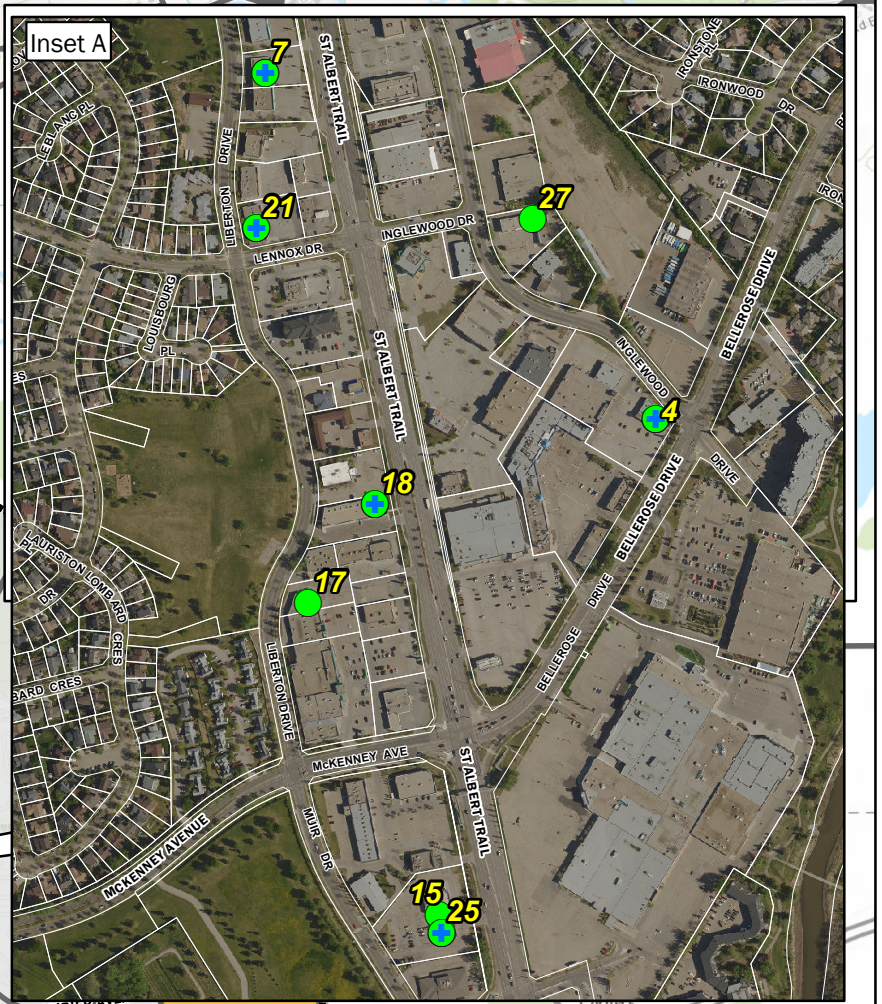

Cannabis Retail Store Applications

Map Date: January, 2022

Map #	Address
1	#107, 50 St. Thomas Street
2	#107, 150 Bellerose Drive
3	#207, 2 Hebert Road
4	#40, 19 Bellerose Drive
5	#10, 17 Boudreau Road
6	24 Perron Street
7	#2, 512 St. Albert Trail
8	3507 Tudor Glen Market
9	#1A, 20 Sir Winston Churchill Avenue
10	1135 St. Albert Trail
11	#128, 15 Erin Ridge Road
12	#410, 860 St. Albert Trail
13	#120, 4 Versailles Avenue
14	#515, 935 St. Albert Trail
15	388 St. Albert Trail (Unit C)
16	#6, 367 St. Albert Trail
17	#110, 9 Liberton Drive
18	#120, 410 St. Albert Trail
19	#530, 700 St. Albert Trail
20	#220, 1115 St. Albert Trail
21	#105, 506 St. Albert Trail
22	11A St. Anne Street
23	#100, 200 Boudreau Road
24	#305, 140 St. Albert Trail
25	388 St. Albert Trail
26	#320, 10 Rose Gate
27	#130, 12 Inglewood Drive
28	#2B Sir Winston Churchill Avenue

Note:
Locations are Diagrammatic and shown for illustrative purposes only.

- Open Cannabis Retail Stores (17)
- Approved Cannabis Retail Stores (28)
- Arterial Roadways
- Cannabis Retail Permitted
- Cannabis Retail Discretionary

Sources: Esri, HERE, Garmin, Intermap, increment P Corp., GEBCO, USGS, FAO, NPS, NRCAN, GeoBase, IGN, Esri China (Hong Kong), (c) OpenStreetMap contributors, and the GIS User Community