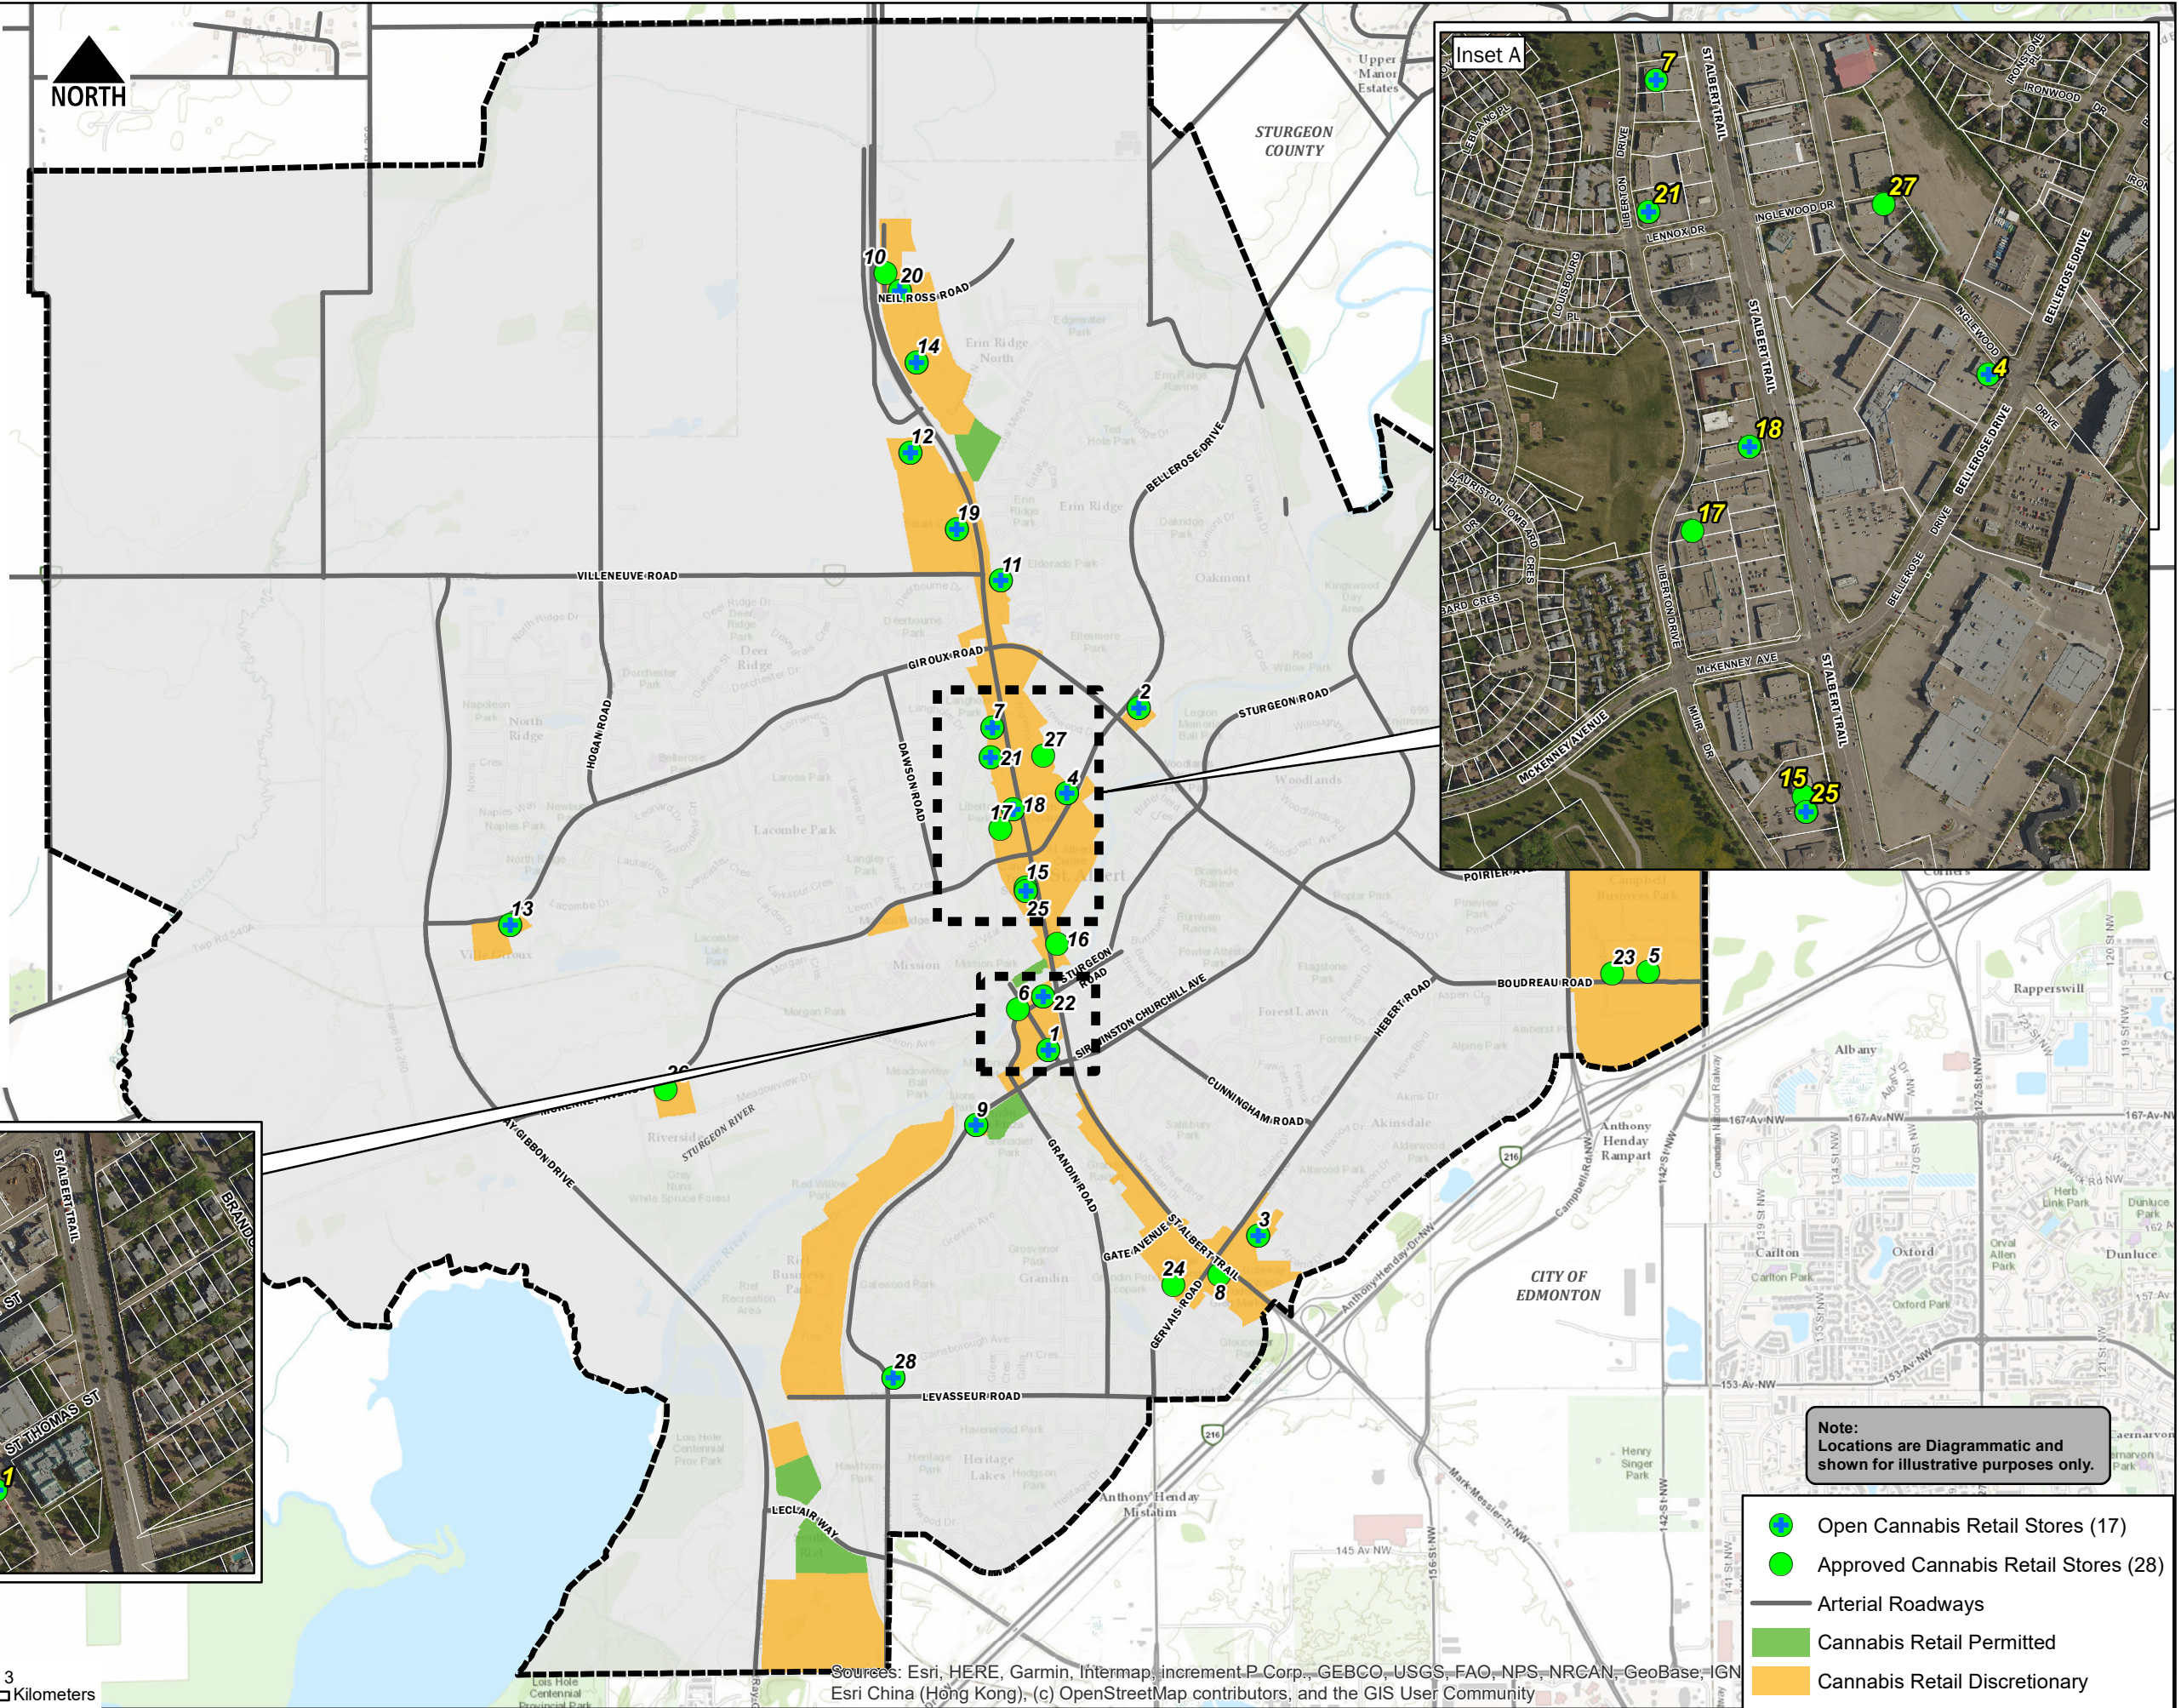

Cannabis Retail Store Applications

Map Date: January, 2022

Map #	Address
1	#107, 50 St. Thomas Street
2	#107, 150 Bellerose Drive
3	#207, 2 Hebert Road
4	#40, 19 Bellerose Drive
5	#10, 17 Boudreau Road
6	24 Perron Street
7	#2, 512 St. Albert Trail
8	3507 Tudor Glen Market
9	#1A, 20 Sir Winston Churchill Avenue
10	1135 St. Albert Trail
11	#128, 15 Erin Ridge Road
12	#410, 860 St. Albert Trail
13	#120, 4 Versailles Avenue
14	#515, 935 St. Albert Trail
15	388 St. Albert Trail (Unit C)
16	#6, 367 St. Albert Trail
17	#110, 9 Liberton Drive
18	#120, 410 St. Albert Trail
19	#530, 700 St. Albert Trail
20	#220, 1115 St. Albert Trail
21	#105, 506 St. Albert Trail
22	11A St. Anne Street
23	#100, 200 Boudreau Road
24	#305, 140 St. Albert Trail
25	388 St. Albert Trail
26	#320, 10 Rose Gate
27	#130, 12 Inglewood Drive
28	#2B Sir Winston Churchill Avenue

Note:
Locations are Diagrammatic and shown for illustrative purposes only.

- Open Cannabis Retail Stores (17)
- Approved Cannabis Retail Stores (28)
- Arterial Roadways
- Cannabis Retail Permitted
- Cannabis Retail Discretionary

Sources: Esri, HERE, Garmin, Intermap, increment P Corp., GEBCO, USGS, FAO, NPS, NRCAN, GeoBase, IGN, Esri China (Hong Kong), (c) OpenStreetMap contributors, and the GIS User Community