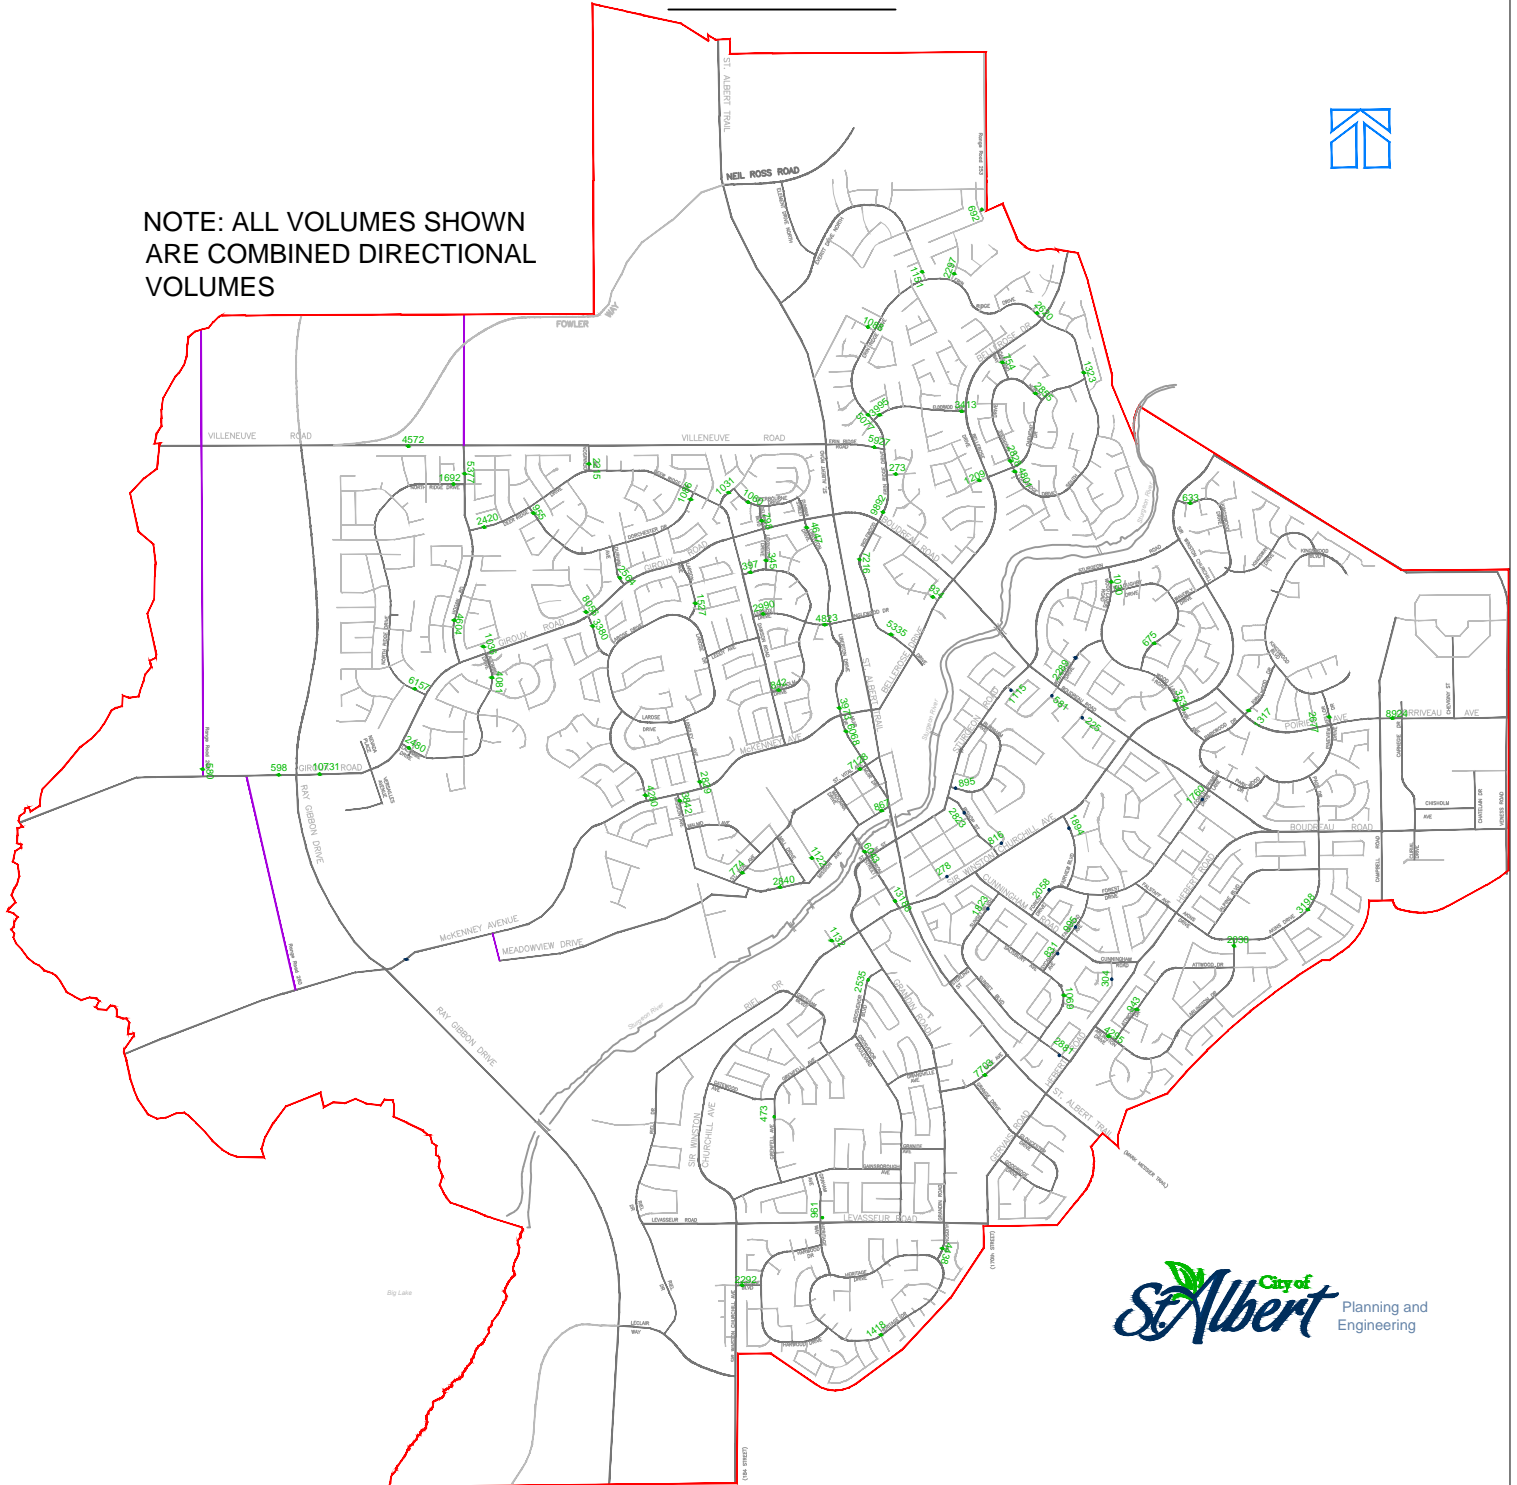

2013 Collector Roadway Average Daily Volume

NOTE: ALL VOLUMES SHOWN ARE COMBINED DIRECTIONAL VOLUMES

2013 Average Daily Total