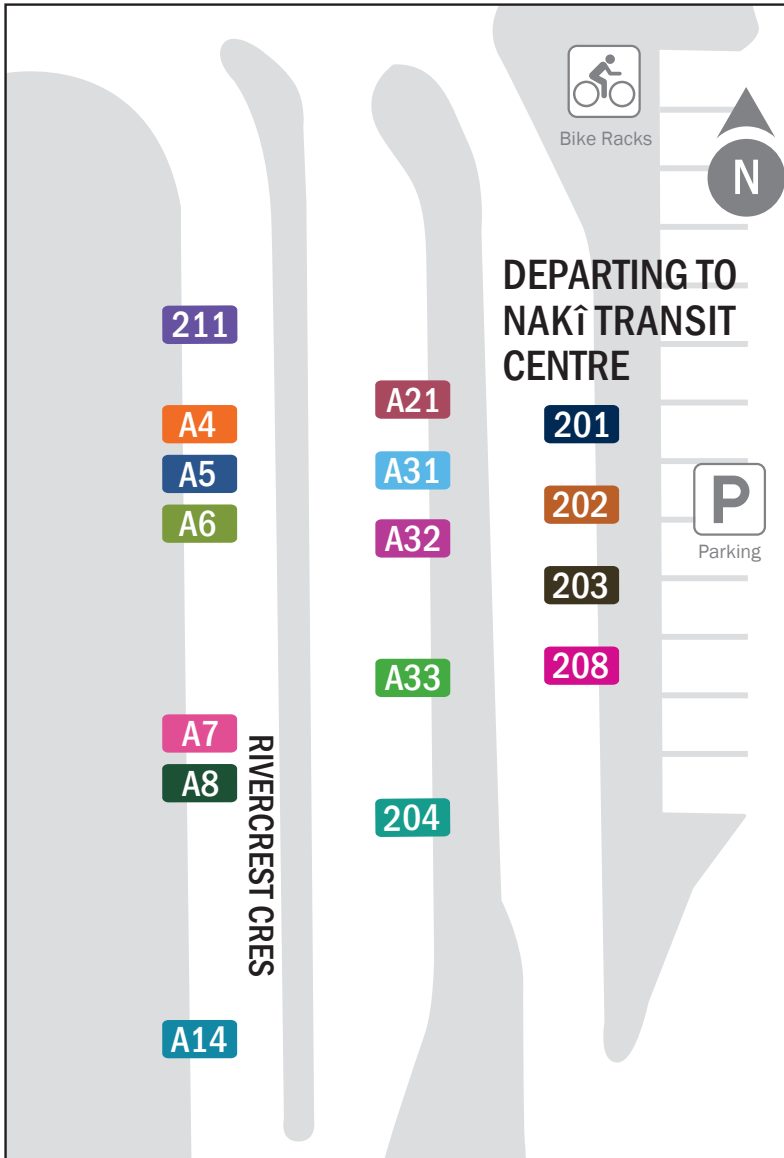

ST. ALBERT TRANSIT TRANSIT CENTRES

St. Albert Centre Exchange

Nakî Transit Centre