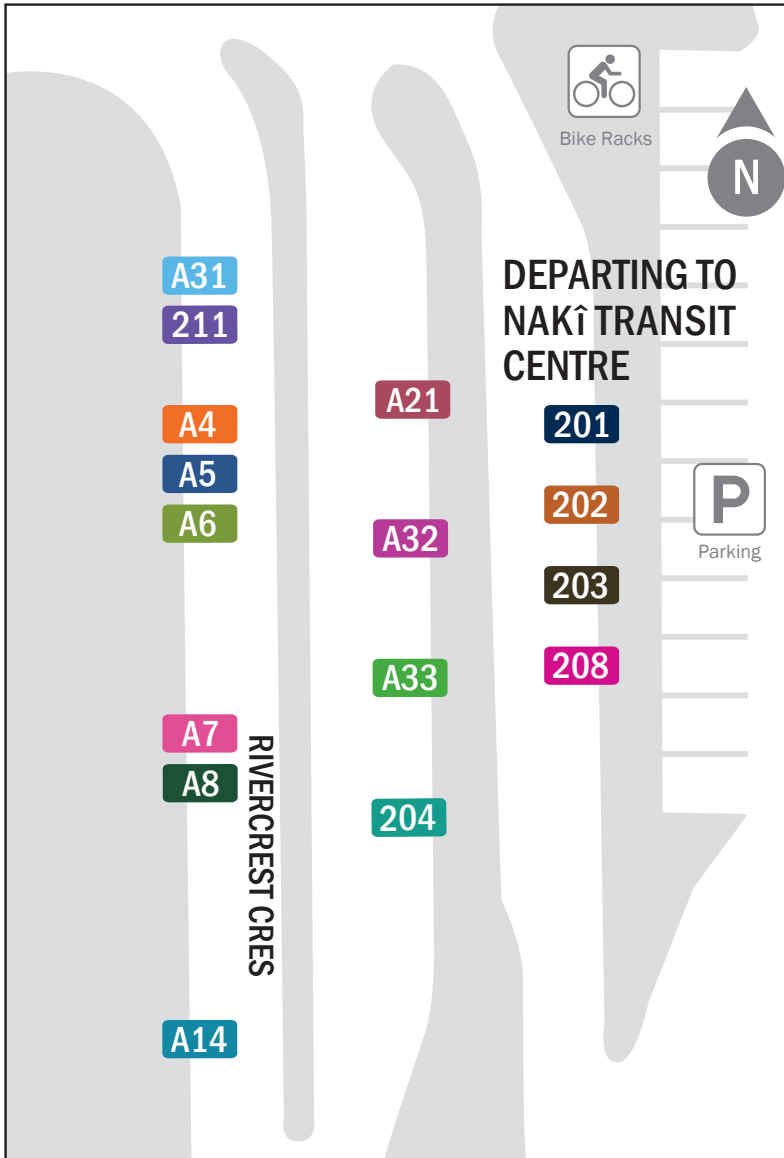

ST. ALBERT TRANSIT TRANSIT CENTRES

St. Albert Centre Exchange

Nakî Transit Centre