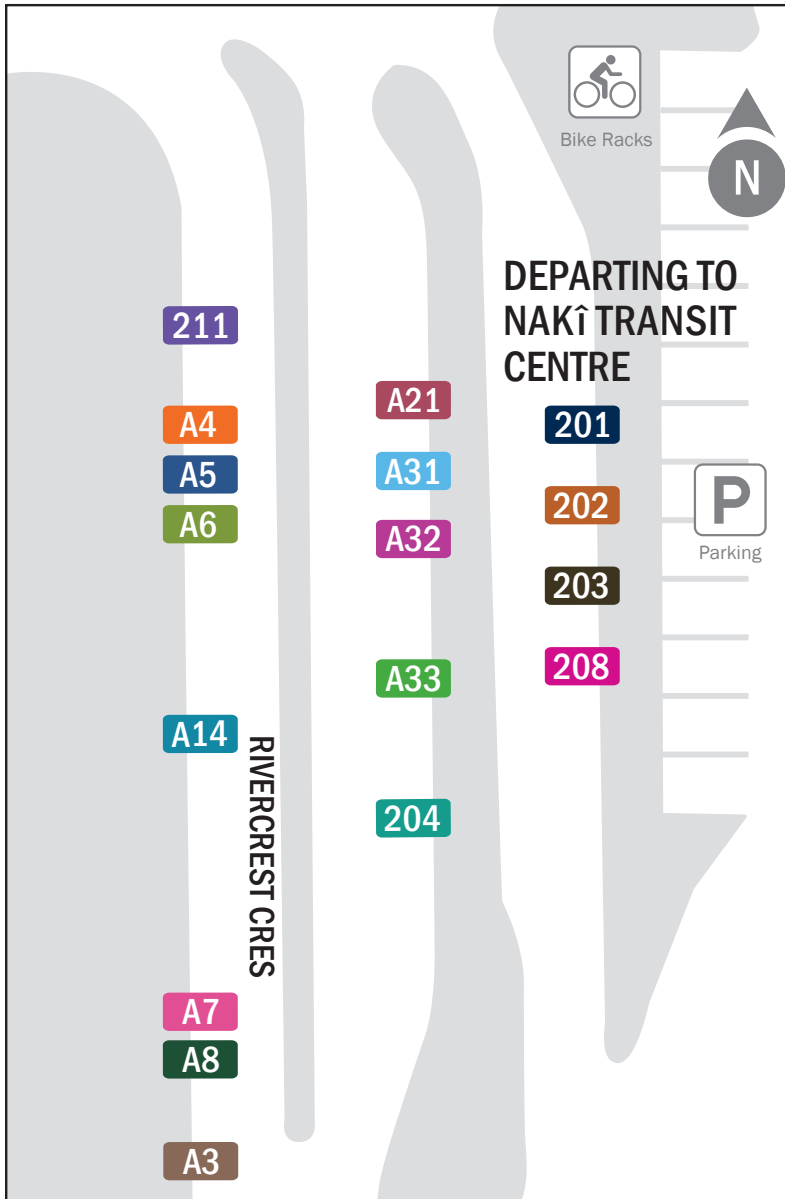

# ST. ALBERT TRANSIT TRANSIT CENTRES

## St. Albert Centre Exchange

## Nakî Transit Centre