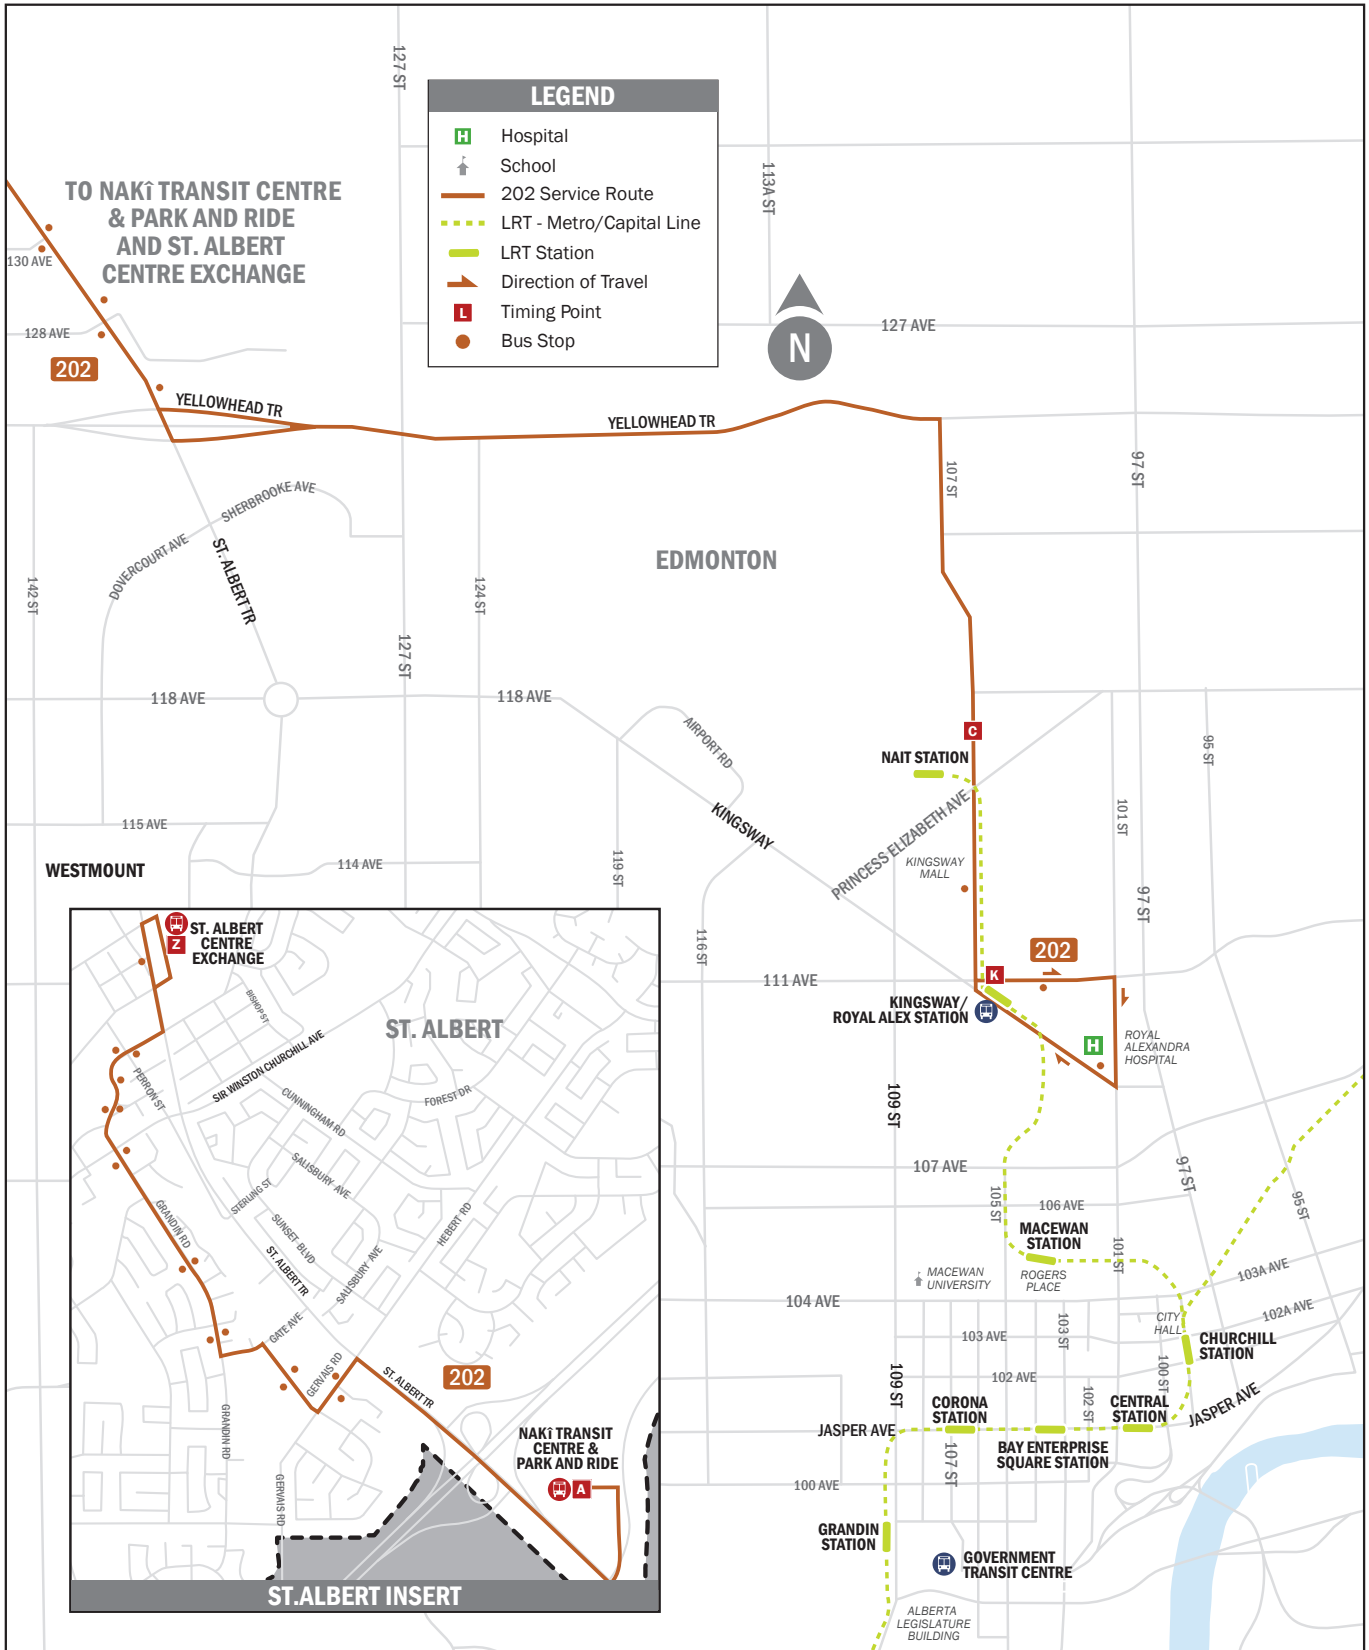

ROUTE 202

St. Albert – NAIT – Kingsway Transit Centre (LRT) – Royal Alexandra Hospital

MODIFIED SCHEDULE

ROUTE 202 - WEEKDAYS

St. Albert – NAIT – Kingsway Transit Centre (LRT) – Royal Alexandra Hospital

St. Albert to Edmonton					Edmonton to St. Albert					
	St. Albert Centre Exchange Departure	Nakī Transit Centre Departure	NAIT Princess Elizabeth Ave Eastbound	Kingsway Transit Centre Arrival		Kingsway Transit Centre Departure	NAIT Princess Elizabeth Ave Westbound	Nakī Transit Centre Arrival	Nakī Transit Centre Departure	St. Albert Centre Exchange Arrival
	Z	A	C	K		K	C	A	A	Z
AM	6:00	6:15	6:30	6:36	AM	6:47	6:52	7:13	7:14	7:25
	6:30	6:45	7:00	7:06		7:17	7:22	7:43	7:44	7:55
	7:00	7:15	7:30	7:36		7:47	7:52	8:13	8:14	8:25
	7:30	7:45	8:02	8:08		8:17	8:22	8:43	8:44	8:55
	8:00	8:15	8:32	8:38		8:45	8:50	9:13	9:14	9:25
	8:30	8:45	9:00	9:10		9:19	9:24	9:43	9:44	9:55
	9:30	9:45	10:00	10:06		10:19	10:24	10:43	10:44	10:55
	10:30	10:45	11:00	11:06		11:19	11:24	11:43	11:44	11:55
	11:30	11:45	12:00	12:06						
PM	12:30	12:45	1:02	1:08	PM	12:19	12:24	12:43	12:44	12:55
	1:30	1:45	2:02	2:08		1:20	1:25	1:43	1:44	1:55
	2:30	2:45	3:02	3:08		2:20	2:25	2:43	2:44	2:55
	3:30	3:45	4:02	4:08		3:19	3:24	3:43	3:44	3:55
	4:00	4:15	4:34	4:40		3:49	3:54	4:13	4:14	4:25
	4:30	4:45	5:10	5:16		4:17	4:24	4:43	4:44	4:55
	5:00	5:15	5:33	5:39		4:43	4:54	5:13	5:14	5:25
	5:30	5:45	6:00	6:06		5:16	5:23	5:43	5:44	5:55
						5:48	5:53	6:13 #	6:14	6:25
				6:18	6:23	6:43	6:44	6:55		

Non-stop express between St. Albert and NAIT.

On-Demand buses on standby at Nakī Transit Centre. No requirement to book an On-Demand trip via the app.