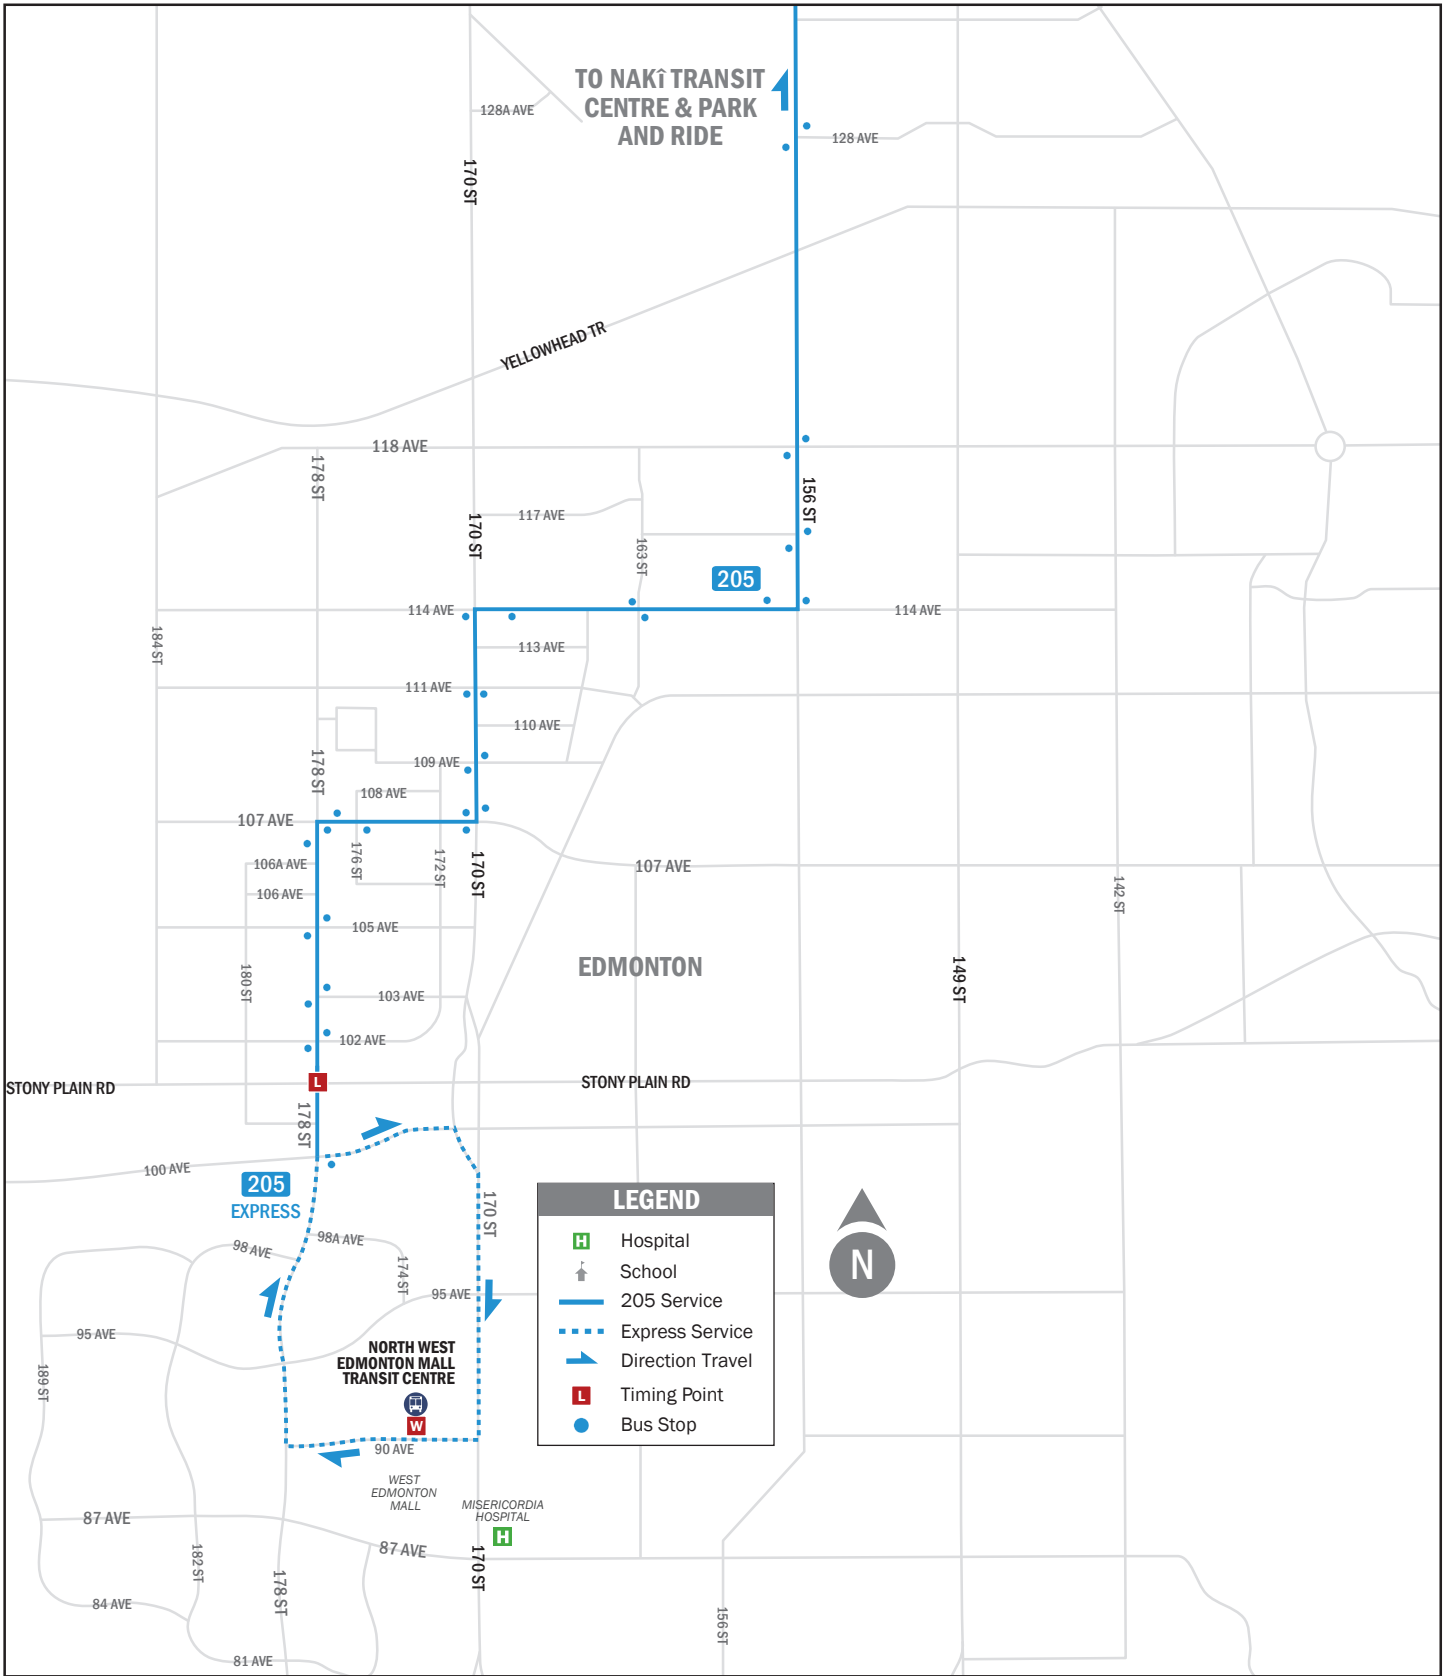

ROUTE 205

St. Albert – West Edmonton Mall

MODIFIED SCHEDULE

ROUTE 205 – WEEKDAYS

St. Albert – West Edmonton Mall

St. Albert to Edmonton				Edmonton to St. Albert			
	Nakı Transit Centre Departure	178 St./Stony Plain Rd Southbound	West Edmonton Mall Transit Centre Arrival		West Edmonton Mall Transit Centre Departure	178 St./Stony Plain Rd Northbound	Nakı Transit Centre Arrival
	A	L	W		W	L	A
AM	6:45	7:02	7:13	AM	7:15	7:19	7:43
	7:45	8:02	8:13		8:15	8:19	8:43
	8:45	9:02	9:13		9:15	9:19	9:43
	9:45	10:02	10:13		10:15	10:19	10:43
	10:45	11:02	11:13		11:15	11:19	11:43
	11:45	12:02	12:13		12:15	12:19	12:43
PM	12:45	1:02	1:13	PM	1:15	1:19	1:43
	1:45	2:02	2:13		2:15	2:19	2:43
	2:45	3:02	3:13		3:15	3:19	3:43
	3:45	4:02	4:13		4:15	4:19	4:43
	4:45	5:02	5:13		5:15	5:19	5:43
	5:45	6:02	6:13		6:15	6:19	6:43