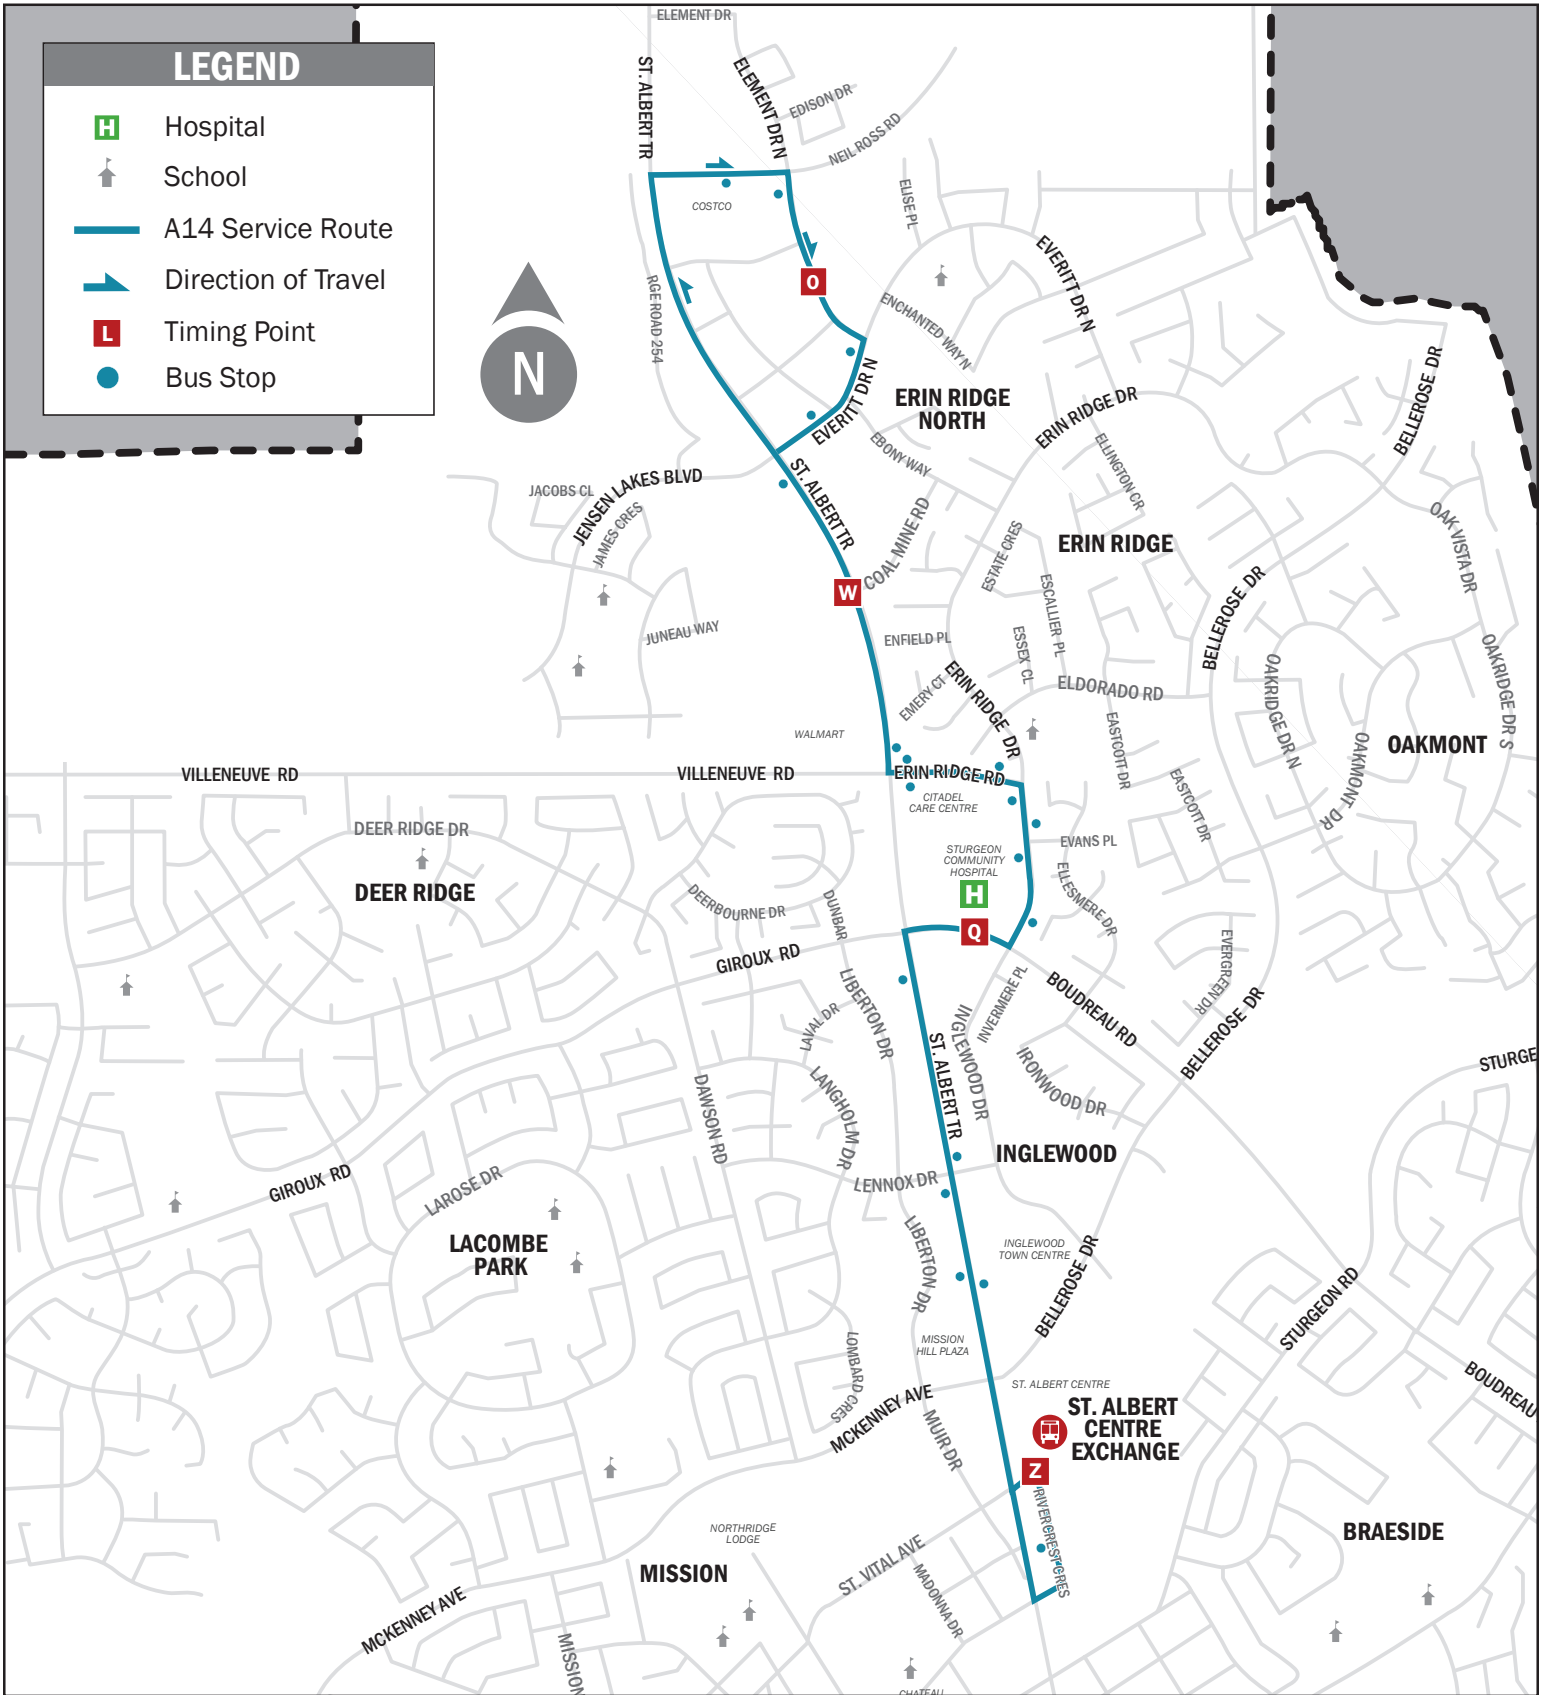

# ROUTE A14

St. Albert Centre – Summit Centre – Sturgeon Hospital – Costco

# MODIFIED SCHEDULE

## ROUTE A14

St. Albert Centre – Summit Centre – Sturgeon Hospital – Costco

	St. Albert Centre Exchange Departure	Boudreau Rd Summit Centre Eastbound	Costco Element Dr Arrival		Costco Element Dr Departure	St. Albert Trail Save-on-Foods North Southbound	Boudreau Rd Sturgeon Hospital Westbound	St. Albert Centre Exchange Arrival
	Z	Q	O		O	W	Q	Z
AM				AM	5:43	5:45	5:50	5:57
					6:13	6:15	6:20	6:27
	6:30	->	6:37		6:43	6:45	6:50	6:57
	6:57	7:00	7:10		7:13	7:15	7:20	7:27
	7:27	7:30	7:40		7:43	7:45	7:50	7:57
	7:57	8:00	8:10	AM	8:13	8:15	8:20	8:27
	8:27	8:30	8:40					
	8:57	9:00	9:10		9:13	9:15	9:20	9:27
	9:27	9:30	9:40					
	9:57	10:00	10:10		10:13	10:15	10:20	10:27
	10:57	11:00	11:10		11:13	11:15	11:20	11:27
	11:57	12:00	12:10					
PM	12:57	1:00	1:10		12:13	12:15	12:20	12:27
	1:57	2:00	2:10		1:13	1:15	1:20	1:27
	2:57	3:00	3:10		2:13	2:15	2:20	2:27
					3:13	3:15	3:20	3:27
					3:43	3:45	3:50	3:57
	3:57	4:00	4:10		4:13	4:15	4:20	4:27
	4:27	4:30	4:40		4:43	4:45	4:50	4:57
	4:57	5:00	5:10		5:13	5:15	5:20	5:27
	5:27	5:30	5:40	PM	5:43	5:45	5:50	5:57
	5:57	6:00	6:10		6:13	6:15	6:20	18:27
	6:27	6:30	6:40		6:40	6:42		
	6:57	7:00	7:10		7:13	7:15	7:20	7:27
	7:27	7:30	7:40		7:40	7:42		
	7:57	8:00	8:10		8:13	8:15	8:20	8:27
	8:57	9:00	9:10		9:13	9:15	9:20	9:27
	9:57	10:00	10:10		10:13	10:15	10:20	10:27
10:57	11:00	11:10		11:13	11:15	11:20	11:27	