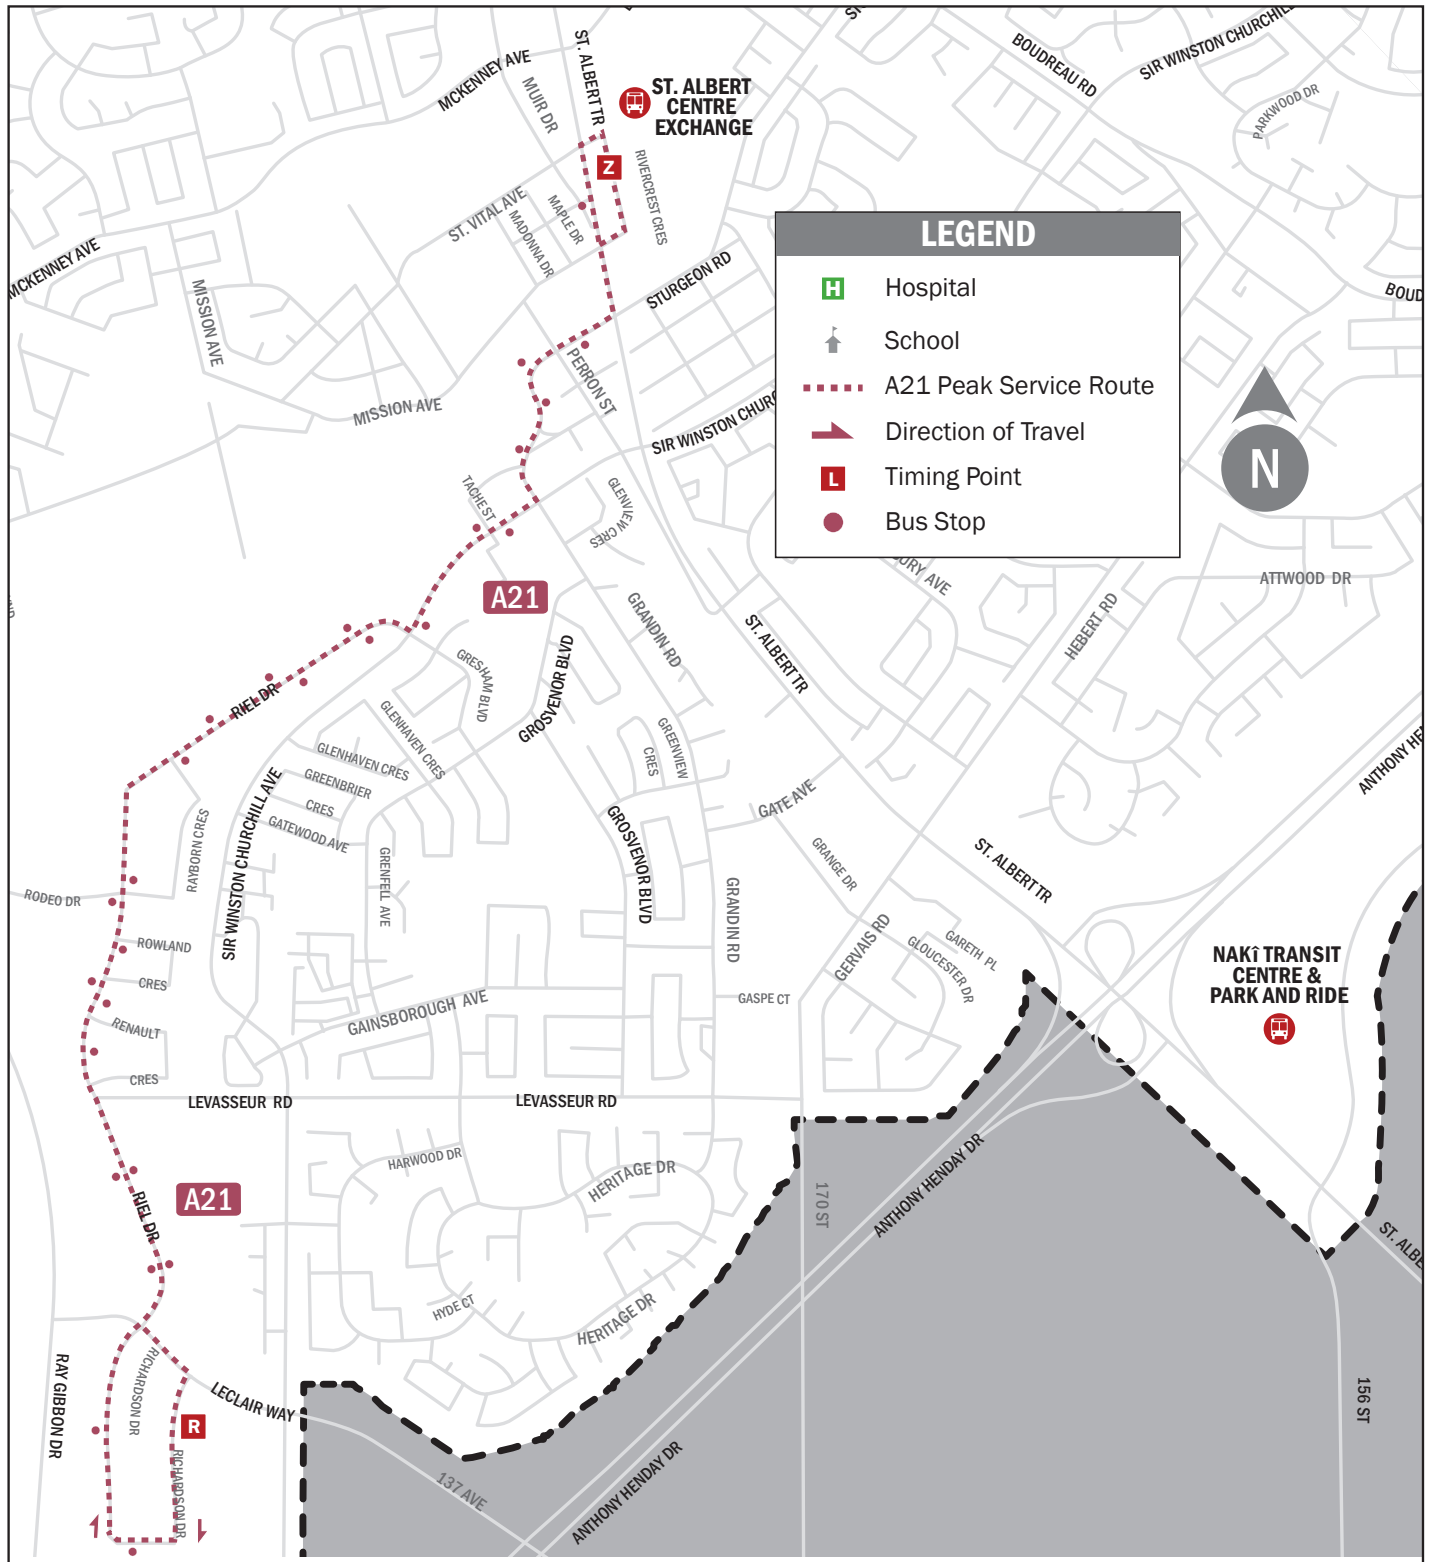

MODIFIED SCHEDULE

ROUTE A21

St. Albert Centre - Downtown St. Albert - Riel - Enjoy Centre

ROUTE A21 - MODIFIED WEEKDAYS

St. Albert Centre - Downtown St. Albert - Riel - Enjoy Centre

	St. Albert Centre Exchange Departure	Richardson Dr East Southbound	Richardson Dr East Northbound		Richardson Dr East Southbound	St. Albert Centre Exchange Arrival
	Z	R	R		R	Z
AM	7:00	7:14		AM	7:14	7:25
	7:30	7:44			7:44	7:55
	8:00	8:14			8:14	8:25
	8:30		8:44			
PM	3:00	3:14		PM	3:14	3:25
	4:00	4:14			4:14	4:25
	4:30	4:44			4:44	4:55
	5:00	5:14			5:14	5:25