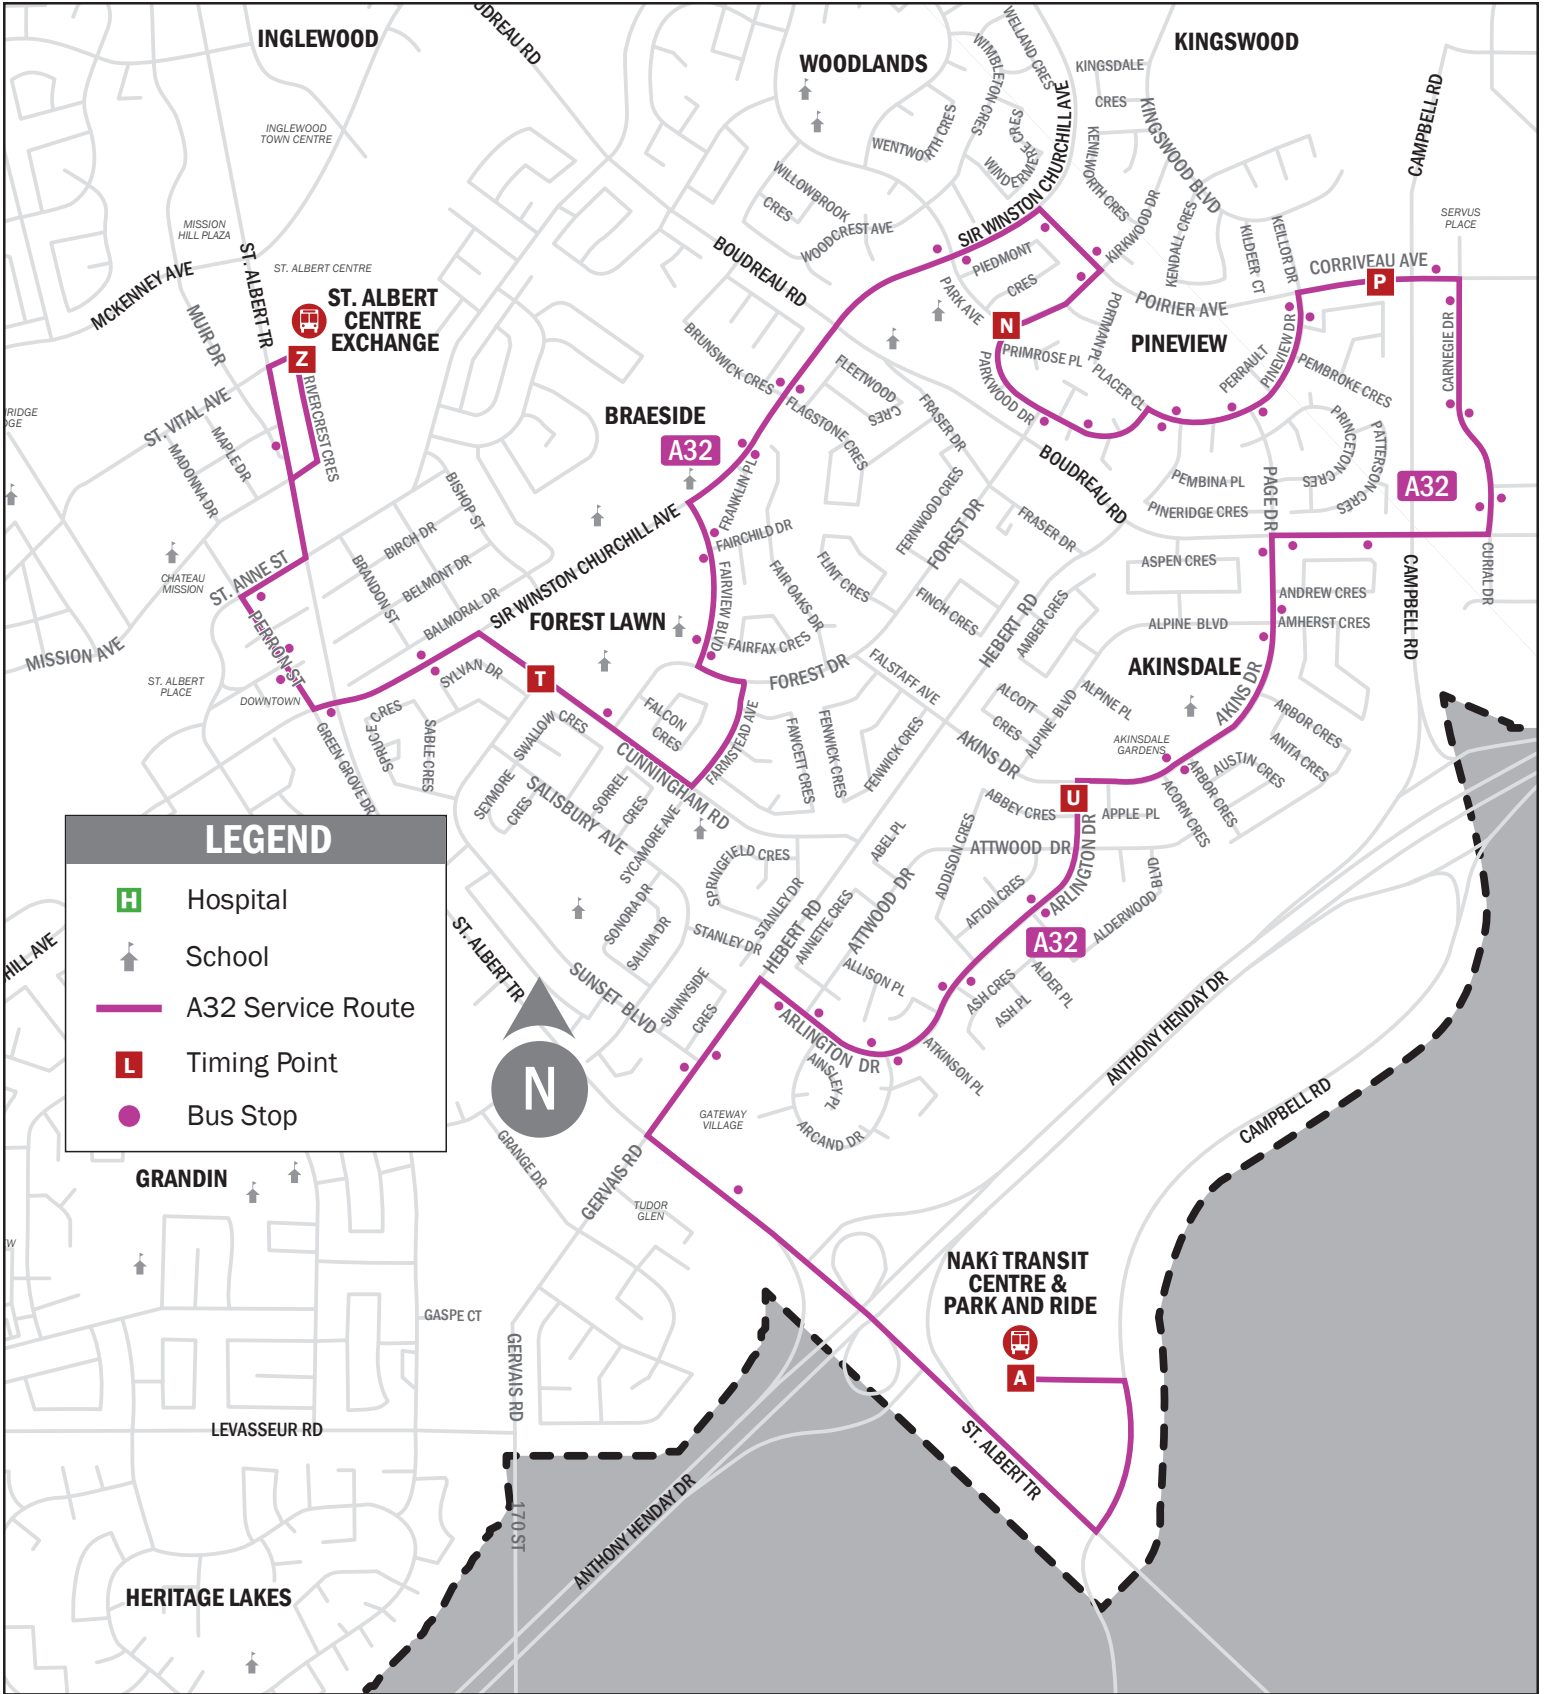

# ROUTE A32

Akinsdale – Pineview – Forest Lawn – Campbell Business Park – Downtown St. Albert

# MODIFIED SCHEDULE

## ROUTE A32 – WEEKDAYS

Akinsdale – Pineview – Braeside – Forest Lawn – Downtown St. Albert

	Nakı Transit Centre Departure	Arlington Dr/Akins Dr Northbound	Poirier Ave/Campbell Rd Westbound	Parkwood Dr/Park Ave Northbound	Cunningham Rd/Sunset Blvd Westbound	St. Albert Centre Exchange Arrival		St. Albert Centre Exchange Departure	Cunningham Rd/ Sunset Blvd Eastbound	Parkwood Dr/Park Ave Southbound	Poirier Ave/Campbell Rd Eastbound	Arlington Dr/Akins Dr Southbound	Nakı Transit Centre Arrival	
	A	U	P	N	T	Z		Z	T	N	P	U	A	
AM			5:43	5:45	5:51	5:57								
								5:45	5:48	5:53	5:55	5:59	6:13	
								6:15	6:18	6:23	6:25	6:29	6:43	
								6:45	6:48	6:53	6:55	7:00	7:13	
		6:45	6:50	6:55	6:57	7:03	7:13		7:15	7:18	7:23	7:25	7:30	7:43
		7:15	7:20	7:25	7:27	7:34	7:43	AM	7:45	7:47	7:55	7:57	8:02	8:13
		7:45	7:50	7:55	7:57	8:05	8:13		8:05	8:09	8:15	8:18	8:26	8:43
		8:15	8:20	8:25	8:27	8:35	8:43		8:45	8:48	8:55	8:57	9:02	9:13
		8:45	8:50	8:56	8:58	9:06	9:13		9:15	9:18	9:24	9:26	9:32	9:43
		9:45	9:50	9:56	9:58	10:06	10:13		10:15	10:18	10:24	10:26	10:32	10:43
		10:45	10:50	10:56	10:58	11:06	11:13		11:15	11:18	11:24	11:26	11:32	11:43
	11:45	11:50	11:56	11:58	12:05	12:13								
PM								12:15	12:18	12:25	12:27	12:33	12:43	
		12:45	12:50	12:56	12:58	1:05	1:13		1:15	1:18	1:22	1:24	1:30	1:43
		1:45	1:51	1:58	2:00	2:06	2:13		2:15	2:18	2:25	2:27	2:33	2:43
		2:45	2:52	2:59	3:01	3:07	3:13		3:15	3:20	3:26	3:28	3:32	3:43
									3:45	3:50	3:55	3:57	4:03	4:13
		3:45	3:52	3:59	4:01	4:07	4:13	PM	4:15	4:20	4:25	4:27	4:33	4:43
		4:15	4:22	4:28	4:30	4:36	4:43							
									4:45	4:50	4:55	4:57	5:03	5:13
		4:45	4:55	5:00	5:02	5:08	5:13		5:15	5:18	5:23	5:25	5:31	5:43
		5:15	5:21	5:25	5:27	5:33	5:43		5:45	5:50	5:54	5:56	6:02	6:13
		5:45	5:50	5:54	5:56	6:02	6:13		6:15	6:20	6:24	6:26	6:32	6:43