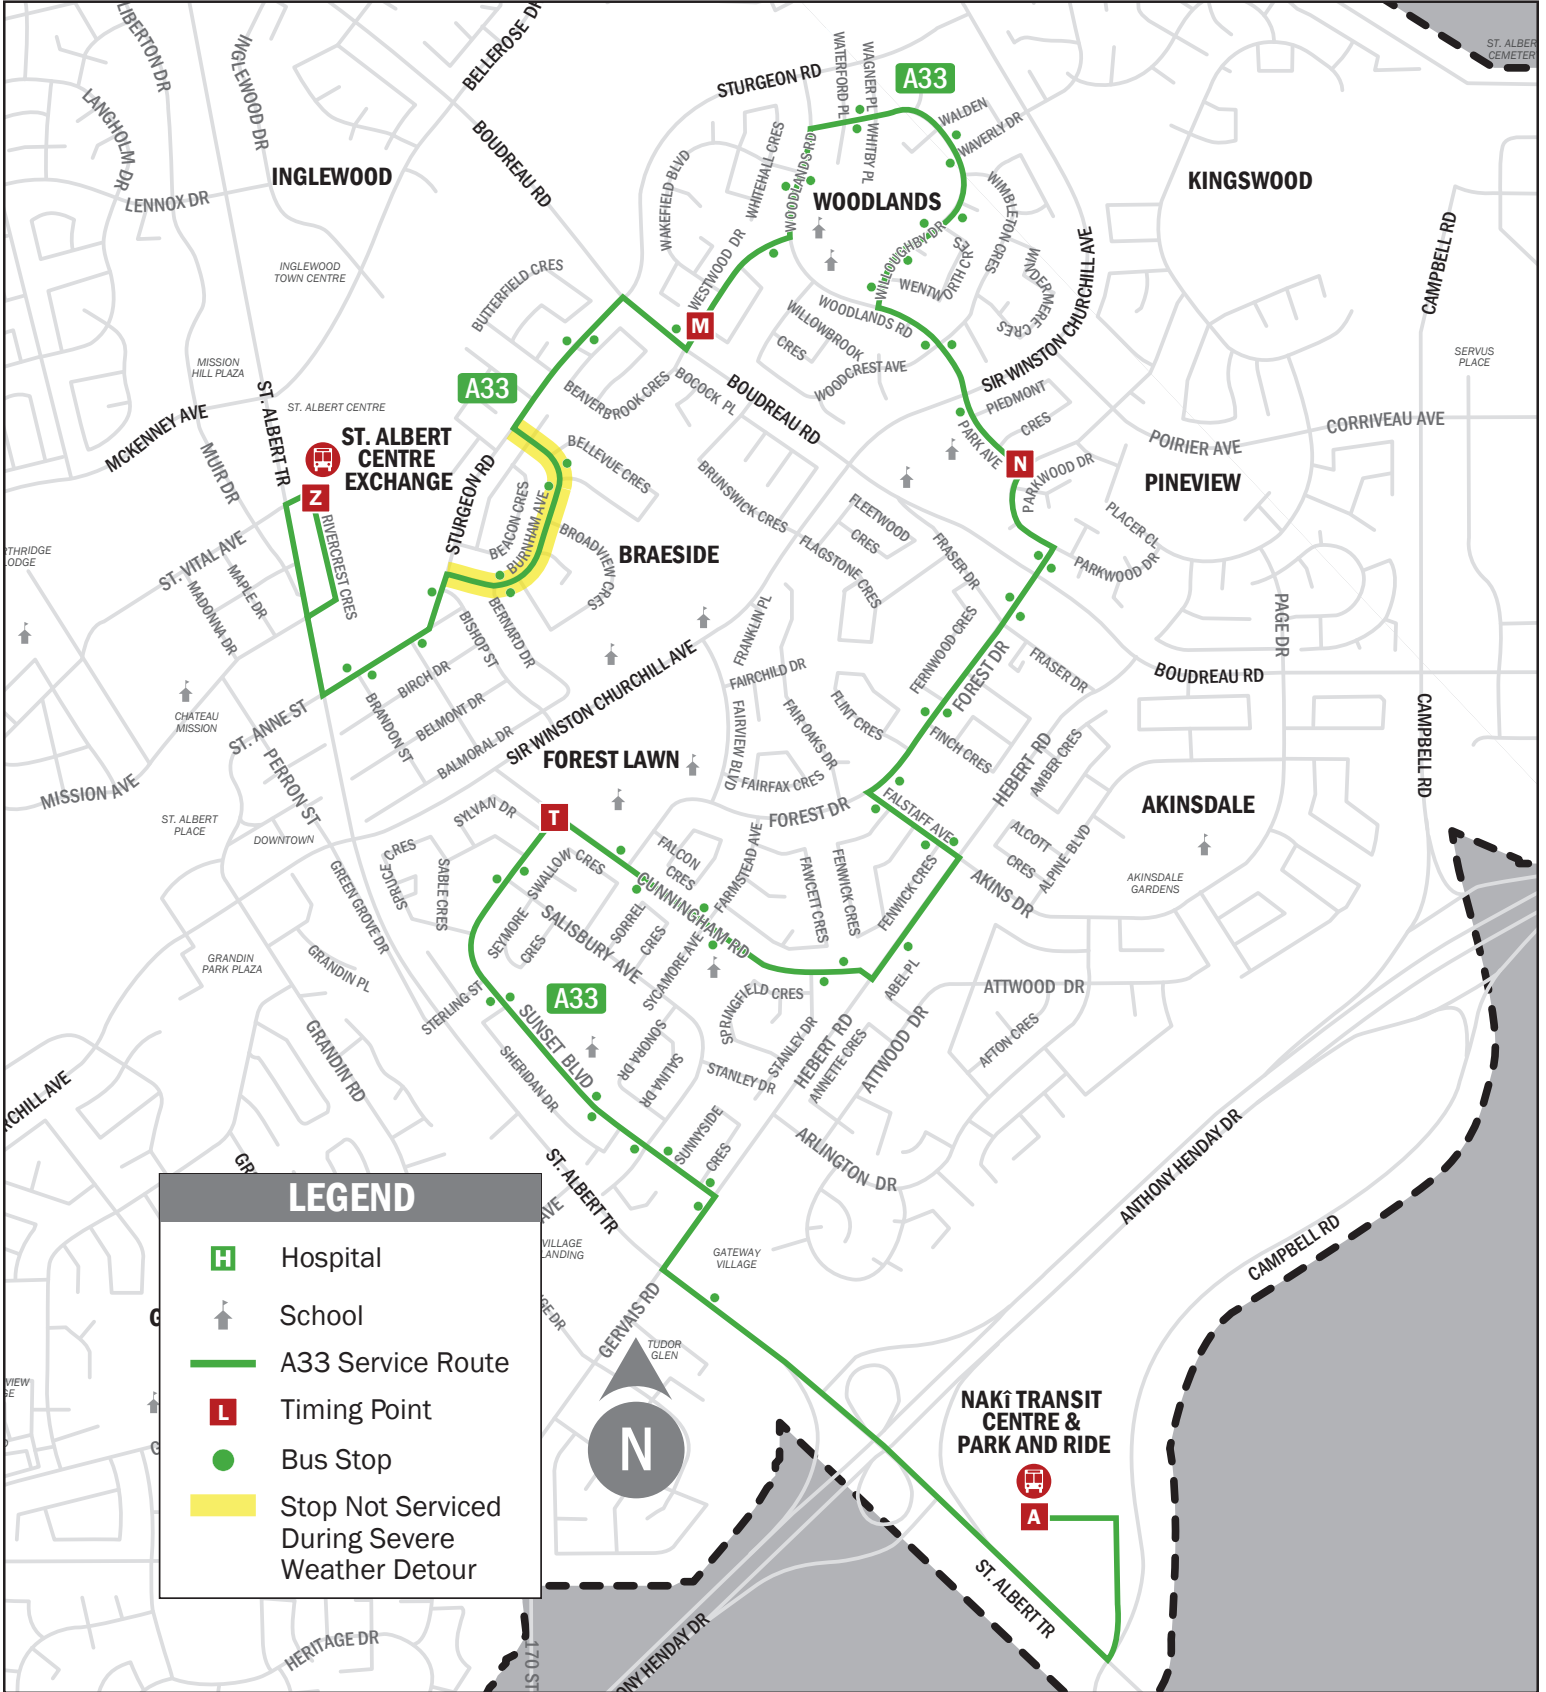

ROUTE A33

Sturgeon - Forest Lawn - Pineview - Woodlands - Braeside

LEGEND

- Hospital
- School
- A33 Service Route
- Timing Point
- Bus Stop
- Stop Not Served During Severe Weather Detour

MODIFIED SCHEDULE

ROUTE A33 – WEEKDAYS

Sturgeon – Forest Lawn – Pineview – Woodlands – Braeside

	Nakí Transit Centre Departure	Cunningham Rd/Sunset Blvd Eastbound	Park Ave/Parkwood Dr Westbound	Westwood Dr/Wakefield Blvd Southbound	St. Albert Centre Exchange Arrival
	A	T	N	M	Z
AM			5:49	5:51	5:57
			6:18	6:21	6:27
			6:47	6:51	6:57
	6:45	6:50	6:56	7:00	7:13
	7:15	7:21	7:27	7:31	7:43
	7:45	7:56	8:02	8:06	8:13
	8:15	8:20	8:26	8:31	8:43
	8:45	8:50	8:58	9:03	9:13
	9:45	9:51	9:58	10:03	10:13
	10:45	10:51	10:58	11:03	11:13
11:45	11:51	11:59	12:04	12:13	
PM	12:45	12:50	12:56	1:01	1:13
	1:45	1:50	1:56	2:01	2:13
	2:45	2:50	2:56	3:01	3:13
	3:45	3:52	3:58	4:02	4:13

	St. Albert Centre Exchange Departure	Westwood Dr/ Windsor Cres Northbound	Parkwood Dr/Park Ave Southbound	Sunset Blvd/Cunningham Rd Southbound	Nakí Transit Centre Arrival
	Z	M	N	T	A
AM					
	8:15	8:21	8:26	8:32	8:43
	8:45	8:52	8:57	9:03	9:13
	9:15	9:22	9:27	9:33	9:43
	10:15	10:22	10:26	10:33	10:43
	11:15	11:22	11:27	11:33	11:43
	12:15	12:23	12:28	12:35	12:43
PM	1:15	1:21	1:26	1:32	1:43
	2:15	2:21	2:25	2:29	2:43
	3:15	3:21	3:25	3:31	3:43
	3:45	3:51	3:56	4:04	4:13
	4:15	4:22	4:25	4:31	4:43
	4:27	4:37	4:40		
	4:57	5:02	5:05		
	5:27	5:34	5:38		
	5:57	6:03	6:07		