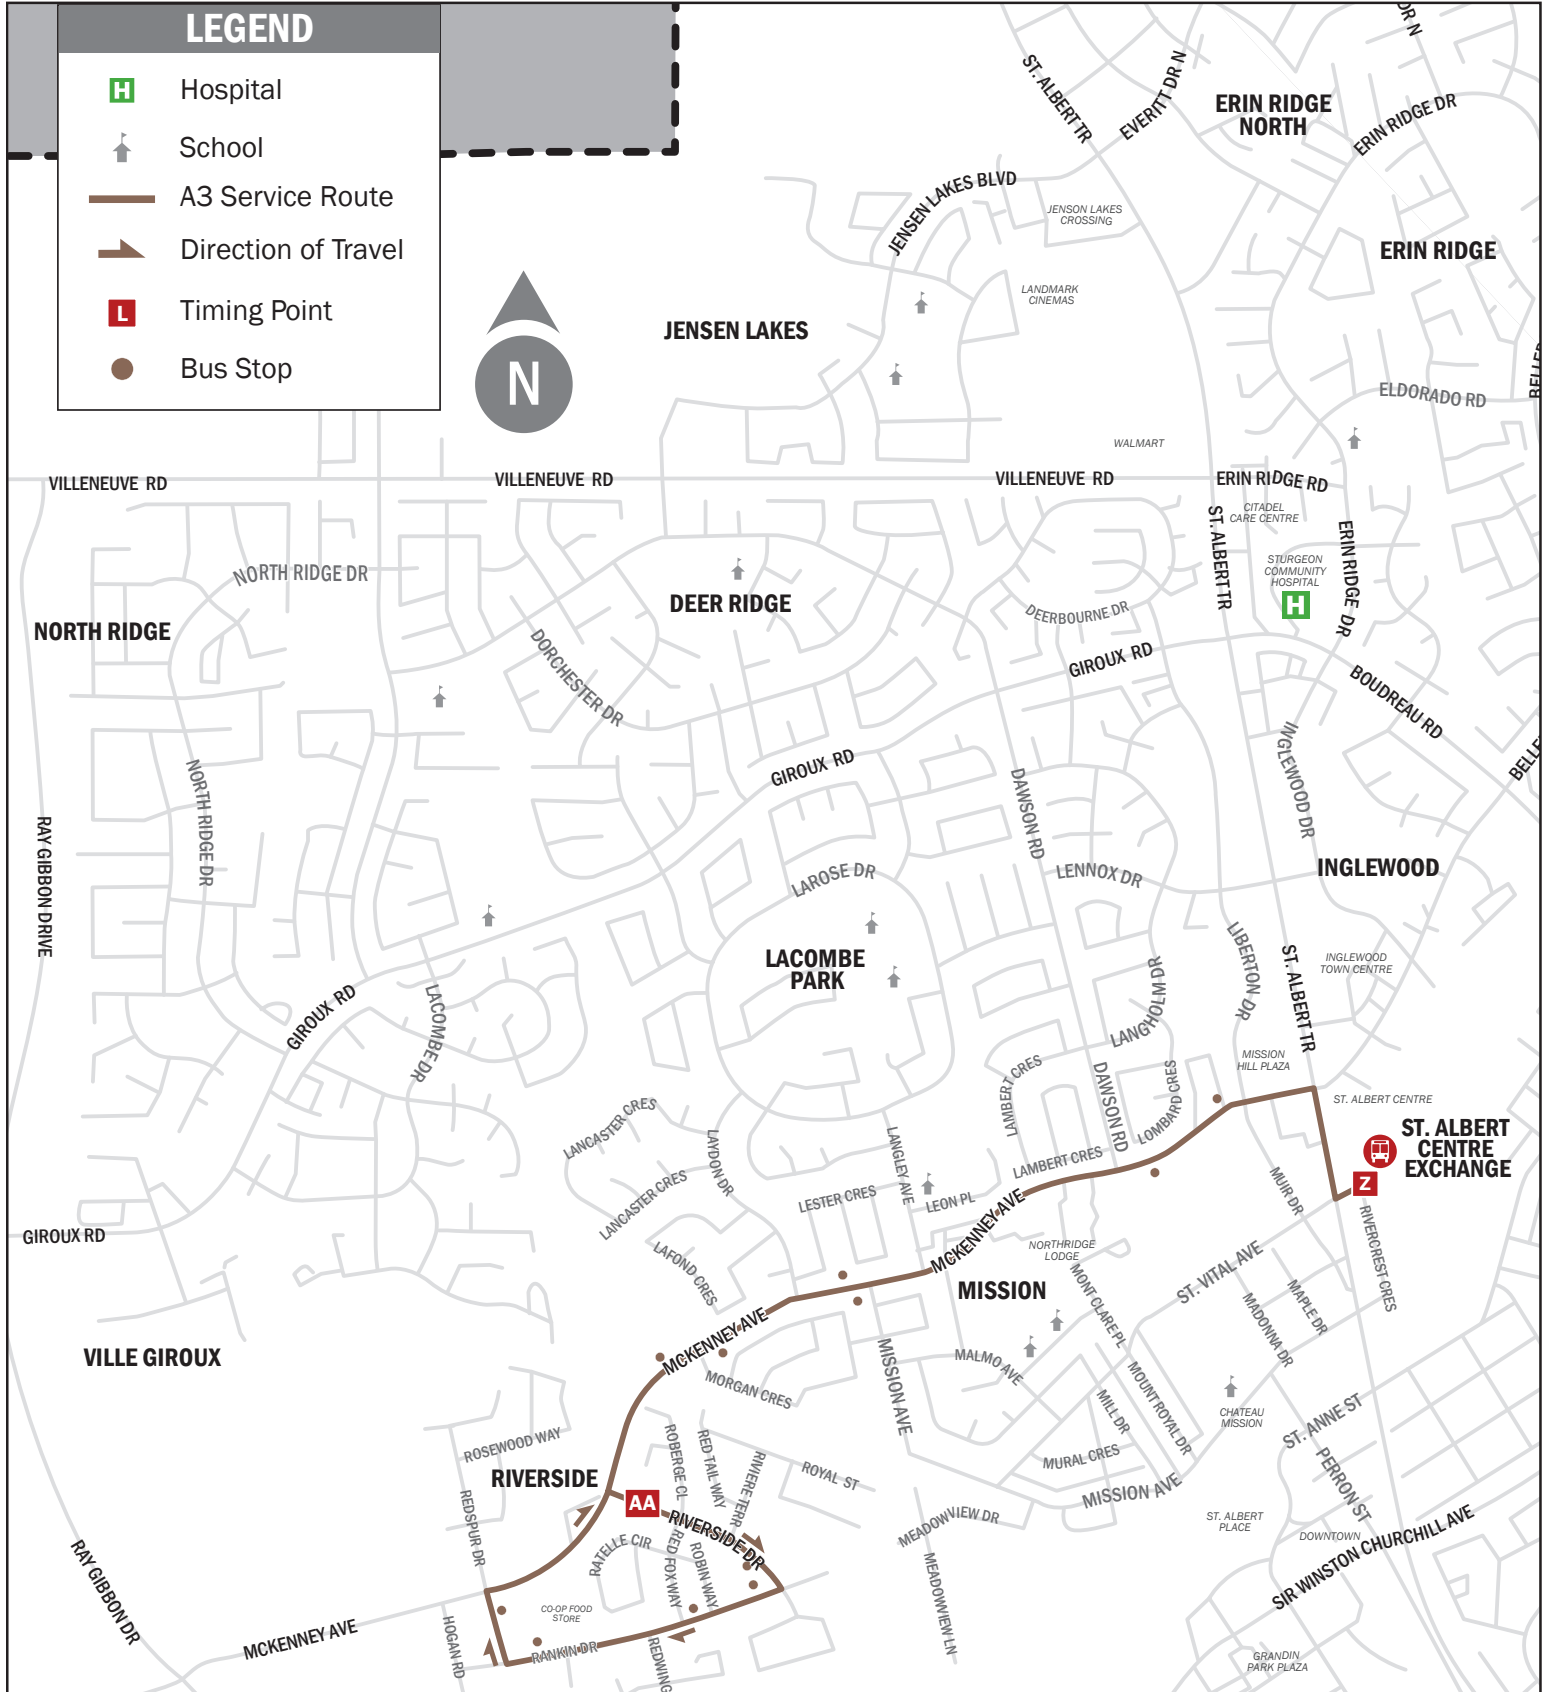

# ROUTE A3

Riverside

# MODIFIED SCHEDULE

## ROUTE A3 - WEEKDAYS

Riverside

	St. Albert Centre Exchange Departure	Riverside Drive Red Fox Way Eastbound	St. Albert Centre Exchange Arrival
	Z	AA	Z
AM	5:36	5:42	5:55
	6:06	6:12	6:25
	6:36	6:42	6:55
	7:06	7:12	7:25
	7:36	7:42	7:55
	8:06	8:12	8:25
PM	3:59	4:05	4:18
	4:29	4:35	4:48
	4:59	5:05	5:18
	5:29	5:35	5:48
	5:59	6:05	6:18