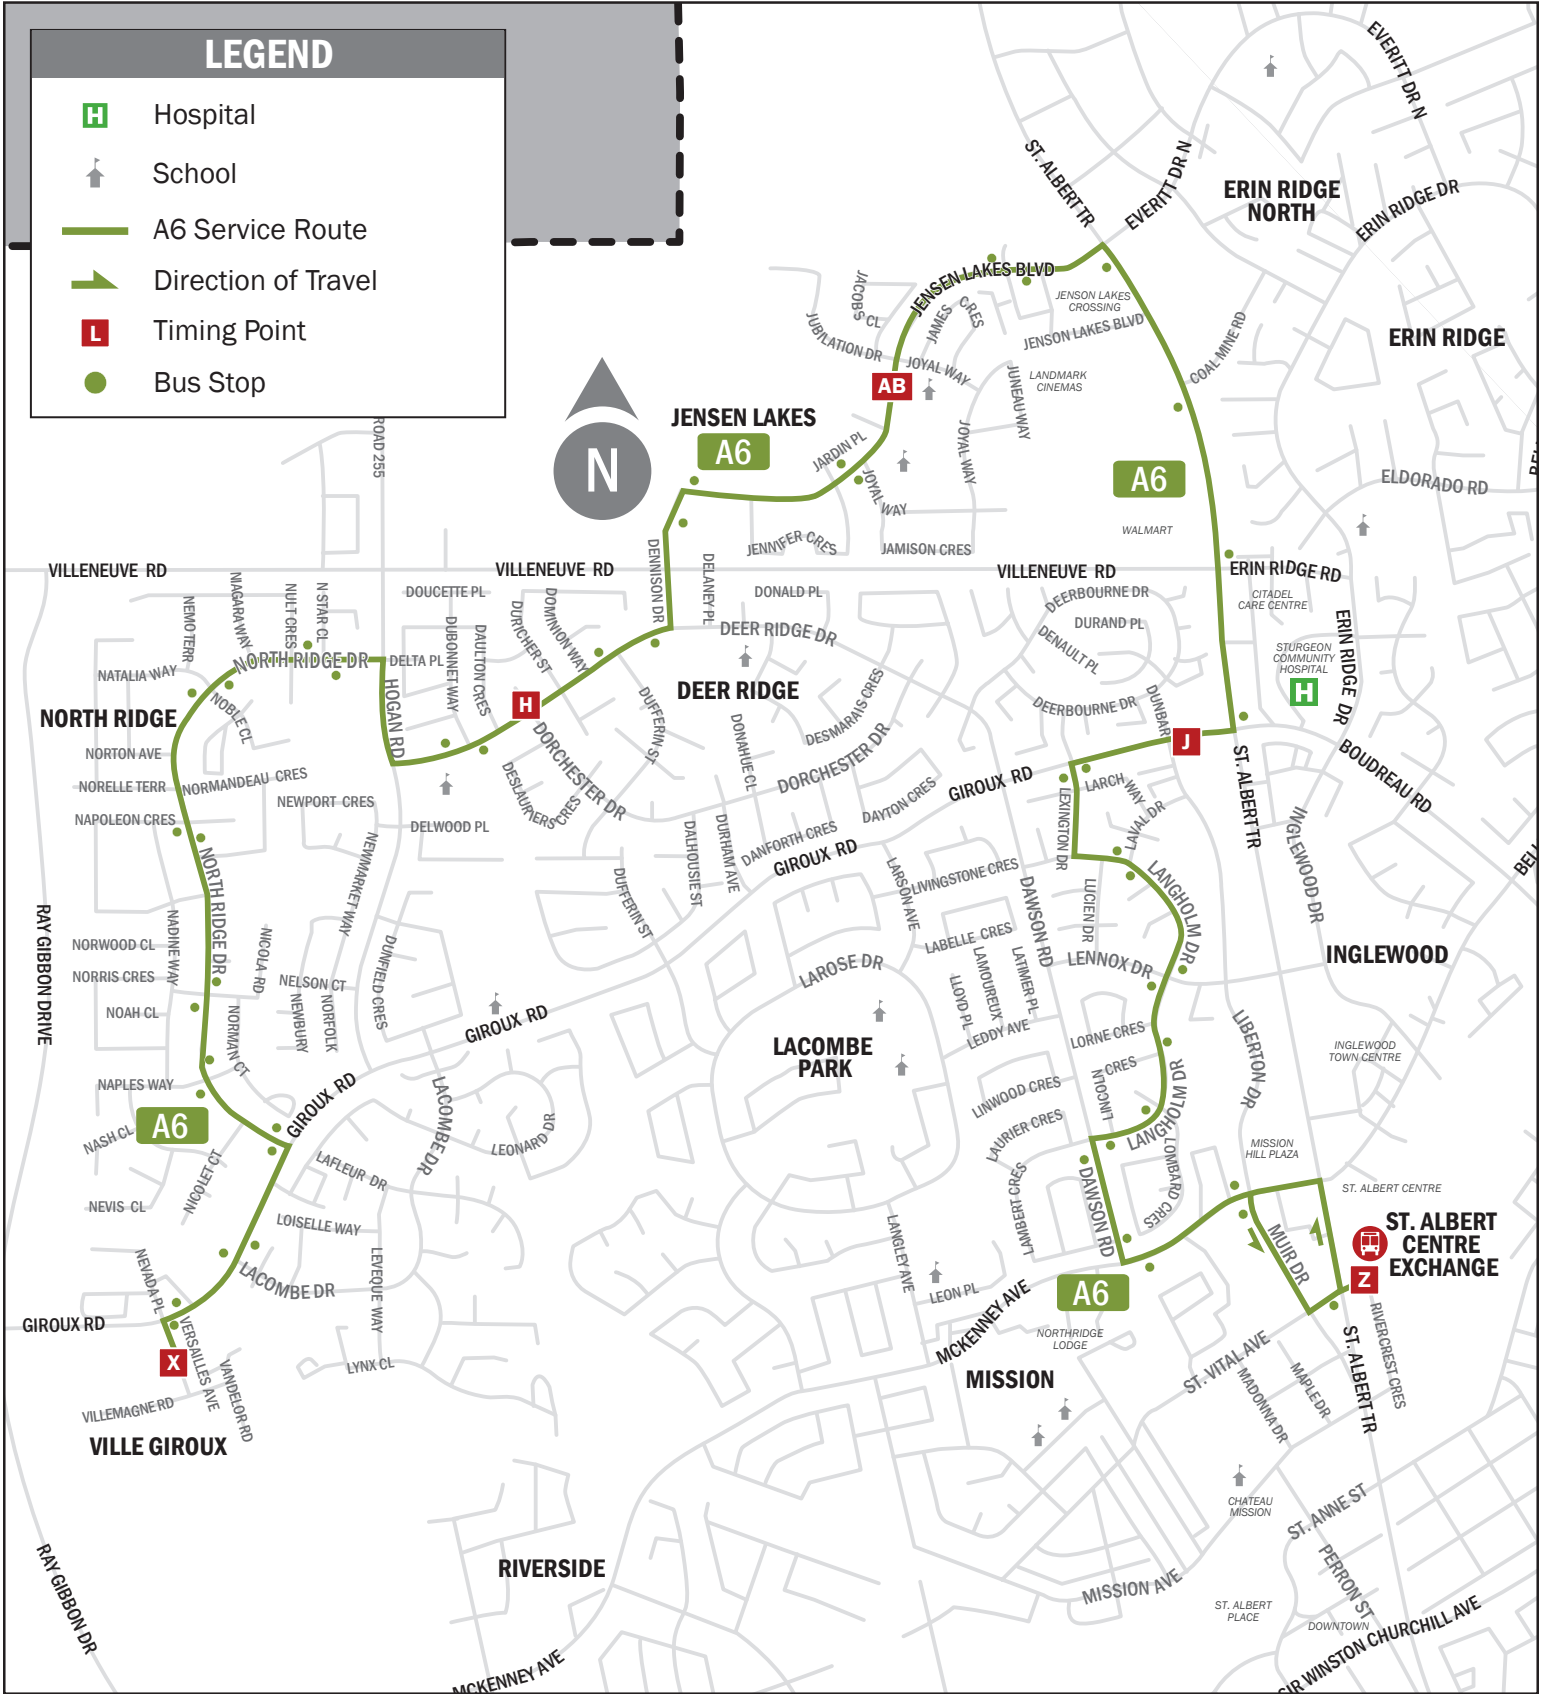

ROUTE A6

Lacombe - Deer Ridge - North Ridge - Ville Giroux

MODIFIED SCHEDULE

ROUTE A6 - WEEKDAYS

Lacombe – Deer Ridge – North Ridge – Ville Giroux

	St. Albert Centre Exchange Departure	Dunbar Dr Giroux Rd Northbound	Jensen Lakes Blvd Joseph Demko School Southbound	Deer Ridge Dr Dorchester Dr Westbound	Versailles Ave Giroux Rd Arrival
	Z	J	AB	H	X
AM					
	6:57	7:03	7:09	7:13	7:26
	7:27	7:33	7:39	7:43	7:56
	7:57	8:03	8:09	8:13	8:26
	8:27	8:33	8:39	8:43	8:56
	8:57	9:03	9:09	9:13	9:26
PM	9:57	10:03	10:09	10:13	10:26
	10:57	11:03	11:09	11:13	11:26
	11:57	12:03	12:09	12:13	12:26
	12:57	1:03	1:09	1:13	1:26
	1:57	2:03	2:09	2:13	2:26
	2:57	3:03	3:09	3:13	3:26
	3:57	4:03	4:09	4:13	4:26
4:27	4:33	4:39	4:43	4:56	
4:57	5:03	5:09	5:13	5:26	
5:27	5:33	5:39	5:43	5:56	
5:57	6:03	6:09	6:13	6:26	

	Versailles Ave Giroux Rd Departure	Dorchester Dr Deer Ridge Dr Southbound	Jensen Lakes Blvd Joseph Demko School Northbound	Giroux Rd Dunbar Dr Westbound	St. Albert Centre Exchange Arrival
	X	H	AB	J	Z
AM	5:32	5:38	5:41	5:48	5:57
	6:02	6:08	6:11	6:18	6:27
	6:32	6:38	6:41	6:48	6:57
	7:02	7:08	7:11	7:18	7:27
	7:32	7:38	7:41	7:48	7:57
	8:02	8:08	8:11	8:18	8:27
	9:02	9:08	9:11	9:18	9:27
	10:02	10:08	10:11	10:18	10:27
11:02	11:08	11:11	11:18	11:27	
PM	12:02	12:08	12:11	12:18	12:27
	1:02	1:08	1:11	1:18	1:27
	2:02	2:08	2:11	2:18	2:27
	3:02	3:08	3:11	3:18	3:27
	3:32	3:38	3:41	3:48	3:57
	4:02	4:08	4:11	4:18	4:27
	4:32	4:38	4:41	4:48	4:57
	5:02	5:08	5:11	5:18	5:27
	5:32	5:38	5:41	5:48	5:57
6:02	6:08	6:11	6:18	6:27	