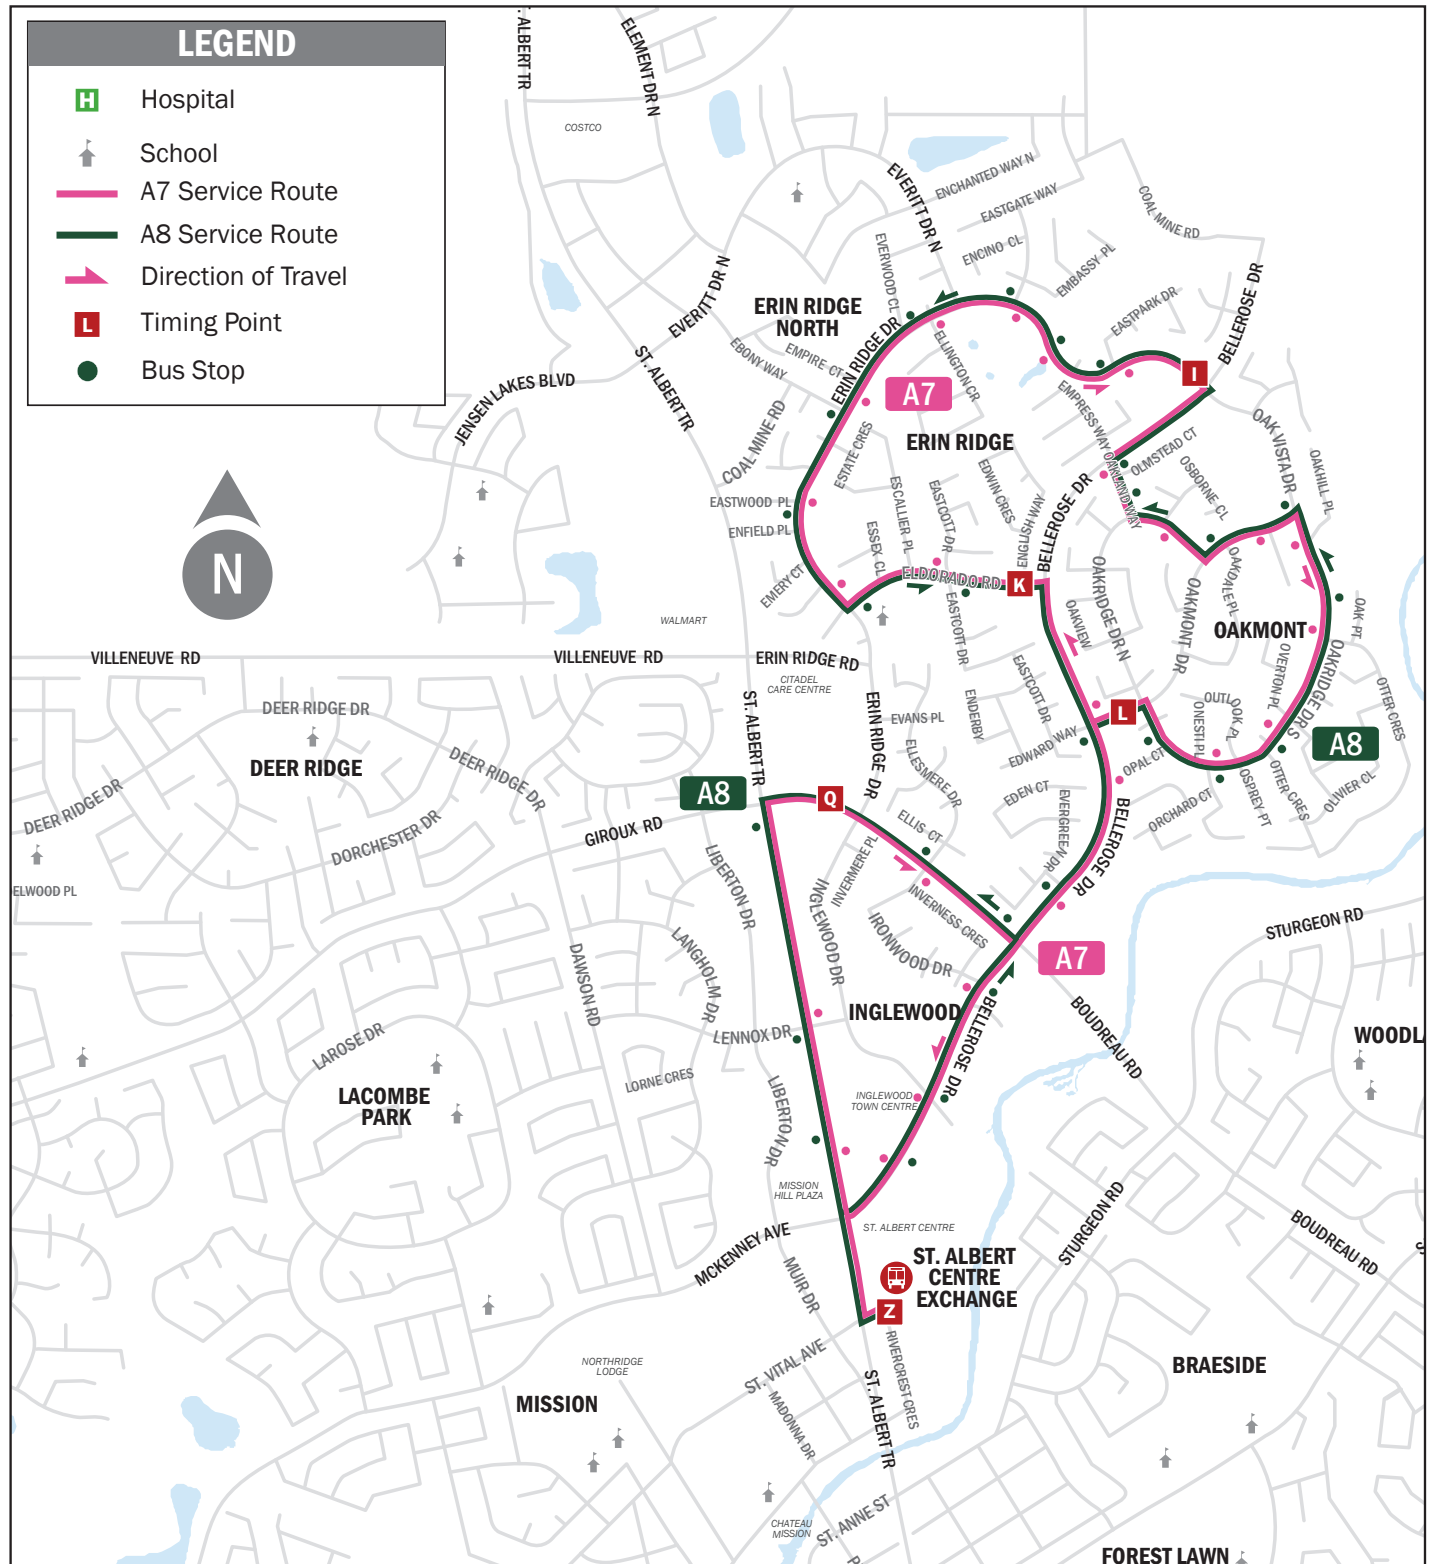

MODIFIED SCHEDULE

ROUTE A7 | ROUTE A8

Erin Ridge – Oakmont – Sturgeon Hospital

MODIFIED SCHEDULE

ROUTE A7 – WEEKDAYS

Sturgeon Hospital - Erin Ridge - Oakmont

	St. Albert Centre Exchange Departure	Boudreau Rd/ Summit Centre Eastbound	Eldorado Dr/ English Way Westbound	Erin Ridge Dr/ Bellerose Dr Eastbound	Oakmont Dr/ Oakridge Dr North Westbound	St. Albert Centre Exchange Arrival
	Z	Q	K	I	L	Z
AM			5:33	5:37	5:42	5:55
			6:03	6:07	6:12	6:25
			6:33	6:37	6:42	6:55
	6:57	7:00	7:03	7:07	7:12	7:25
	7:27	7:30	7:33	7:37	7:42	7:55
	7:57	8:00	8:03	8:07	8:12	8:25
	8:27	8:30	8:33	8:37	8:42	8:55
	8:57	9:00	9:03	9:07	9:12	9:25
	9:57	10:00	10:03	10:07	10:12	10:25
	10:57	11:00	11:03	11:07	11:12	11:25
	11:57	12:00	12:03	12:07	12:12	12:25
PM	12:57	1:00	1:03	1:07	1:12	1:25
	1:57	2:00	2:03	2:07	2:12	2:25
	2:57	3:00	3:03	3:07	3:12	3:25
	3:27	3:30	3:33	3:37	3:42	3:55
	3:57	4:00	4:03	4:07	4:12	4:25
	4:27	4:30	4:33	4:37	4:42	4:55
	4:57	5:00	5:03	5:07	5:12	5:25
	5:27	5:30	5:33	5:37	5:42	5:55
	5:57	6:00	6:03	6:07	6:12	6:25

ROUTE A8 – WEEKDAYS

Oakmont - Erin Ridge - Sturgeon Hospital

	St. Albert Centre Exchange Departure	Oakmont Dr/ Oakridge Dr Eastbound	Erin Ridge Dr/ Bellerose Dr Westbound	Eldorado Rd/ English Way Eastbound	Boudreau Rd Sturgeon Hospital Westbound	St. Albert Centre Exchange Arrival	
	Z	L	I	K	Q	Z	
AM							
		9:30	9:34	9:38	9:42	9:45	9:55
		10:30	10:34	10:38	10:42	10:45	10:55
	11:30	11:34	11:38	11:42	11:46	11:55	
PM	12:30	12:34	12:38	12:42	12:46	12:55	
	1:30	1:34	1:38	1:42	1:46	1:55	
	1:57	2:01	2:05	2:09	2:12	2:25	
	2:30	2:34	2:38	2:42	2:46	2:55	
	2:57	3:01	3:05	3:09	3:12	3:25	
	3:27	3:31	3:35	3:39	3:42	3:55	
	3:57	4:01	4:05	4:09	4:12	4:25	
	4:27	4:31	4:35	4:39	4:42	4:55	
	4:57	5:01	5:05	5:09	5:12	5:25	
	5:27	5:31	5:35	5:39	5:42	5:55	
	5:57	6:01	6:05	6:09	6:12	6:25	