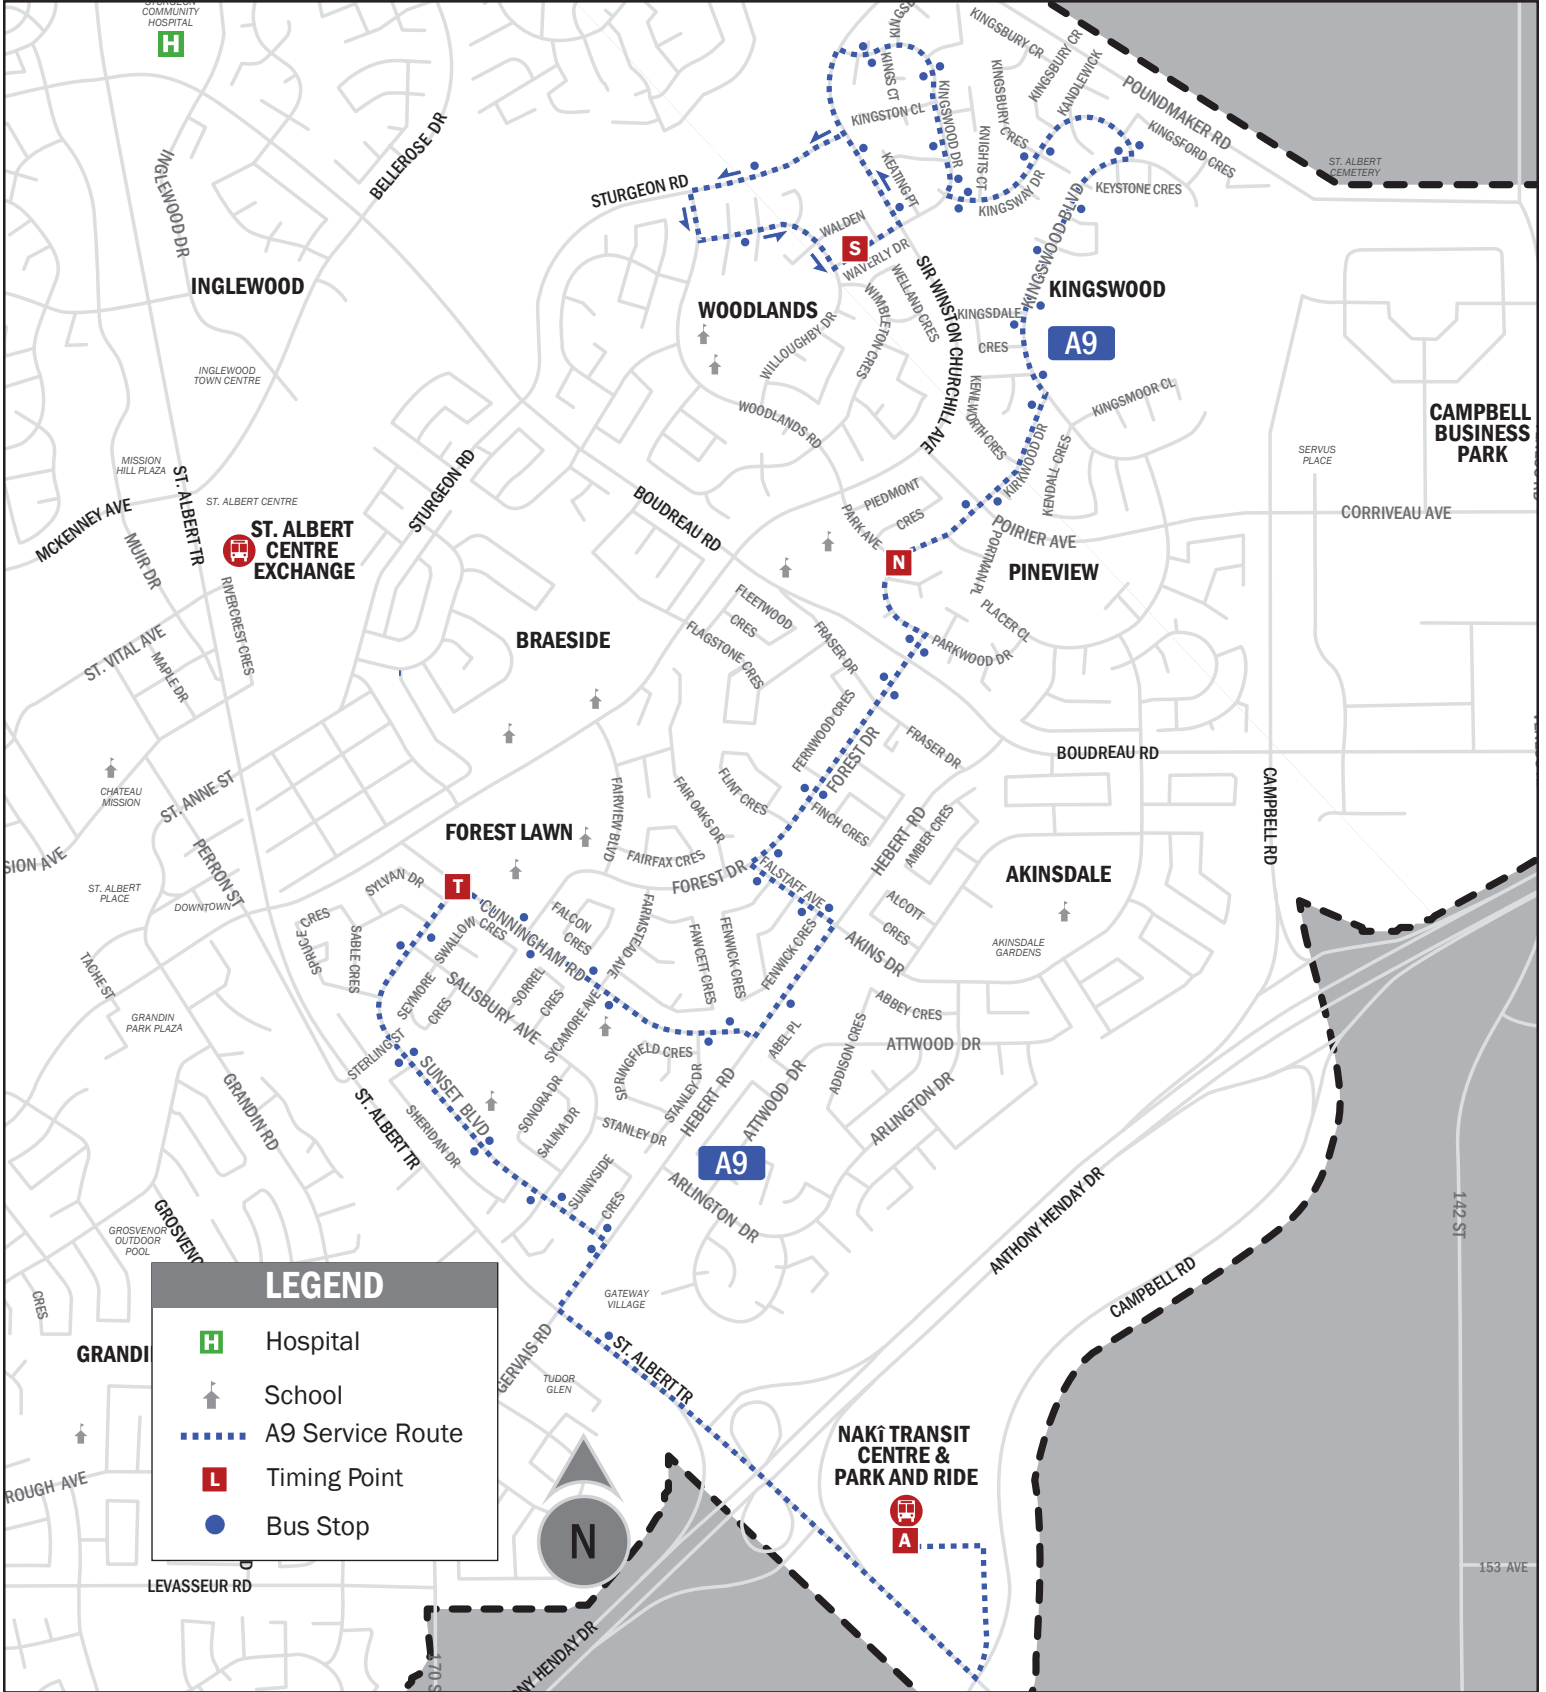

ROUTE A9

Woodlands - Kingswood - Forest Lawn - Sturgeon

ROUTE A9 - WEEKDAYS

Woodlands – Kingswood – Forest Lawn – Sturgeon

	Nakí Transit Centre Departure	Cunningham Rd/ Sunset Blvd Eastbound	Parkwood Dr/ Park Ave Northbound	Waverly Dr/ Willoughby Dr Eastbound		Waverly Dr/ Willoughby Dr Eastbound	Parkwood Dr/ Park Ave Southbound	Sunset blvd/ Cunningham Rd Southbound	Nakí Transit Centre Arrival
	A	T	N	S		S	N	T	A
AM						5:50	5:55	6:01	6:13
						6:20	6:25	6:31	6:43
						6:50	6:55	7:01	7:13
						7:20	7:25	7:31	7:43
						7:50	7:55	8:01	8:13
PM	4:15	4:21	4:28	4:38		4:50	4:55	5:01	5:13
	4:45	4:51	4:58	5:08					
	5:15	5:21	5:28	5:38		5:20	5:25	5:31	5:43
						5:50	5:55	6:01	6:13
	5:45	5:51	5:58	6:08		6:20	6:25	6:31	6:43