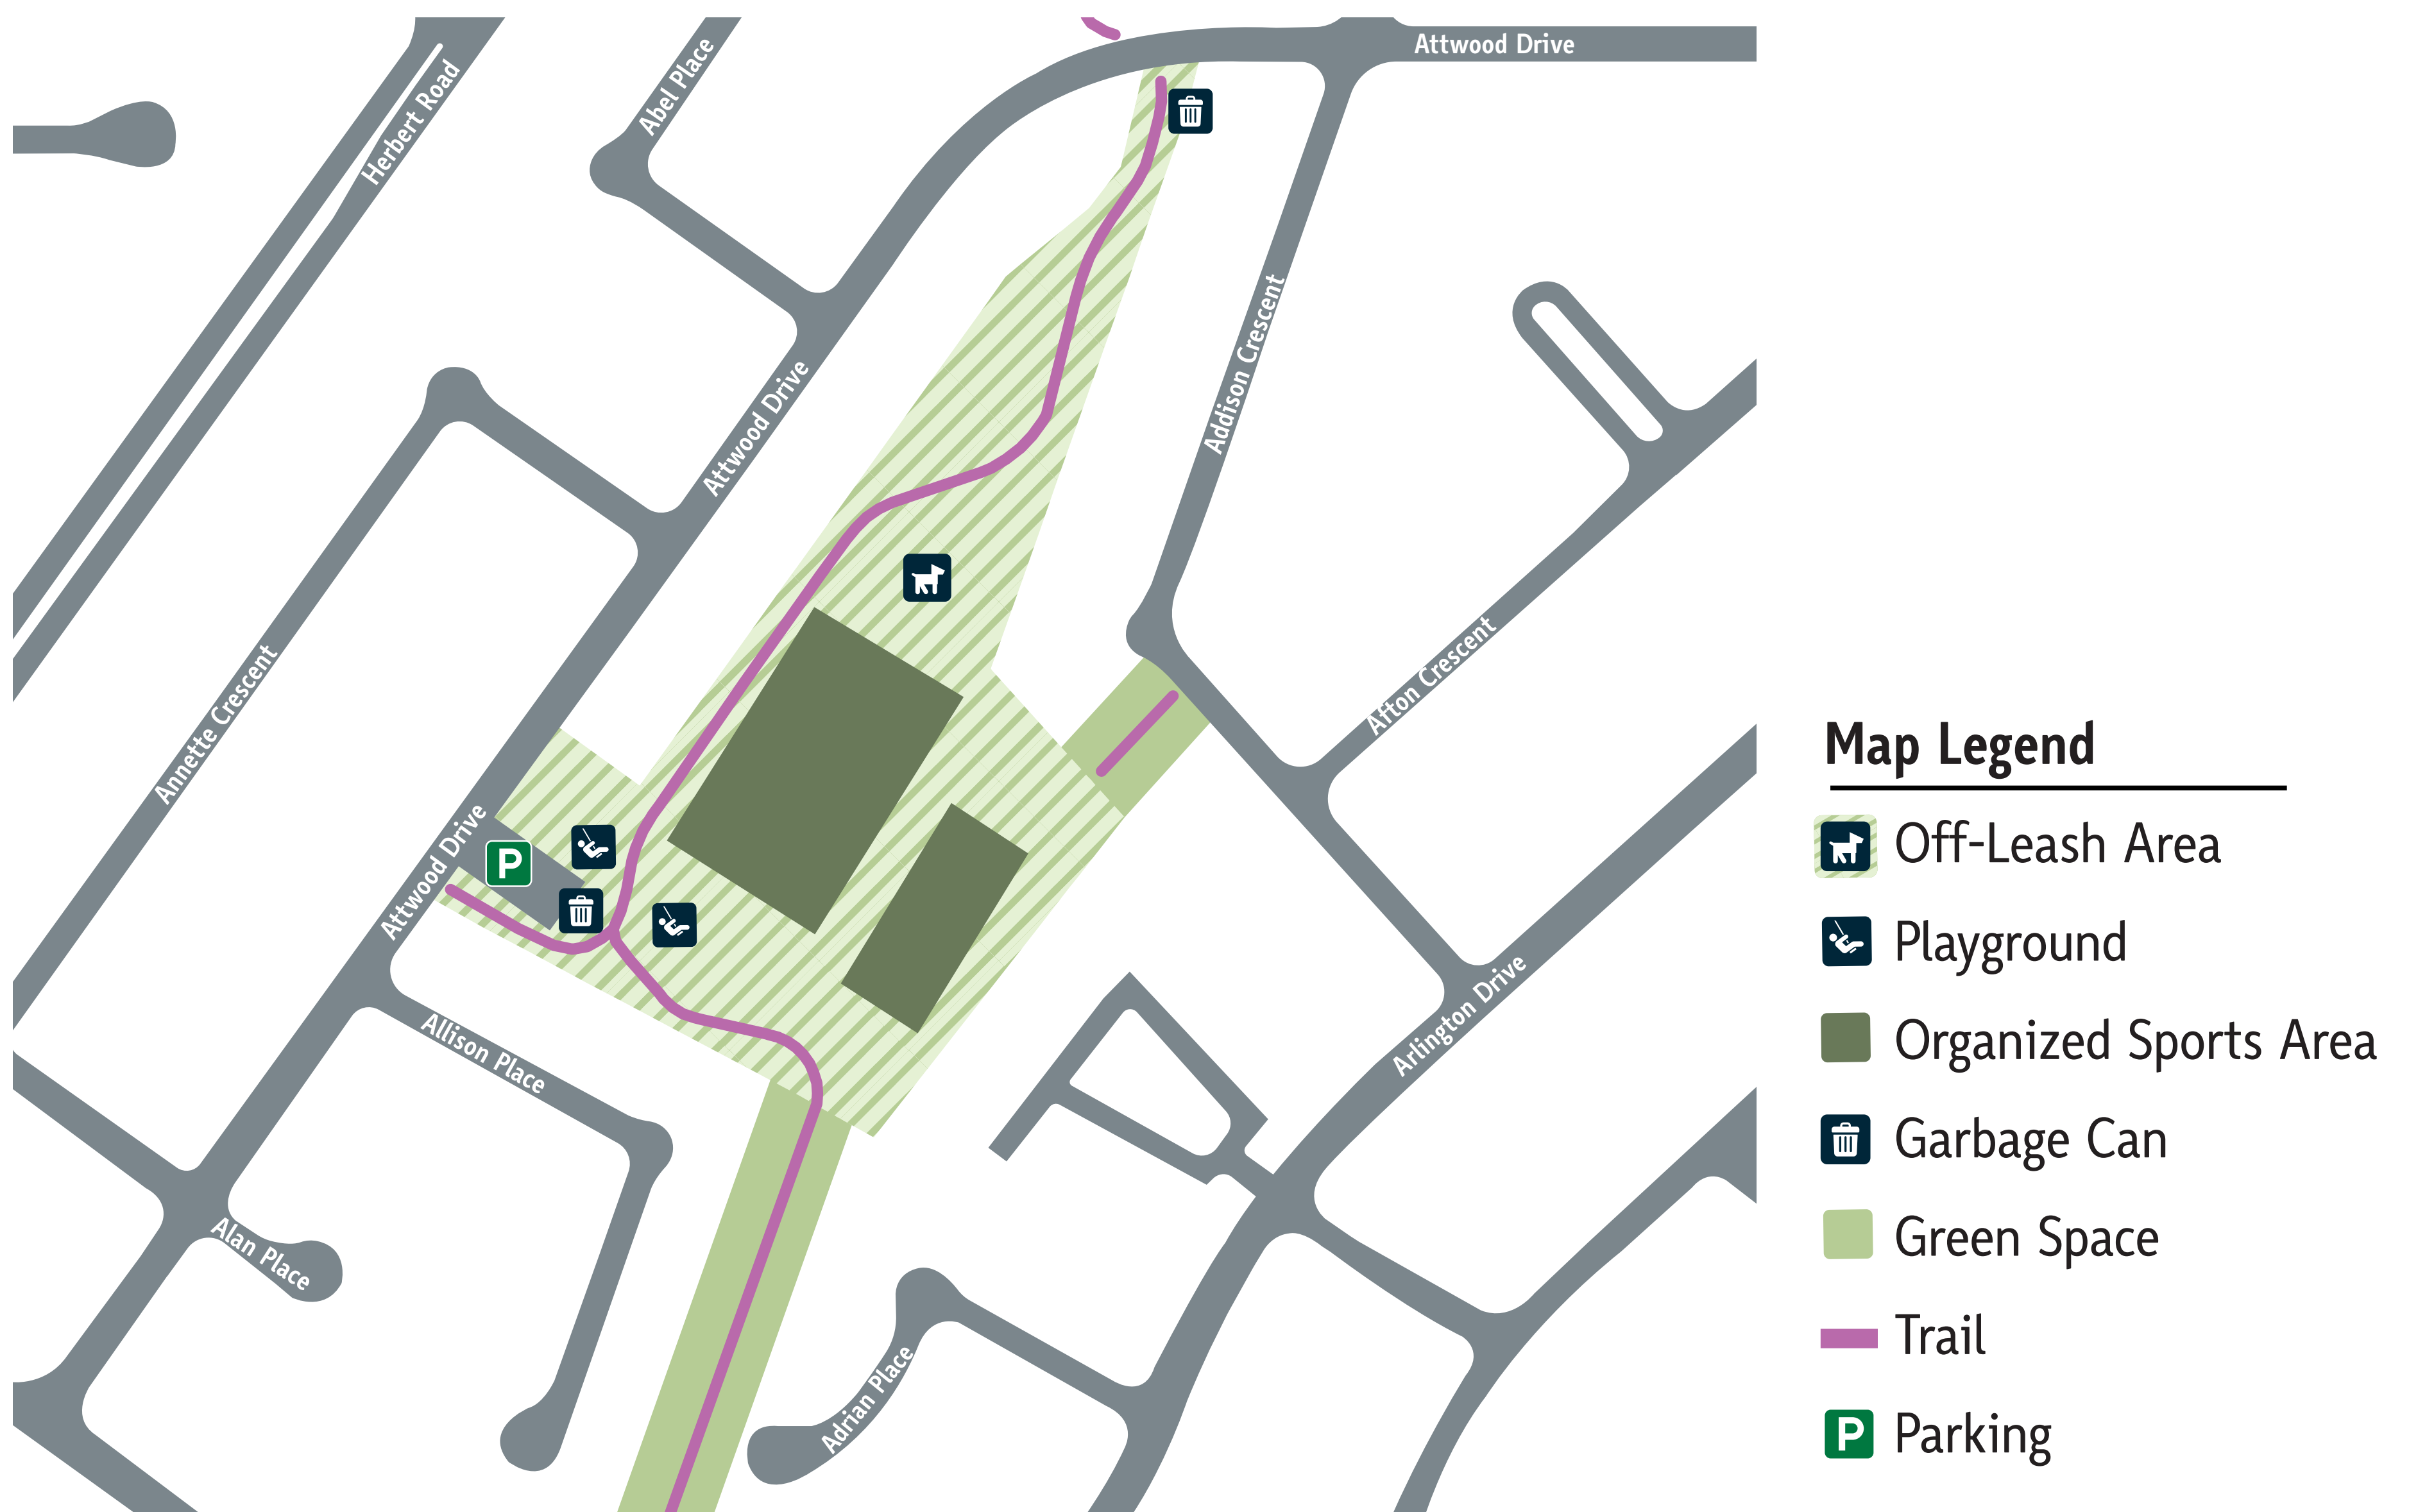

# Attwood Park Off-Leash Area

Some visitors and dogs are not ready for the excitement of off-leash areas. Make sure you know when your dog is feeling uncomfortable or overwhelmed.

**To ensure off-leash areas are safe and comfortable for all, please follow these guidelines as per Animal Bylaw 11/2013:**

- The behaviour of your dog is your responsibility. Keep your dog under control at all times.
- Owners must pick up poop immediately and always carry a means of picking up after their dog. Fines apply for non-compliance.
- Dogs must be on-leash when on or within one metre of trails, including trails in an off-leash area. Dog walkers must always carry a leash.
- Dogs are prohibited from being in playground areas even when on a leash.
- All areas are on-leash when organized sporting activities are taking place.

**St. Albert is an on-leash community, unless in one of the City's designated dog parks or off-leash sites.**

Report non-compliance to Municipal Enforcement at 780-458-7700.