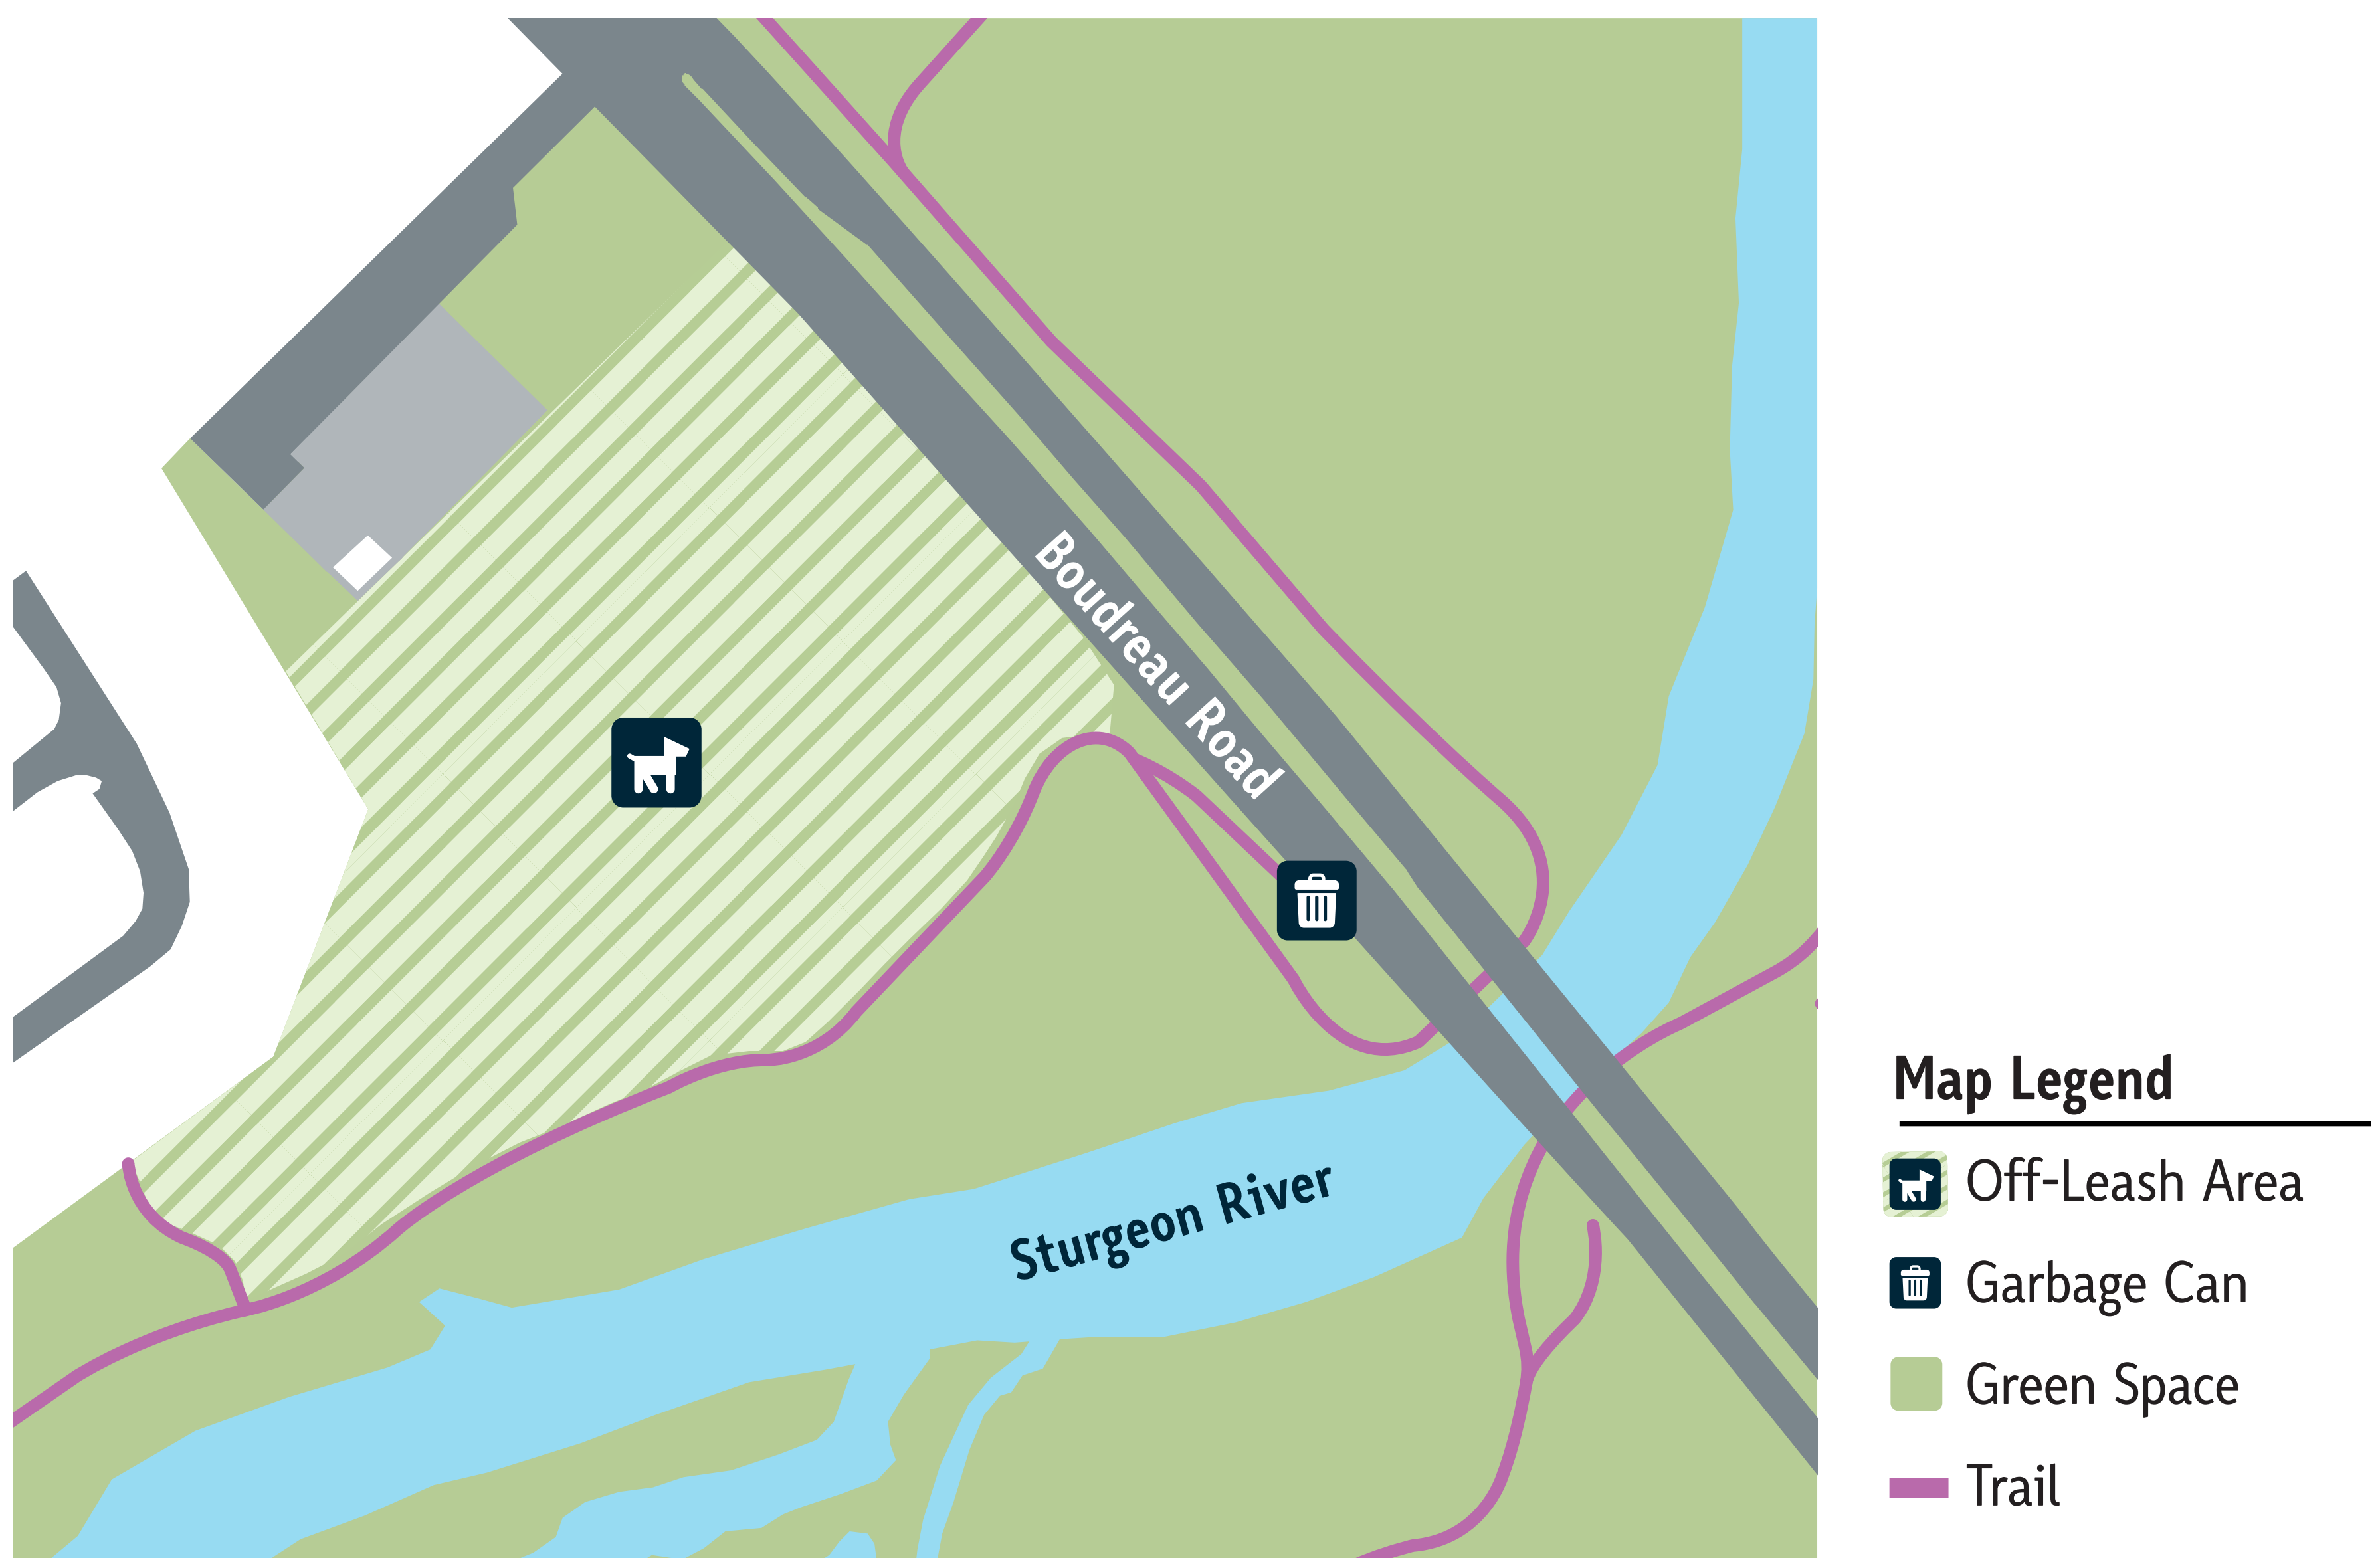

# Red Willow Park - Boudreau Road Off-Leash Area

Some visitors and dogs are not ready for the excitement of off-leash areas. Make sure you know when your dog is feeling uncomfortable or overwhelmed.

**To ensure off-leash areas are safe and comfortable for all, please follow these guidelines as per Animal Bylaw 11/2013:**

- The behaviour of your dog is your responsibility. Keep your dog under control at all times.
- Owners must pick up poop immediately and always carry a means of picking up after their dog. Fines apply for non-compliance.
- Dogs must be on-leash when on or within one metre of trails, including trails in an off-leash area. Dog walkers must always carry a leash.
- Dogs are prohibited from being in playground areas even when on a leash.
- All areas are on-leash when organized sporting activities are taking place.

St. Albert is an on-leash community, unless in one of the City's designated dog parks or off-leash sites.

Report non-compliance to Municipal Enforcement at 780-458-7700.