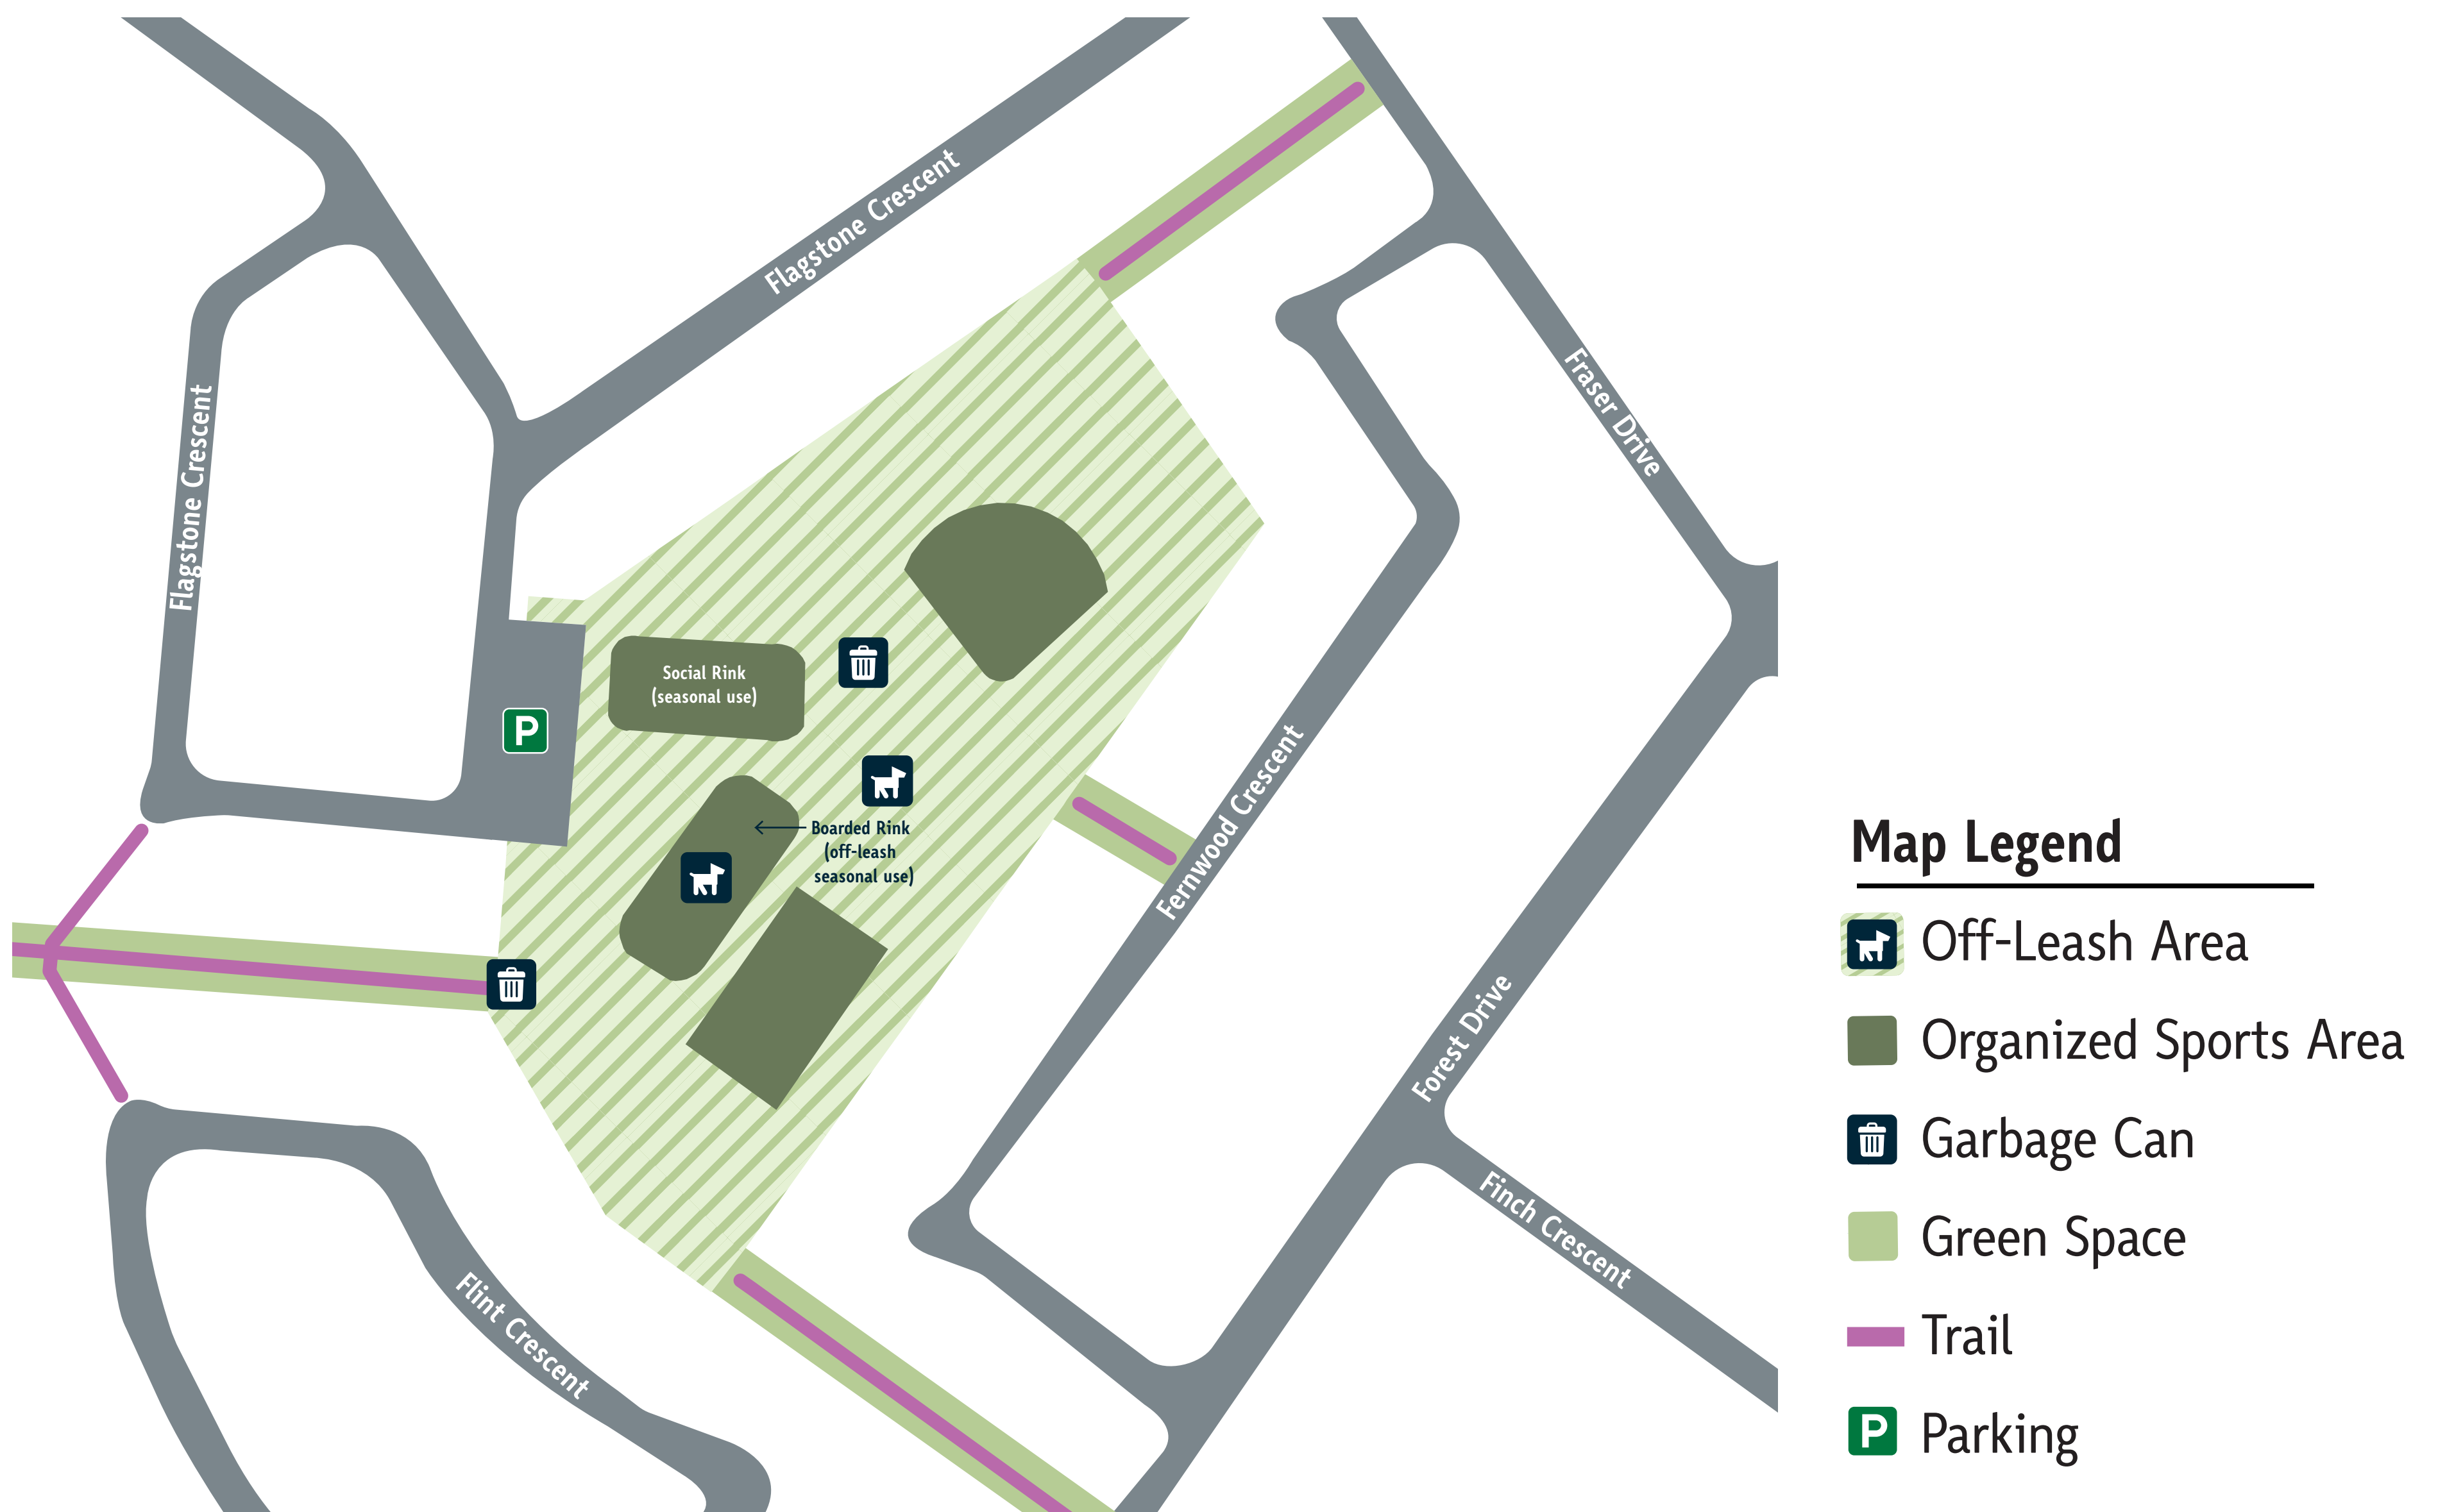

Flagstone Park Off-Leash Area

Some visitors and dogs are not ready for the excitement of off-leash areas. Make sure you know when your dog is feeling uncomfortable or overwhelmed.

To ensure off-leash areas are safe and comfortable for all, please follow these guidelines as per Animal Bylaw 11/2013:

- The behaviour of your dog is your responsibility. Keep your dog under control at all times.
- Owners must pick up poop immediately and always carry a means of picking up after their dog. Fines apply for non-compliance.
- Dogs must be on-leash when on or within one metre of trails, including trails in an off-leash area. Dog walkers must always carry a leash.
- Dogs are prohibited from being in playground areas even when on a leash.
- All areas are on-leash when organized sporting activities are taking place.

St. Albert is an on-leash community, unless in one of the City's designated dog parks or off-leash sites.

Report non-compliance to Municipal Enforcement at 780-458-7700.