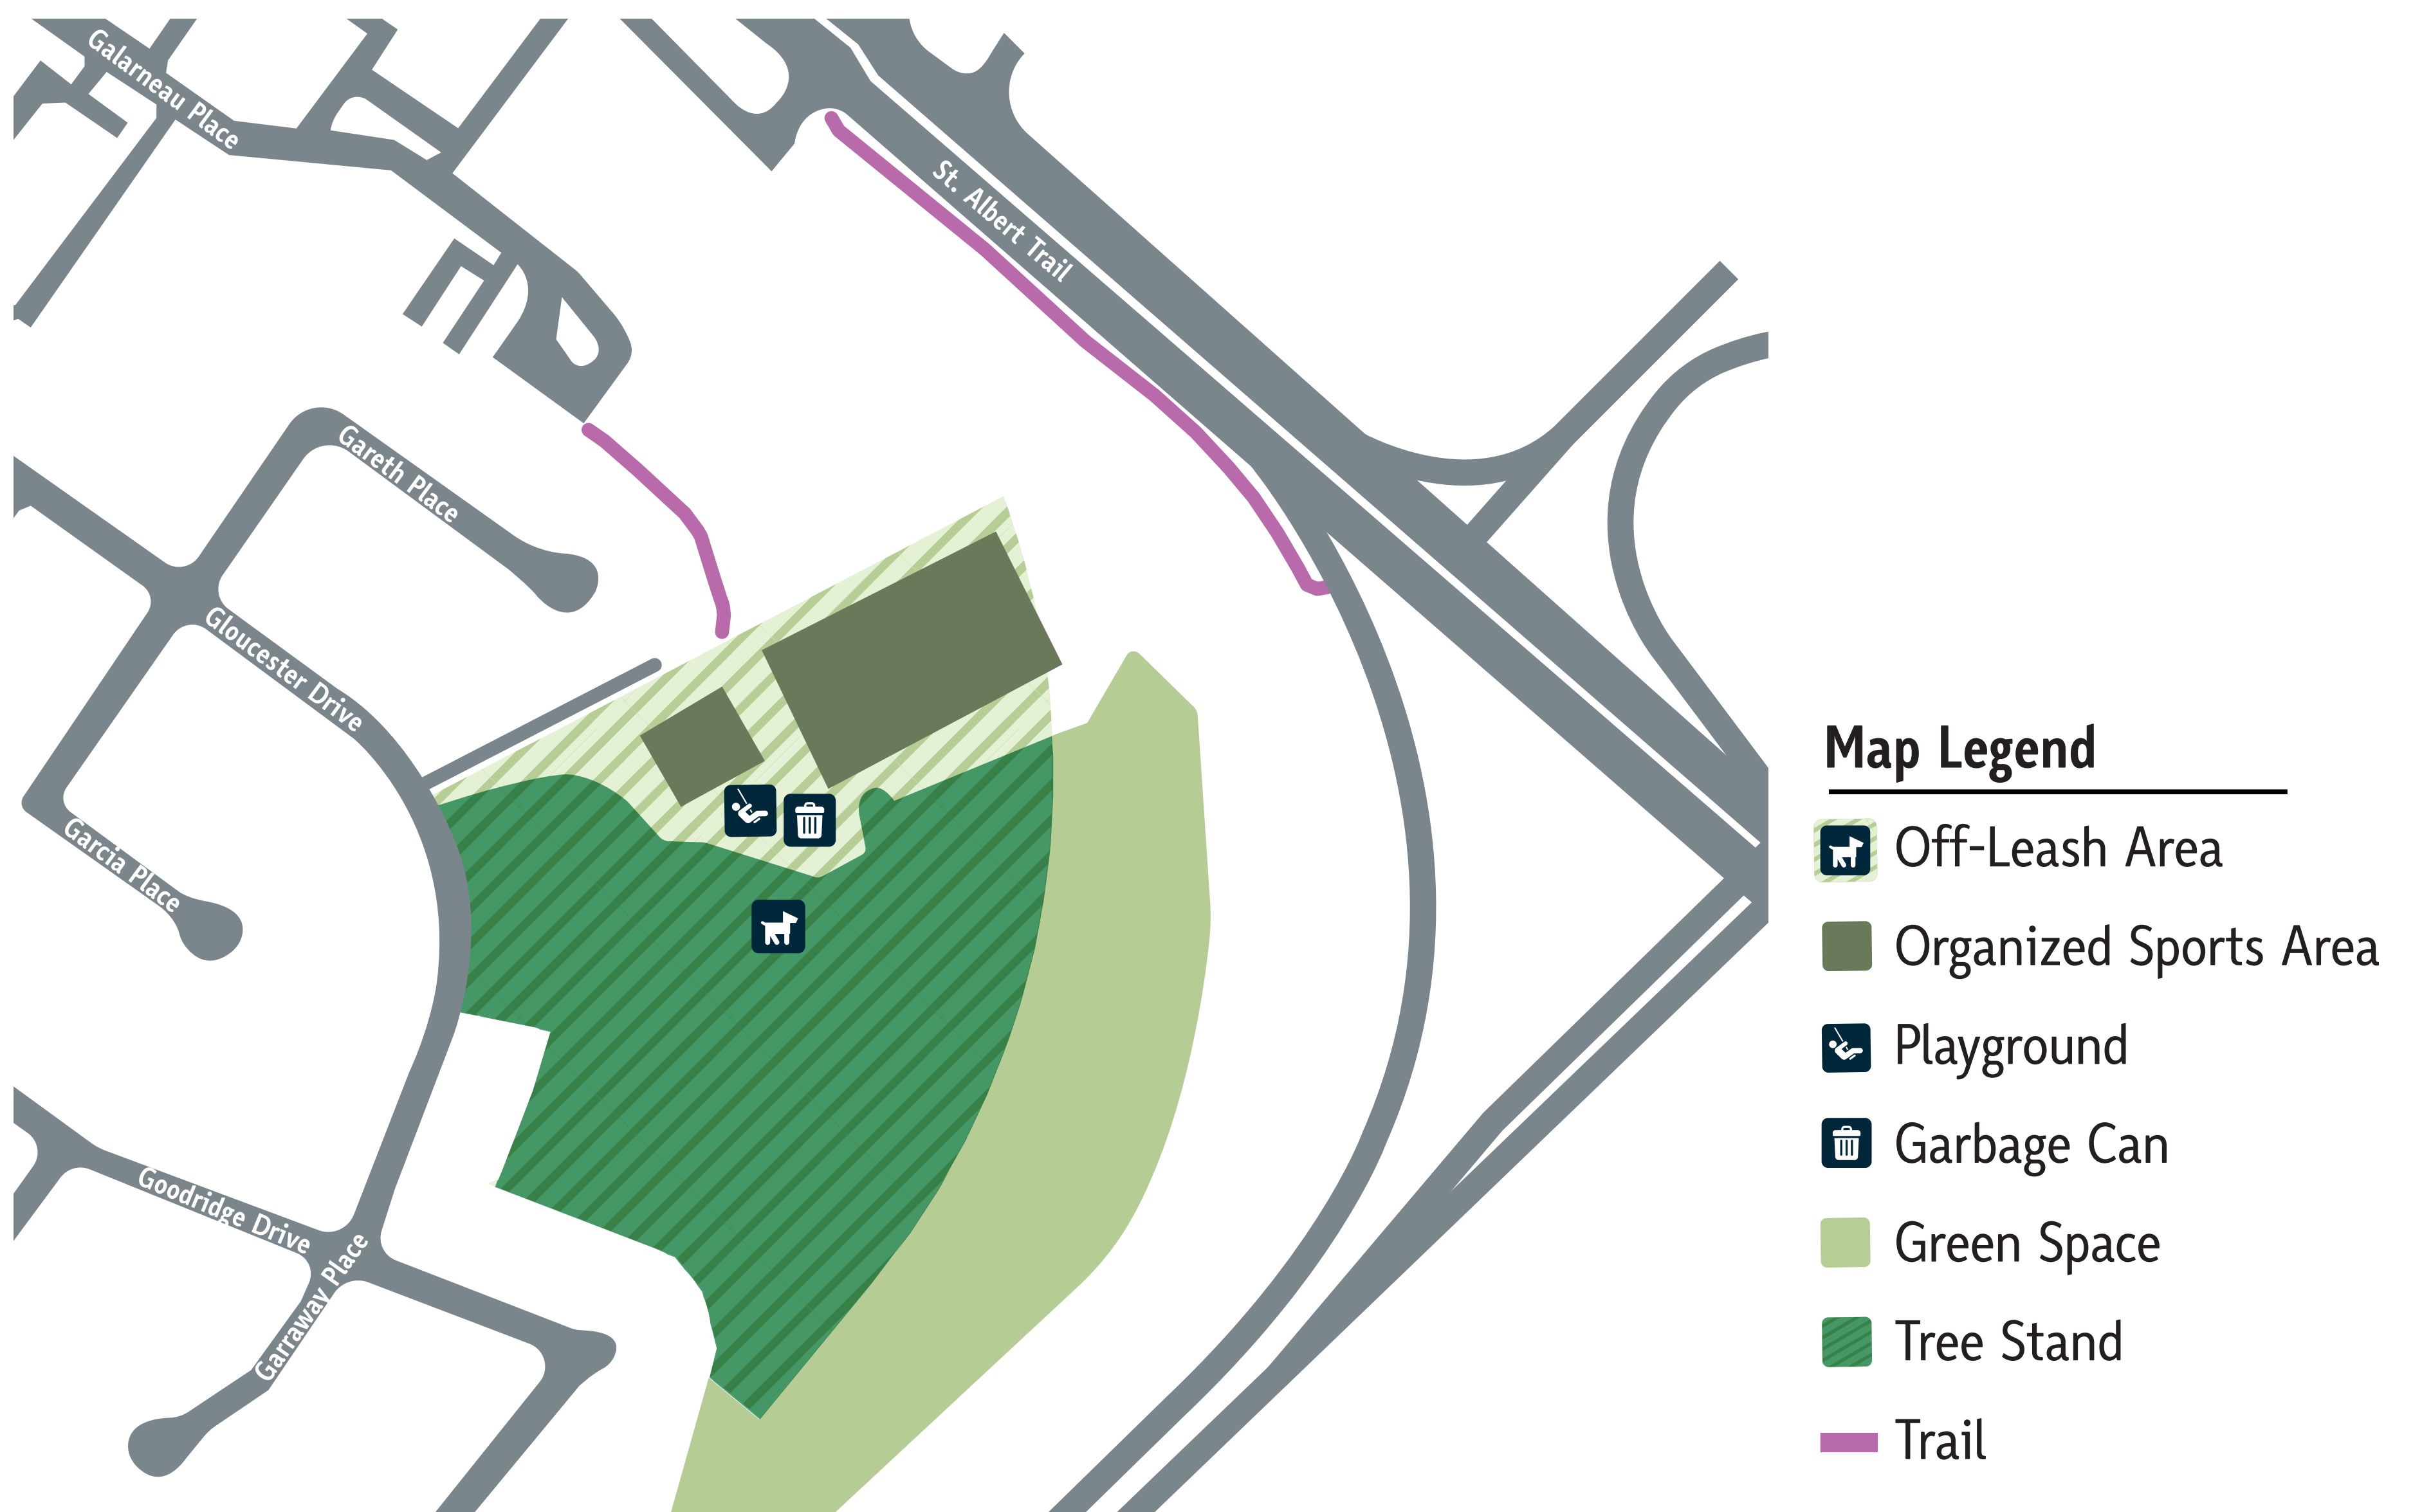

Gloucester Park Off-Leash Area

Some visitors and dogs are not ready for the excitement of off-leash areas. Make sure you know when your dog is feeling uncomfortable or overwhelmed.

Map Legend

-  Off-Leash Area
-  Organized Sports Area
-  Playground
-  Garbage Can
-  Green Space
-  Tree Stand
-  Trail

To ensure off-leash areas are safe and comfortable for all, please follow these guidelines as per Animal Bylaw 11/2013:

- The behaviour of your dog is your responsibility. Keep your dog under control at all times.
- Owners must pick up poop immediately and always carry a means of picking up after their dog. Fines apply for non-compliance.
- Dogs must be on-leash when on or within one metre of trails, including trails in an off-leash area. Dog walkers must always carry a leash.
- Dogs are prohibited from being in playground areas even when on a leash.
- All areas are on-leash when organized sporting activities are taking place.

St. Albert is an on-leash community, unless in one of the City's designated dog parks or off-leash sites.

Report non-compliance to Municipal Enforcement at 780-458-7700.