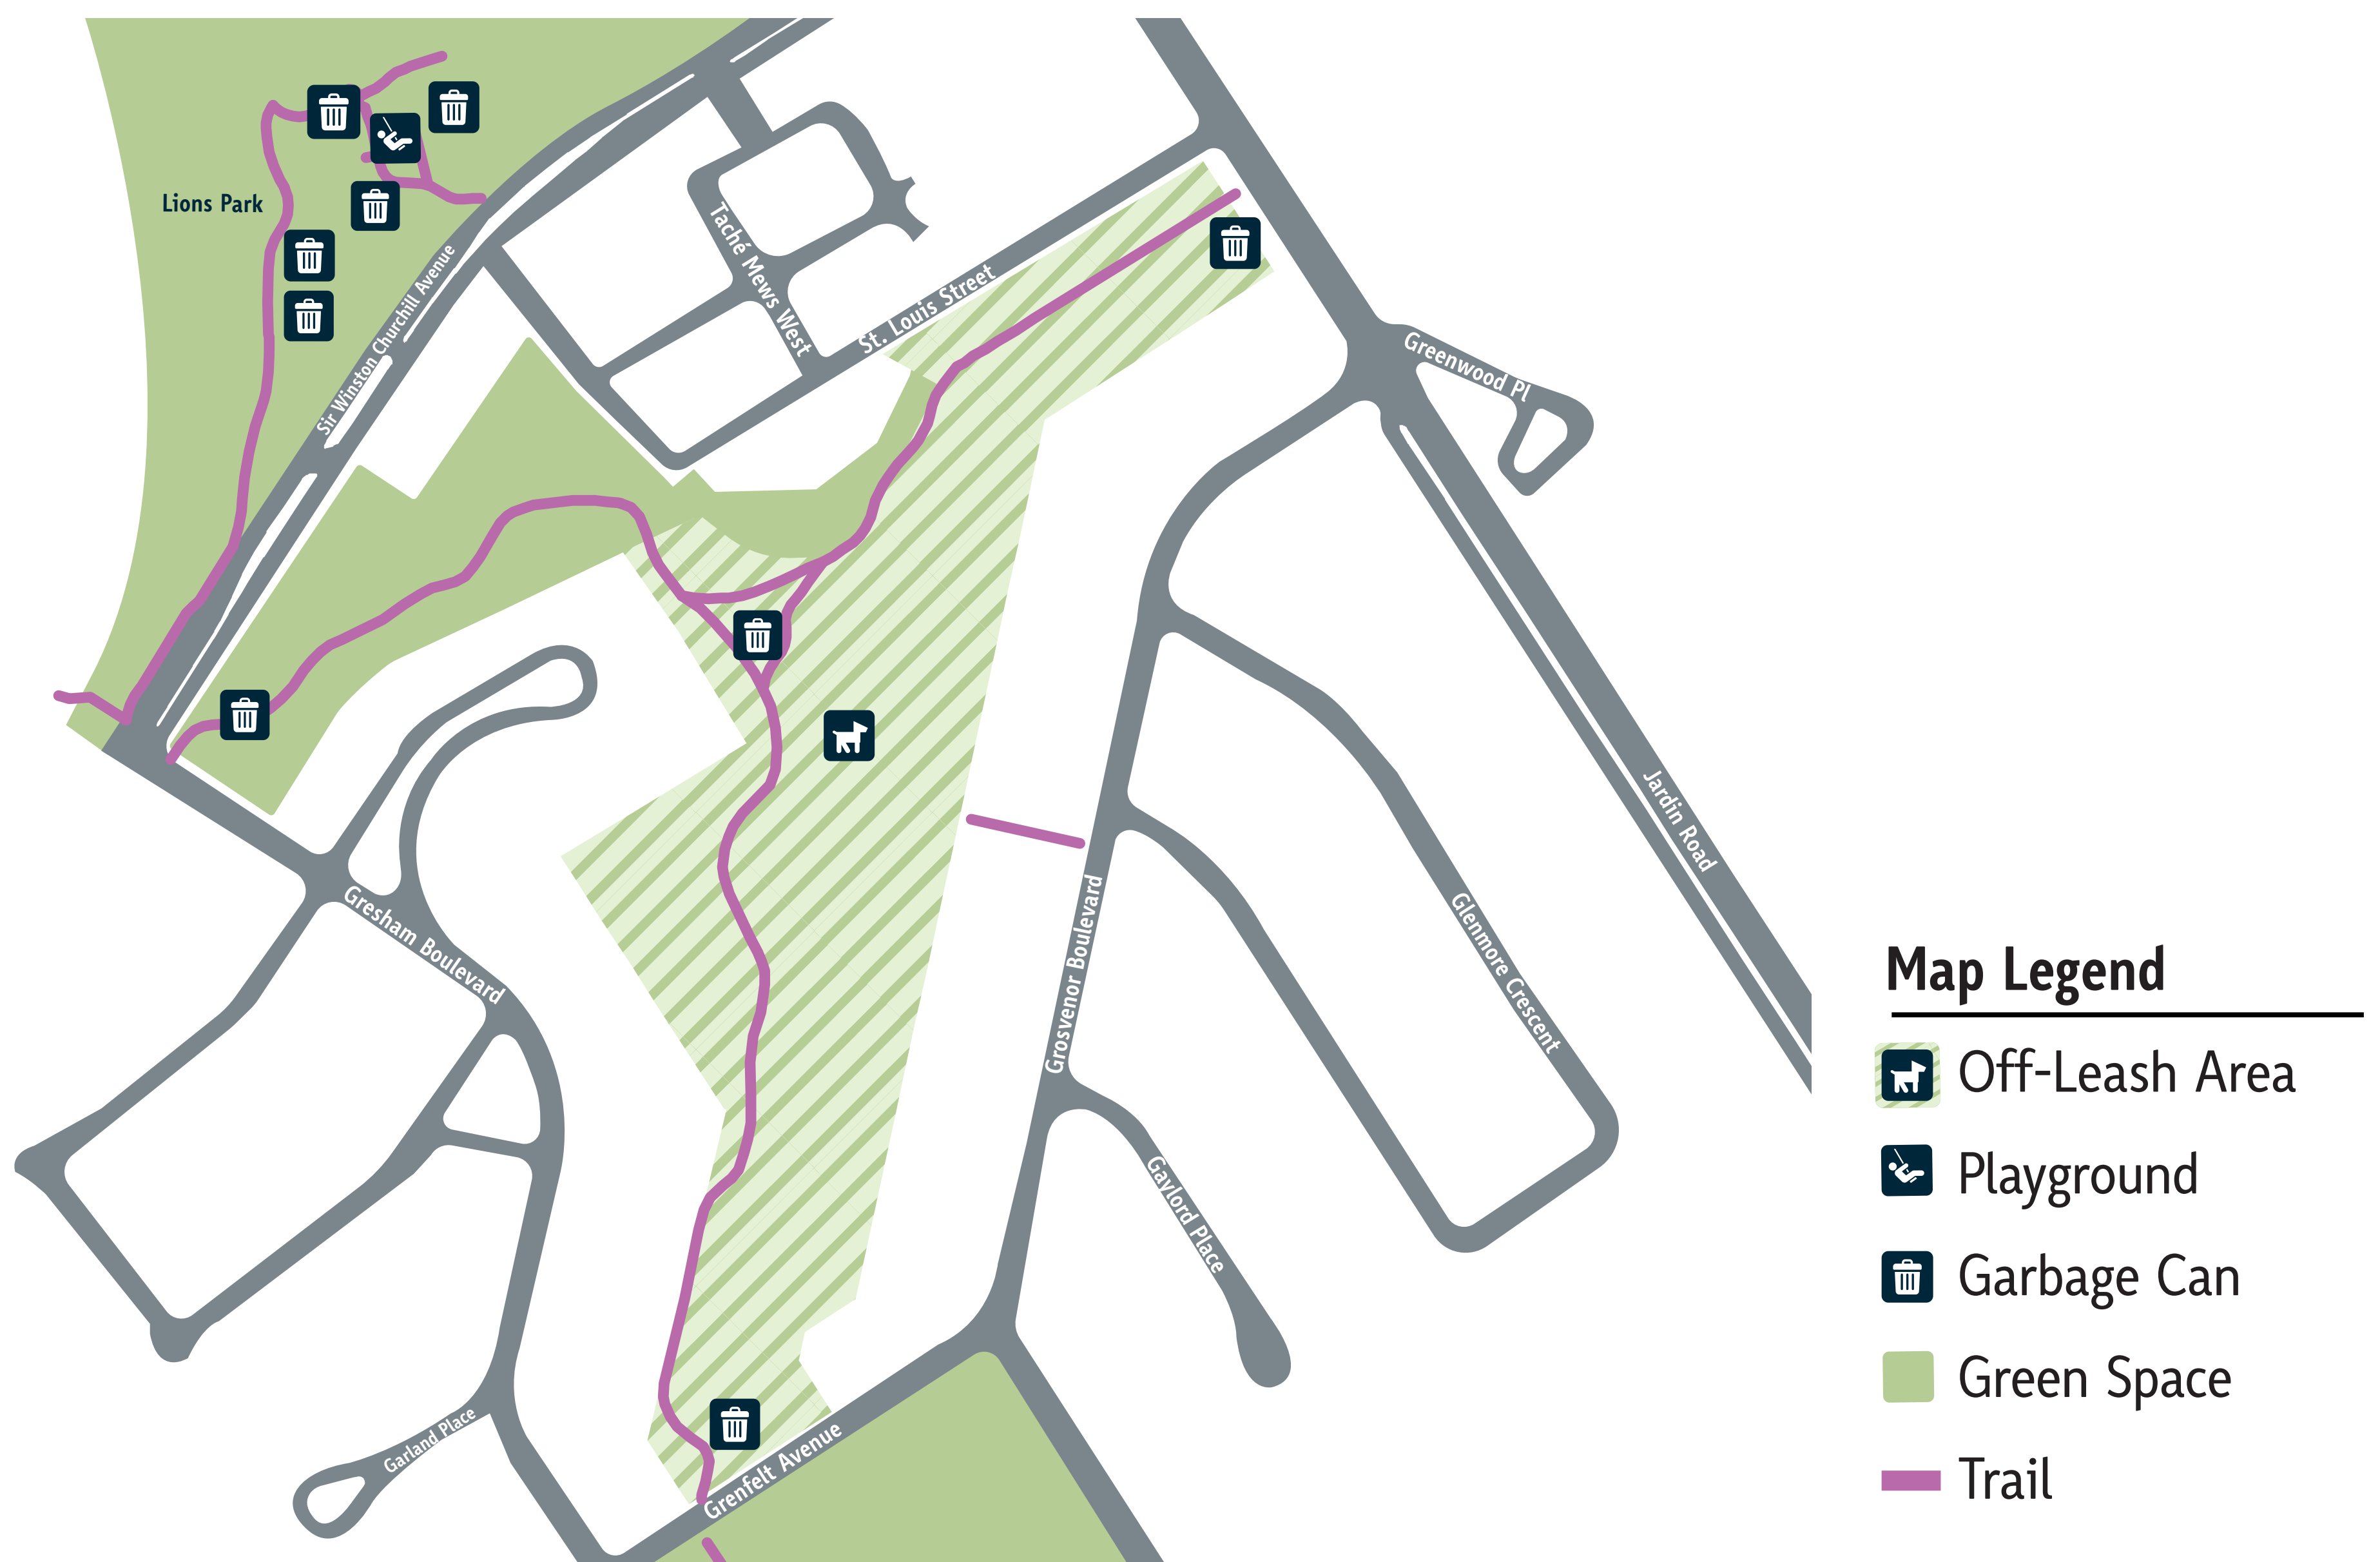

Grenadier Park Off-Leash Area

Some visitors and dogs are not ready for the excitement of off-leash areas. Make sure you know when your dog is feeling uncomfortable or overwhelmed.

Map Legend

-  Off-Leash Area
-  Playground
-  Garbage Can
-  Green Space
-  Trail

To ensure off-leash areas are safe and comfortable for all, please follow these guidelines as per Animal Bylaw 11/2013:

- The behaviour of your dog is your responsibility. Keep your dog under control at all times.
- Owners must pick up poop immediately and always carry a means of picking up after their dog. Fines apply for non-compliance.
- Dogs must be on-leash when on or within one metre of trails, including trails in an off-leash area. Dog walkers must always carry a leash.
- Dogs are prohibited from being in playground areas even when on a leash.
- All areas are on-leash when organized sporting activities are taking place.

St. Albert is an on-leash community, unless in one of the City's designated dog parks or off-leash sites.

Report non-compliance to Municipal Enforcement at 780-458-7700.