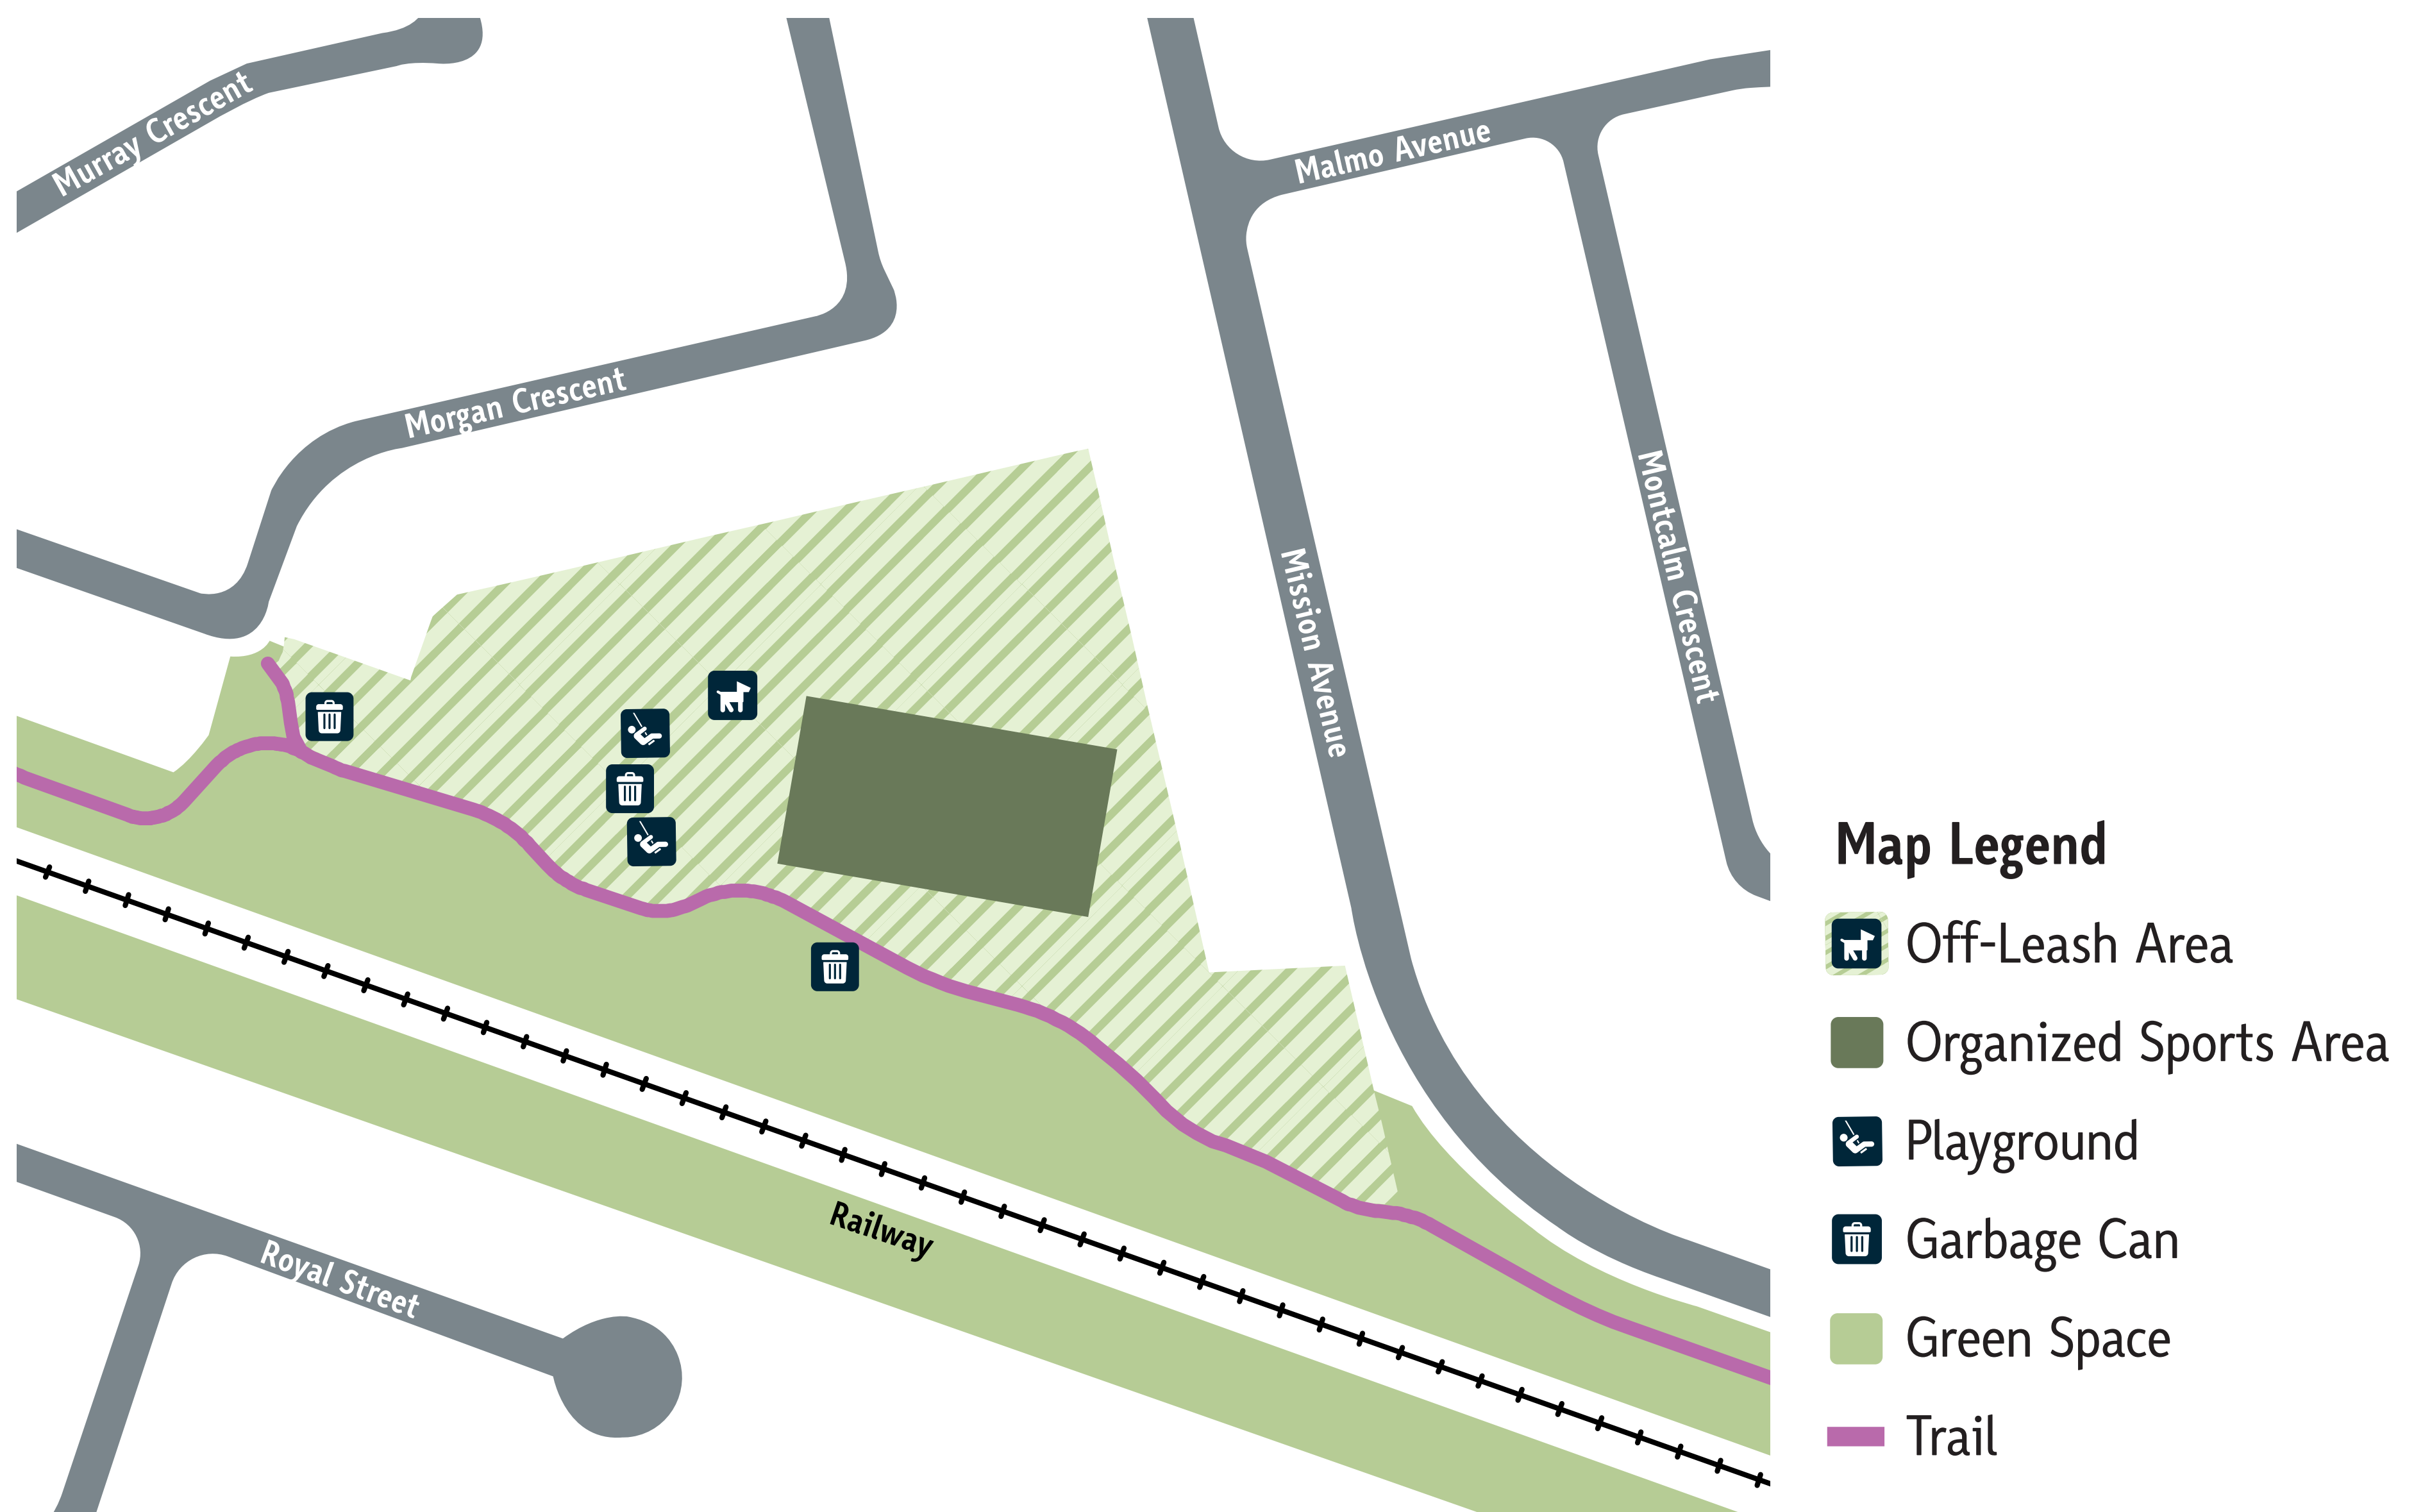

Morgan Park Off-Leash Area

Some visitors and dogs are not ready for the excitement of off-leash areas. Make sure you know when your dog is feeling uncomfortable or overwhelmed.

To ensure off-leash areas are safe and comfortable for all, please follow these guidelines as per Animal Bylaw 11/2013:

- The behaviour of your dog is your responsibility. Keep your dog under control at all times.
- Owners must pick up poop immediately and always carry a means of picking up after their dog. Fines apply for non-compliance.
- Dogs must be on-leash when on or within one metre of trails, including trails in an off-leash area. Dog walkers must always carry a leash.
- Dogs are prohibited from being in playground areas even when on a leash.
- All areas are on-leash when organized sporting activities are taking place.

St. Albert is an on-leash community, unless in one of the City's designated dog parks or off-leash sites.

Report non-compliance to Municipal Enforcement at 780-458-7700.