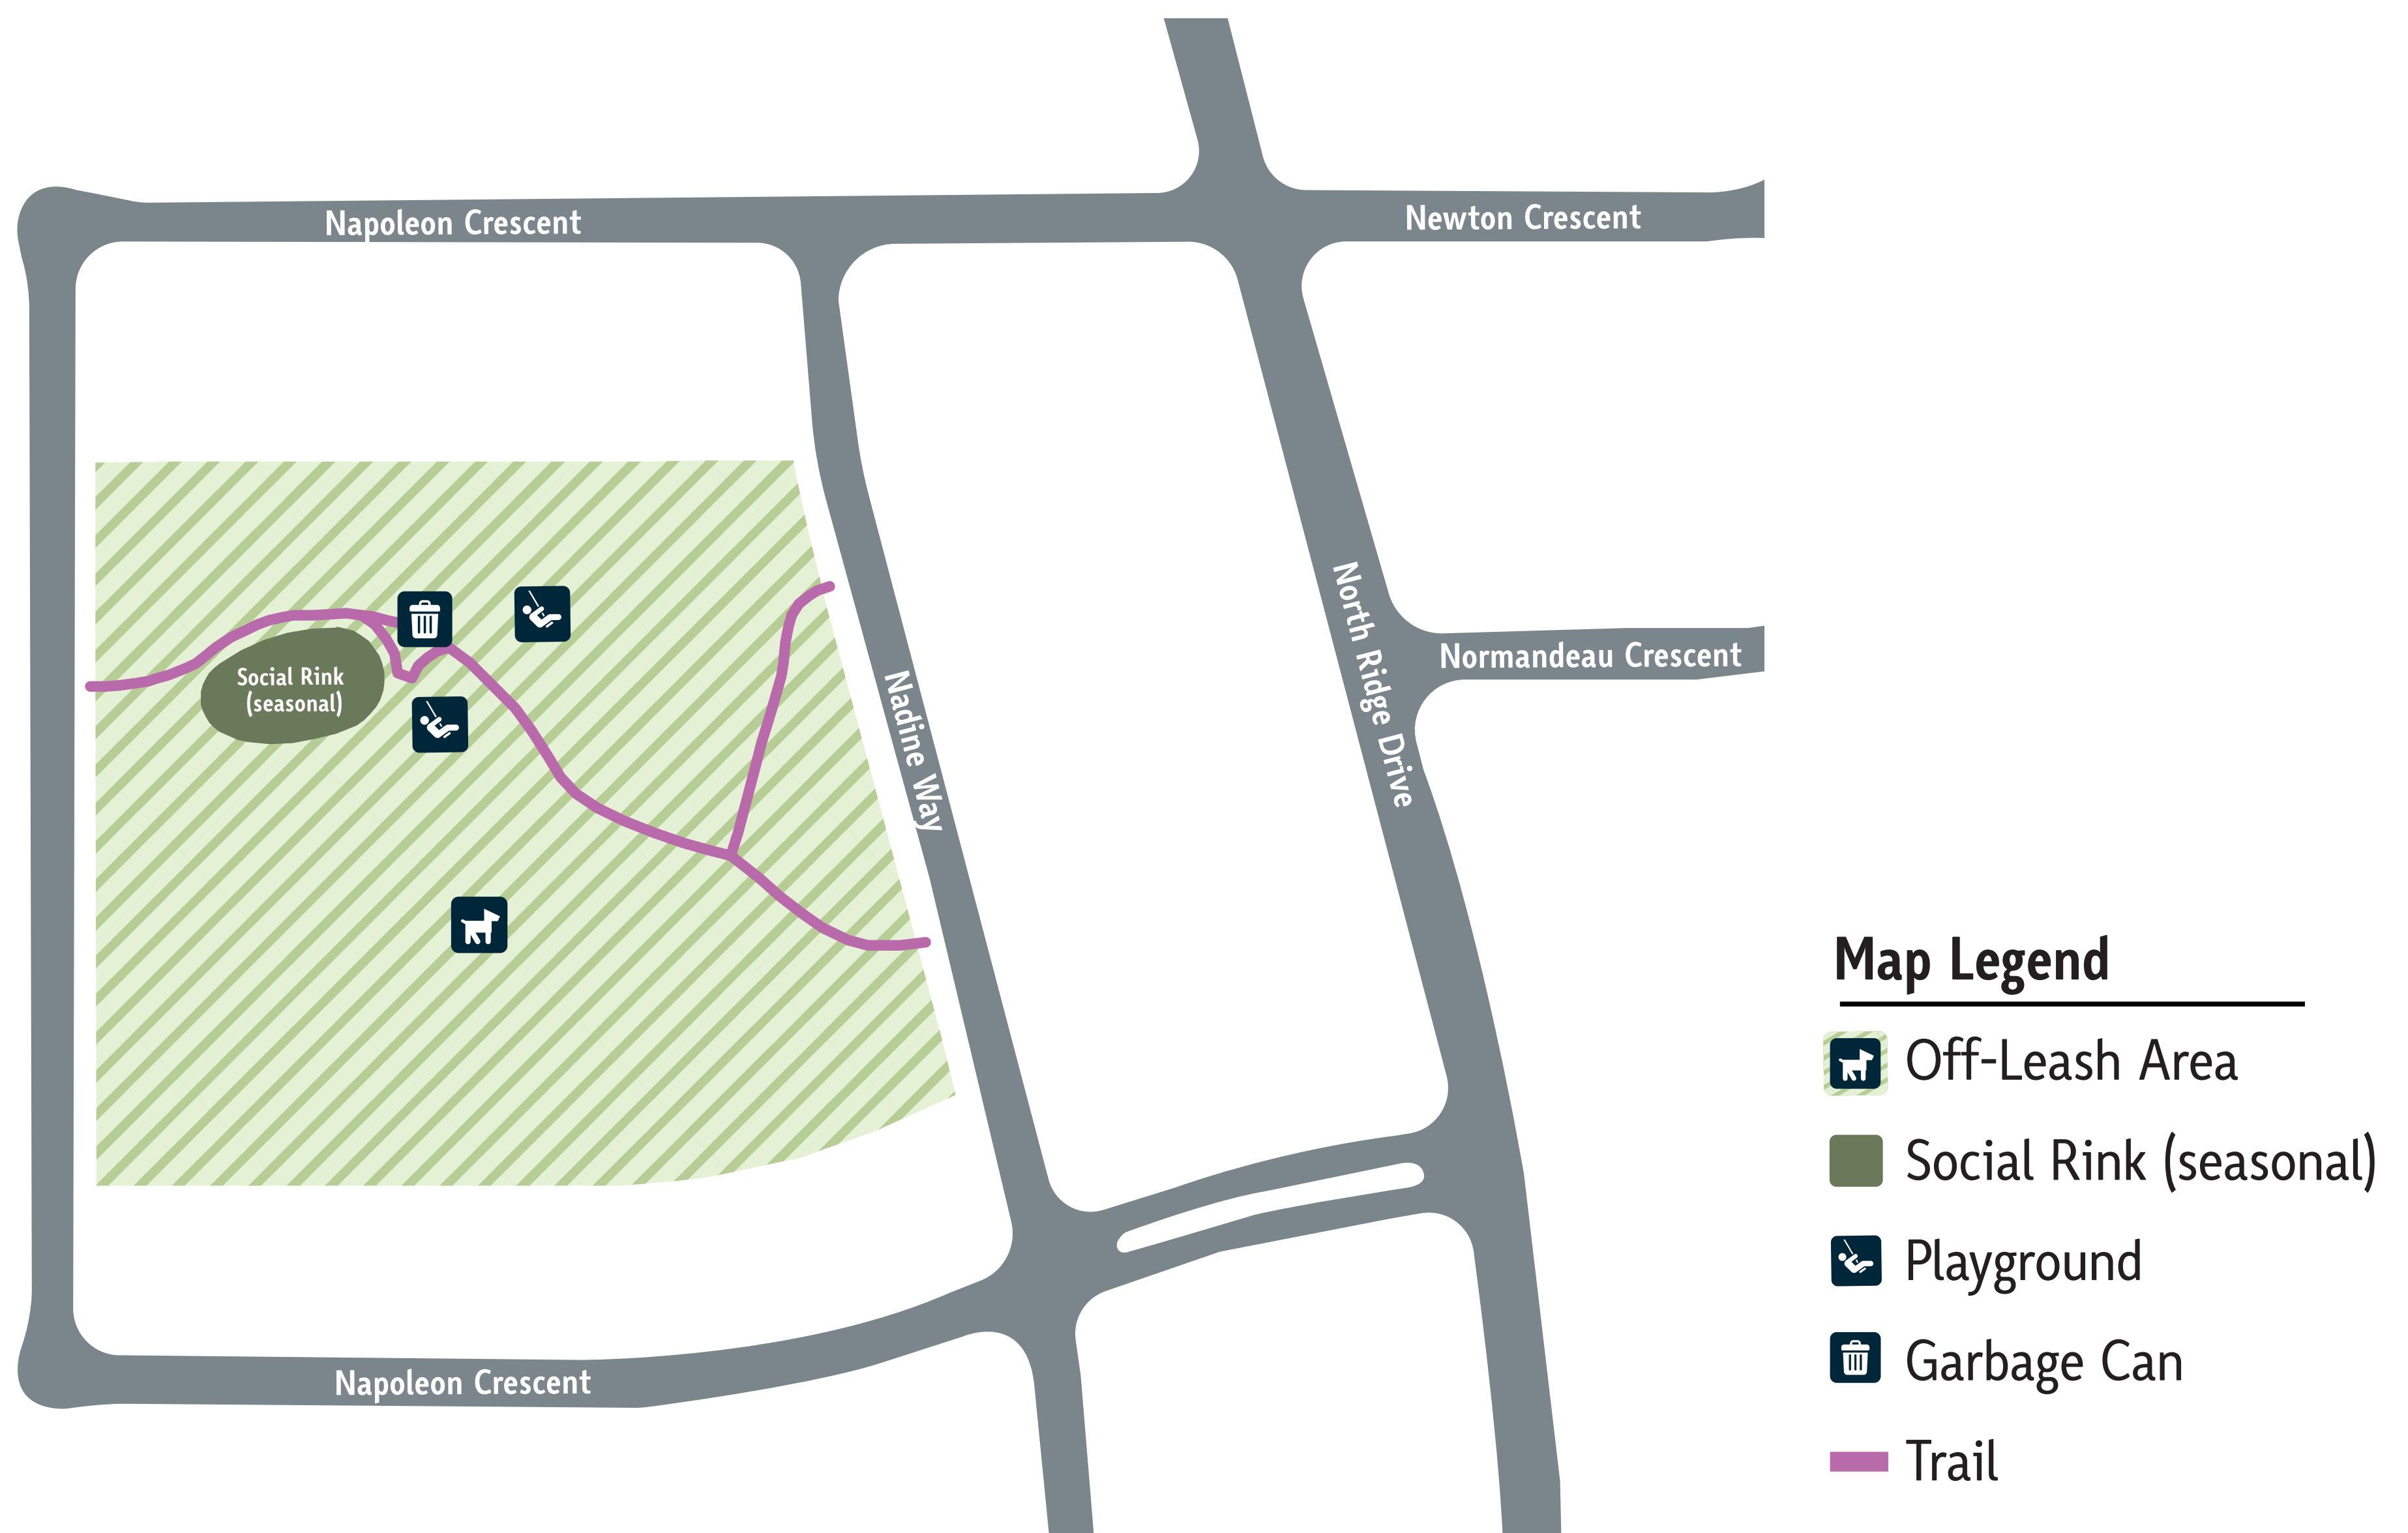

Napoleon Park Off-Leash Area

Some visitors and dogs are not ready for the excitement of off-leash areas. Make sure you know when your dog is feeling uncomfortable or overwhelmed.

To ensure off-leash areas are safe and comfortable for all, please follow these guidelines as per Animal Bylaw 11/2013:

- The behaviour of your dog is your responsibility. Keep your dog under control at all times.
- Owners must pick up poop immediately and always carry a means of picking up after their dog. Fines apply for non-compliance.
- Dogs must be on-leash when on or within one metre of trails, including trails in an off-leash area. Dog walkers must always carry a leash.
- Dogs are prohibited from being in playground areas even when on a leash.
- All areas are on-leash when organized sporting activities are taking place.

St. Albert is an on-leash community, unless in one of the City's designated dog parks or off-leash sites.

Report non-compliance to Municipal Enforcement at 780-458-7700.