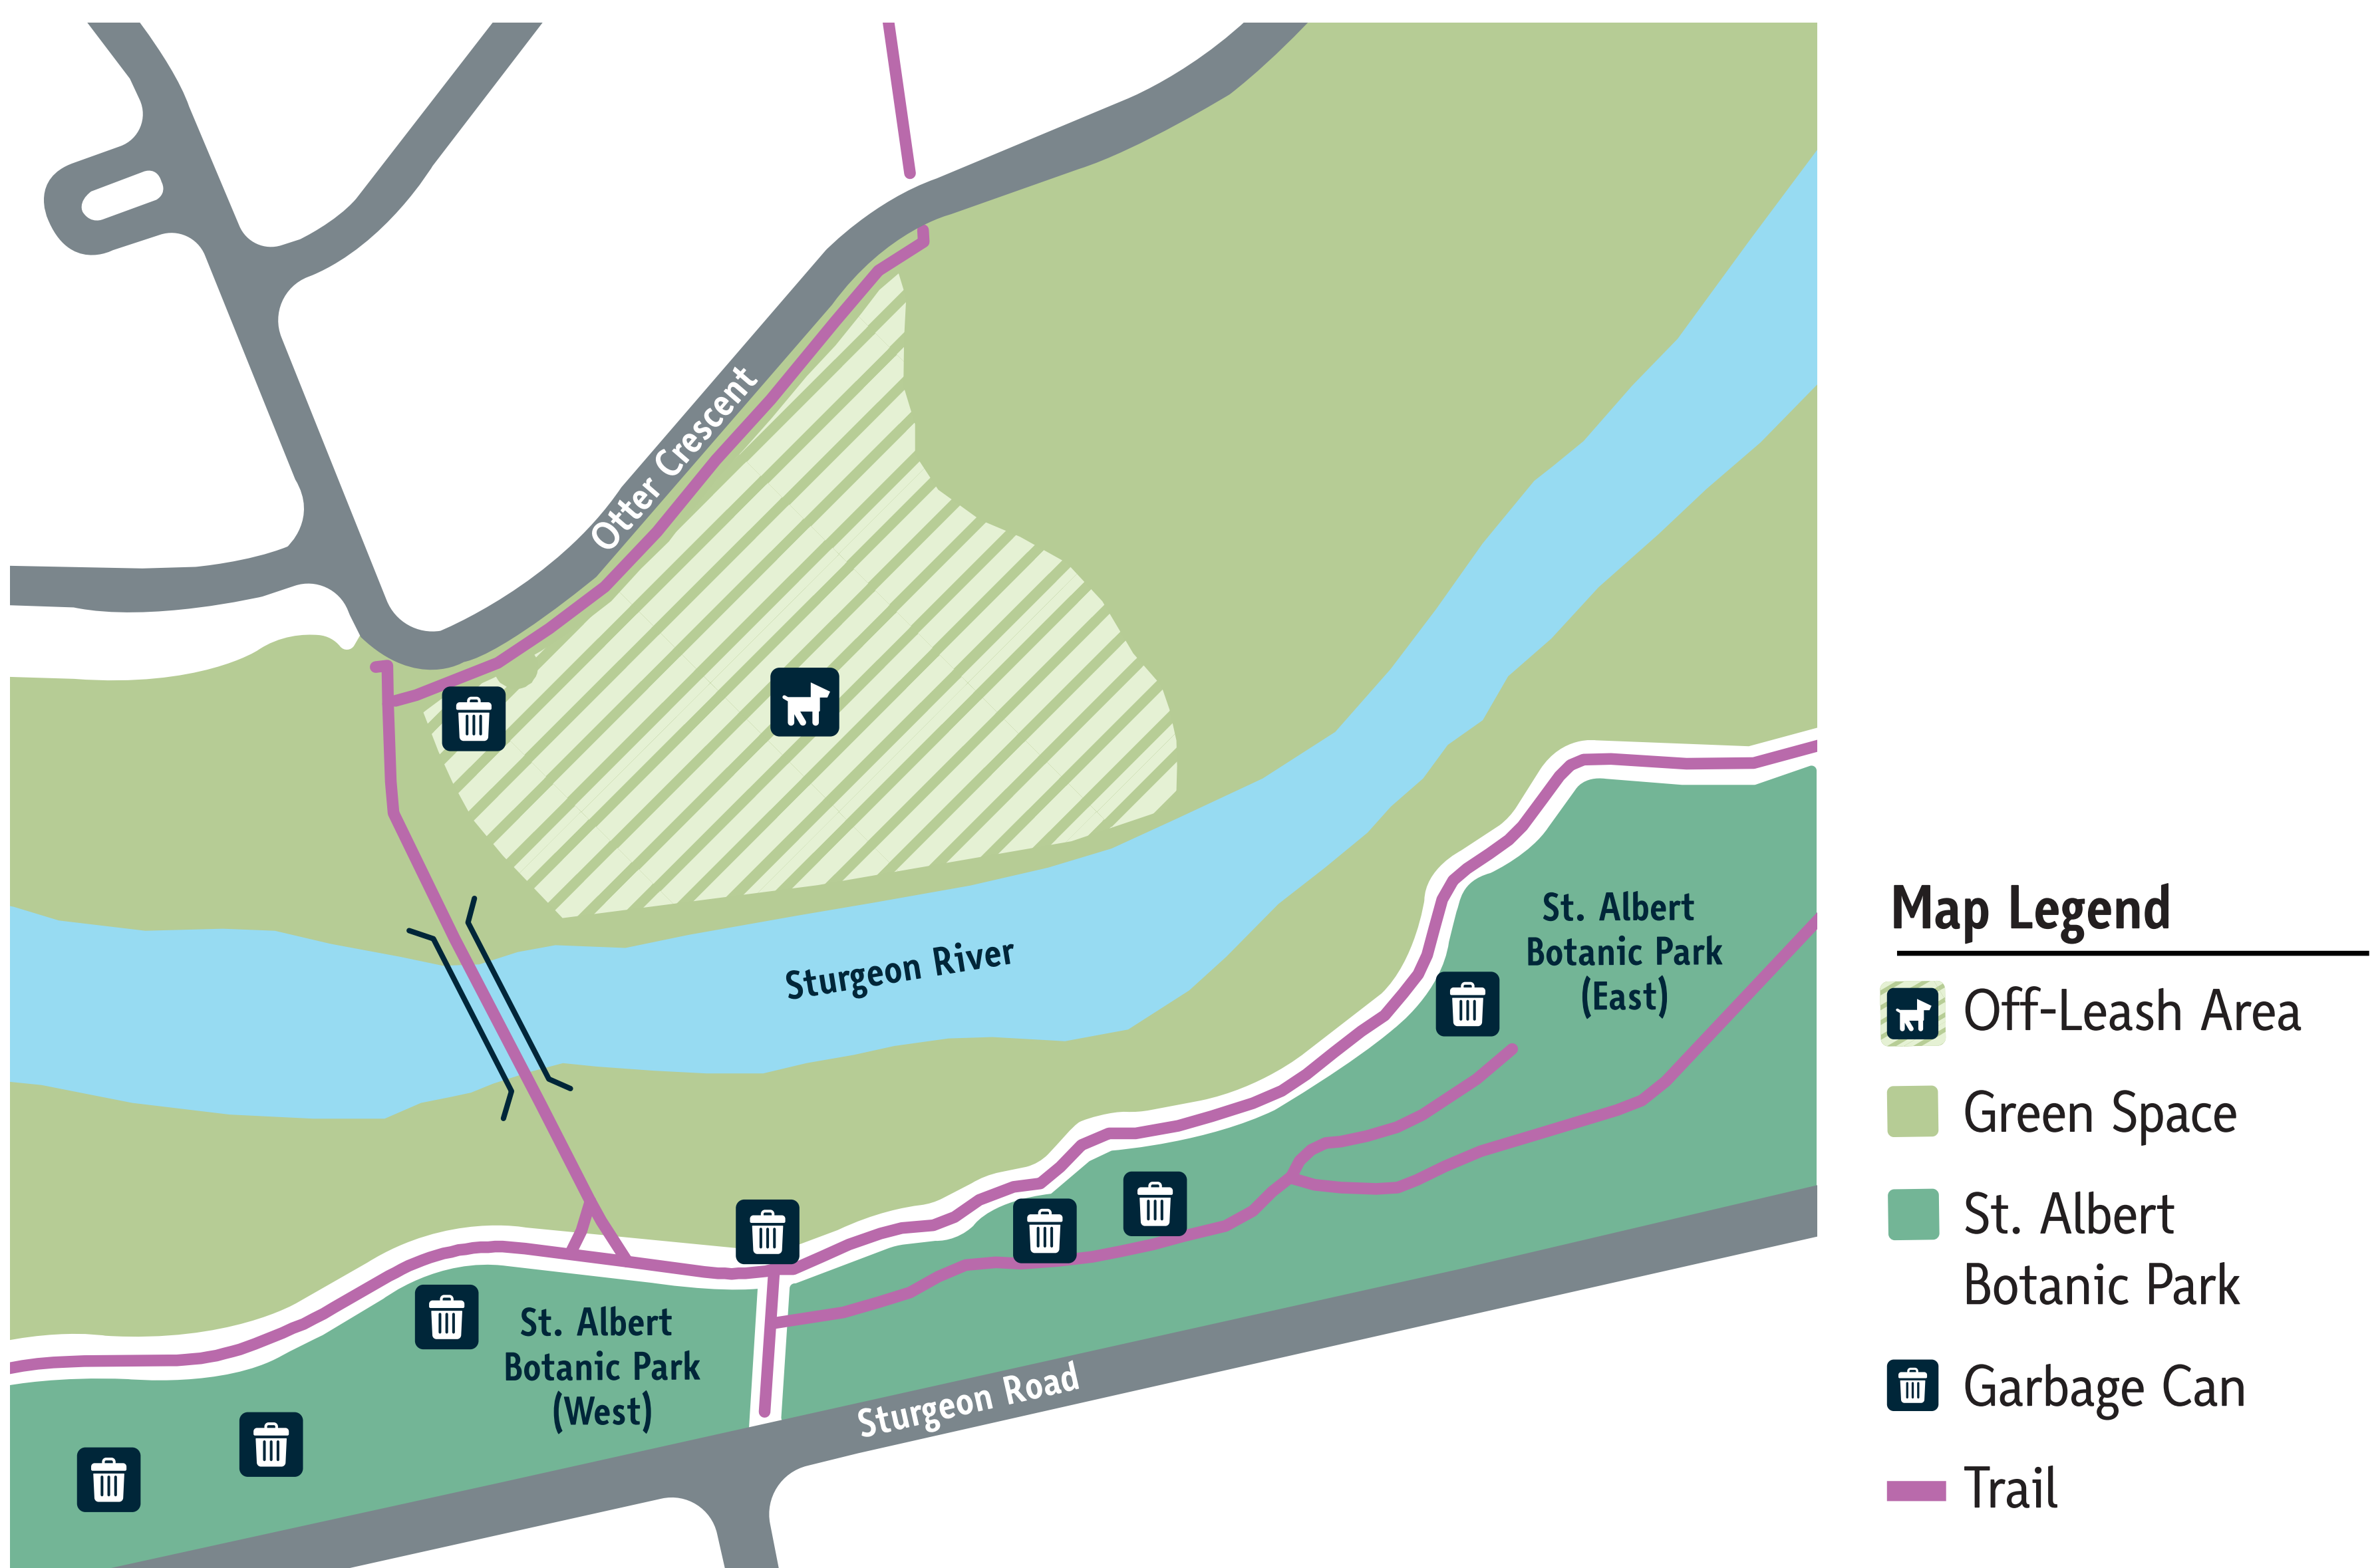

Red Willow Park - Otter Crescent Off-Leash Area

Some visitors and dogs are not ready for the excitement of off-leash areas. Make sure you know when your dog is feeling uncomfortable or overwhelmed.

To ensure off-leash areas are safe and comfortable for all, please follow these guidelines as per Animal Bylaw 11/2013:

- The behaviour of your dog is your responsibility. Keep your dog under control at all times.
- Owners must pick up poop immediately and always carry a means of picking up after their dog. Fines apply for non-compliance.
- Dogs must be on-leash when on or within one metre of trails, including trails in an off-leash area. Dog walkers must always carry a leash.
- Dogs are prohibited from being in playground areas even when on a leash.
- All areas are on-leash when organized sporting activities are taking place.

St. Albert is an on-leash community, unless in one of the City's designated dog parks or off-leash sites.

Report non-compliance to Municipal Enforcement at 780-458-7700.