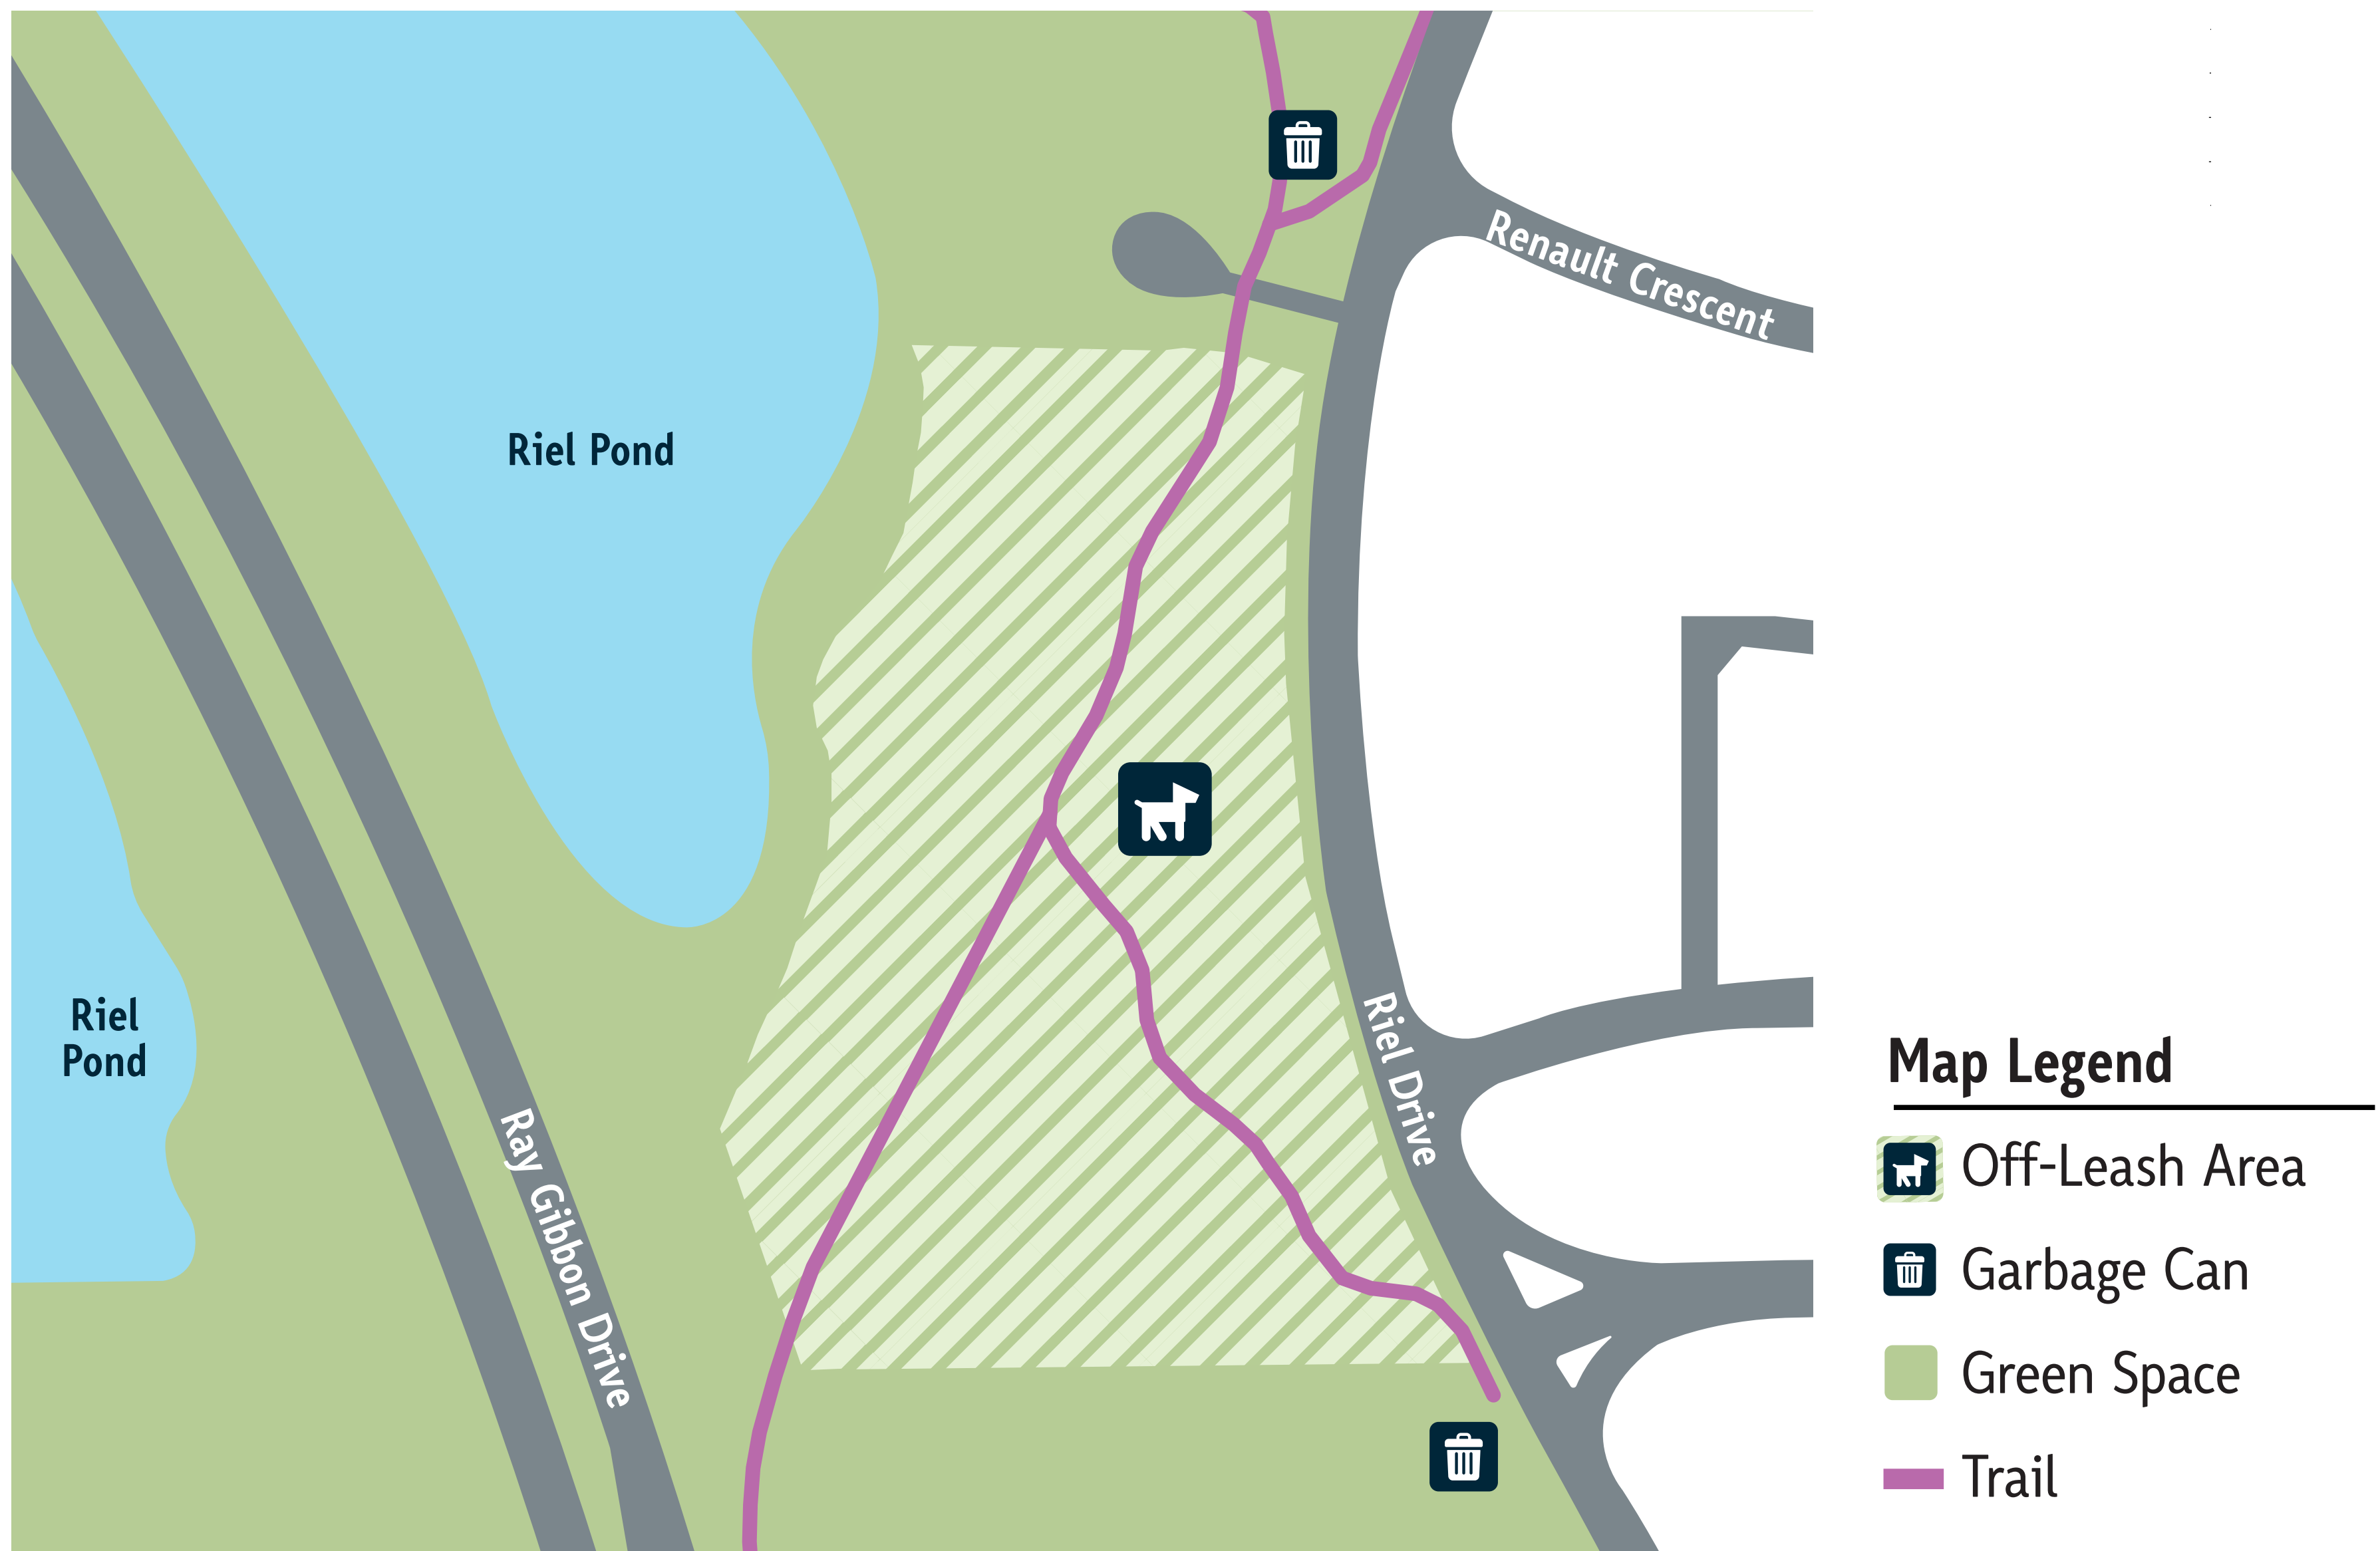

Riel Recreation Off-Leash Area

Some visitors and dogs are not ready for the excitement of off-leash areas. Make sure you know when your dog is feeling uncomfortable or overwhelmed.

To ensure off-leash areas are safe and comfortable for all, please follow these guidelines as per Animal Bylaw 11/2013:

- The behaviour of your dog is your responsibility. Keep your dog under control at all times.
- Owners must pick up poop immediately and always carry a means of picking up after their dog. Fines apply for non-compliance.
- Dogs must be on-leash when on or within one metre of trails, including trails in an off-leash area. Dog walkers must always carry a leash.
- Dogs are prohibited from being in playground areas even when on a leash.
- All areas are on-leash when organized sporting activities are taking place.

St. Albert is an on-leash community, unless in one of the City's designated dog parks or off-leash sites.

Report non-compliance to Municipal Enforcement at 780-458-7700.