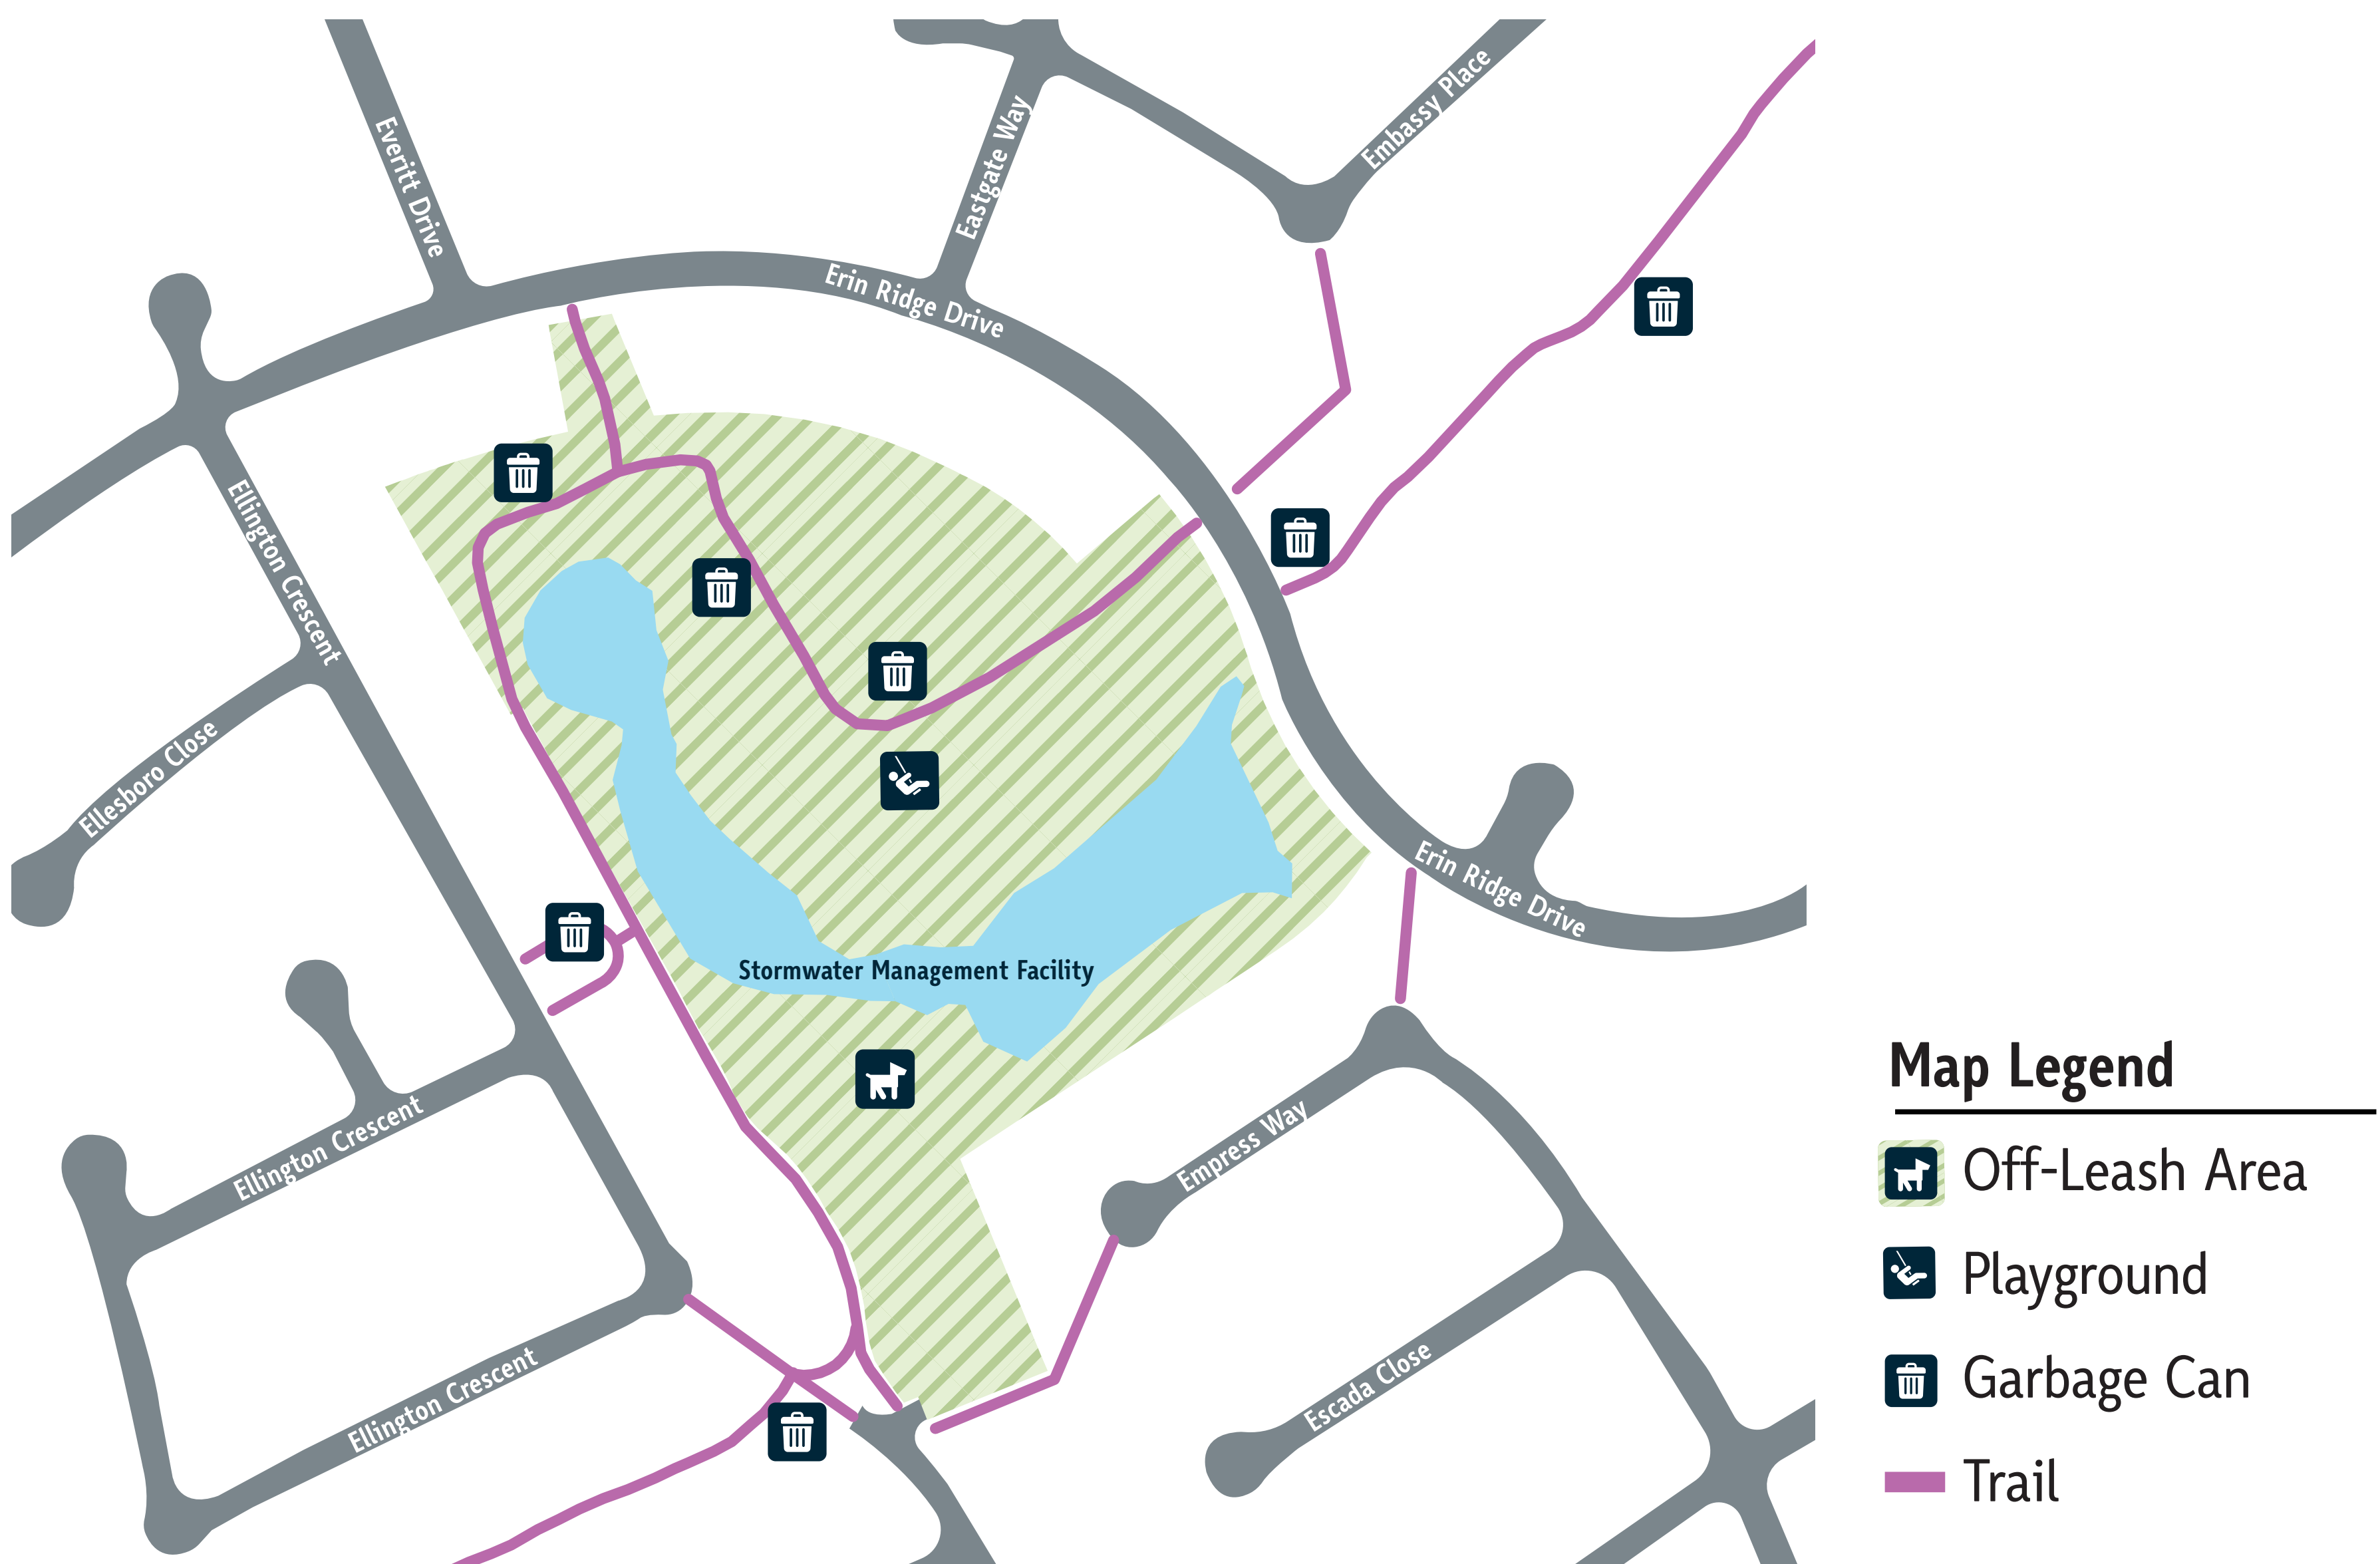

Ted Hole Park Off-Leash Area

Some visitors and dogs are not ready for the excitement of off-leash areas. Make sure you know when your dog is feeling uncomfortable or overwhelmed.

To ensure off-leash areas are safe and comfortable for all, please follow these guidelines as per Animal Bylaw 11/2013:

- The behaviour of your dog is your responsibility. Keep your dog under control at all times.
- Owners must pick up poop immediately and always carry a means of picking up after their dog. Fines apply for non-compliance.
- Dogs must be on-leash when on or within one metre of trails, including trails in an off-leash area. Dog walkers must always carry a leash.
- Dogs are prohibited from being in playground areas even when on a leash.
- All areas are on-leash when organized sporting activities are taking place.

St. Albert is an on-leash community, unless in one of the City's designated dog parks or off-leash sites.

Report non-compliance to Municipal Enforcement at 780-458-7700.