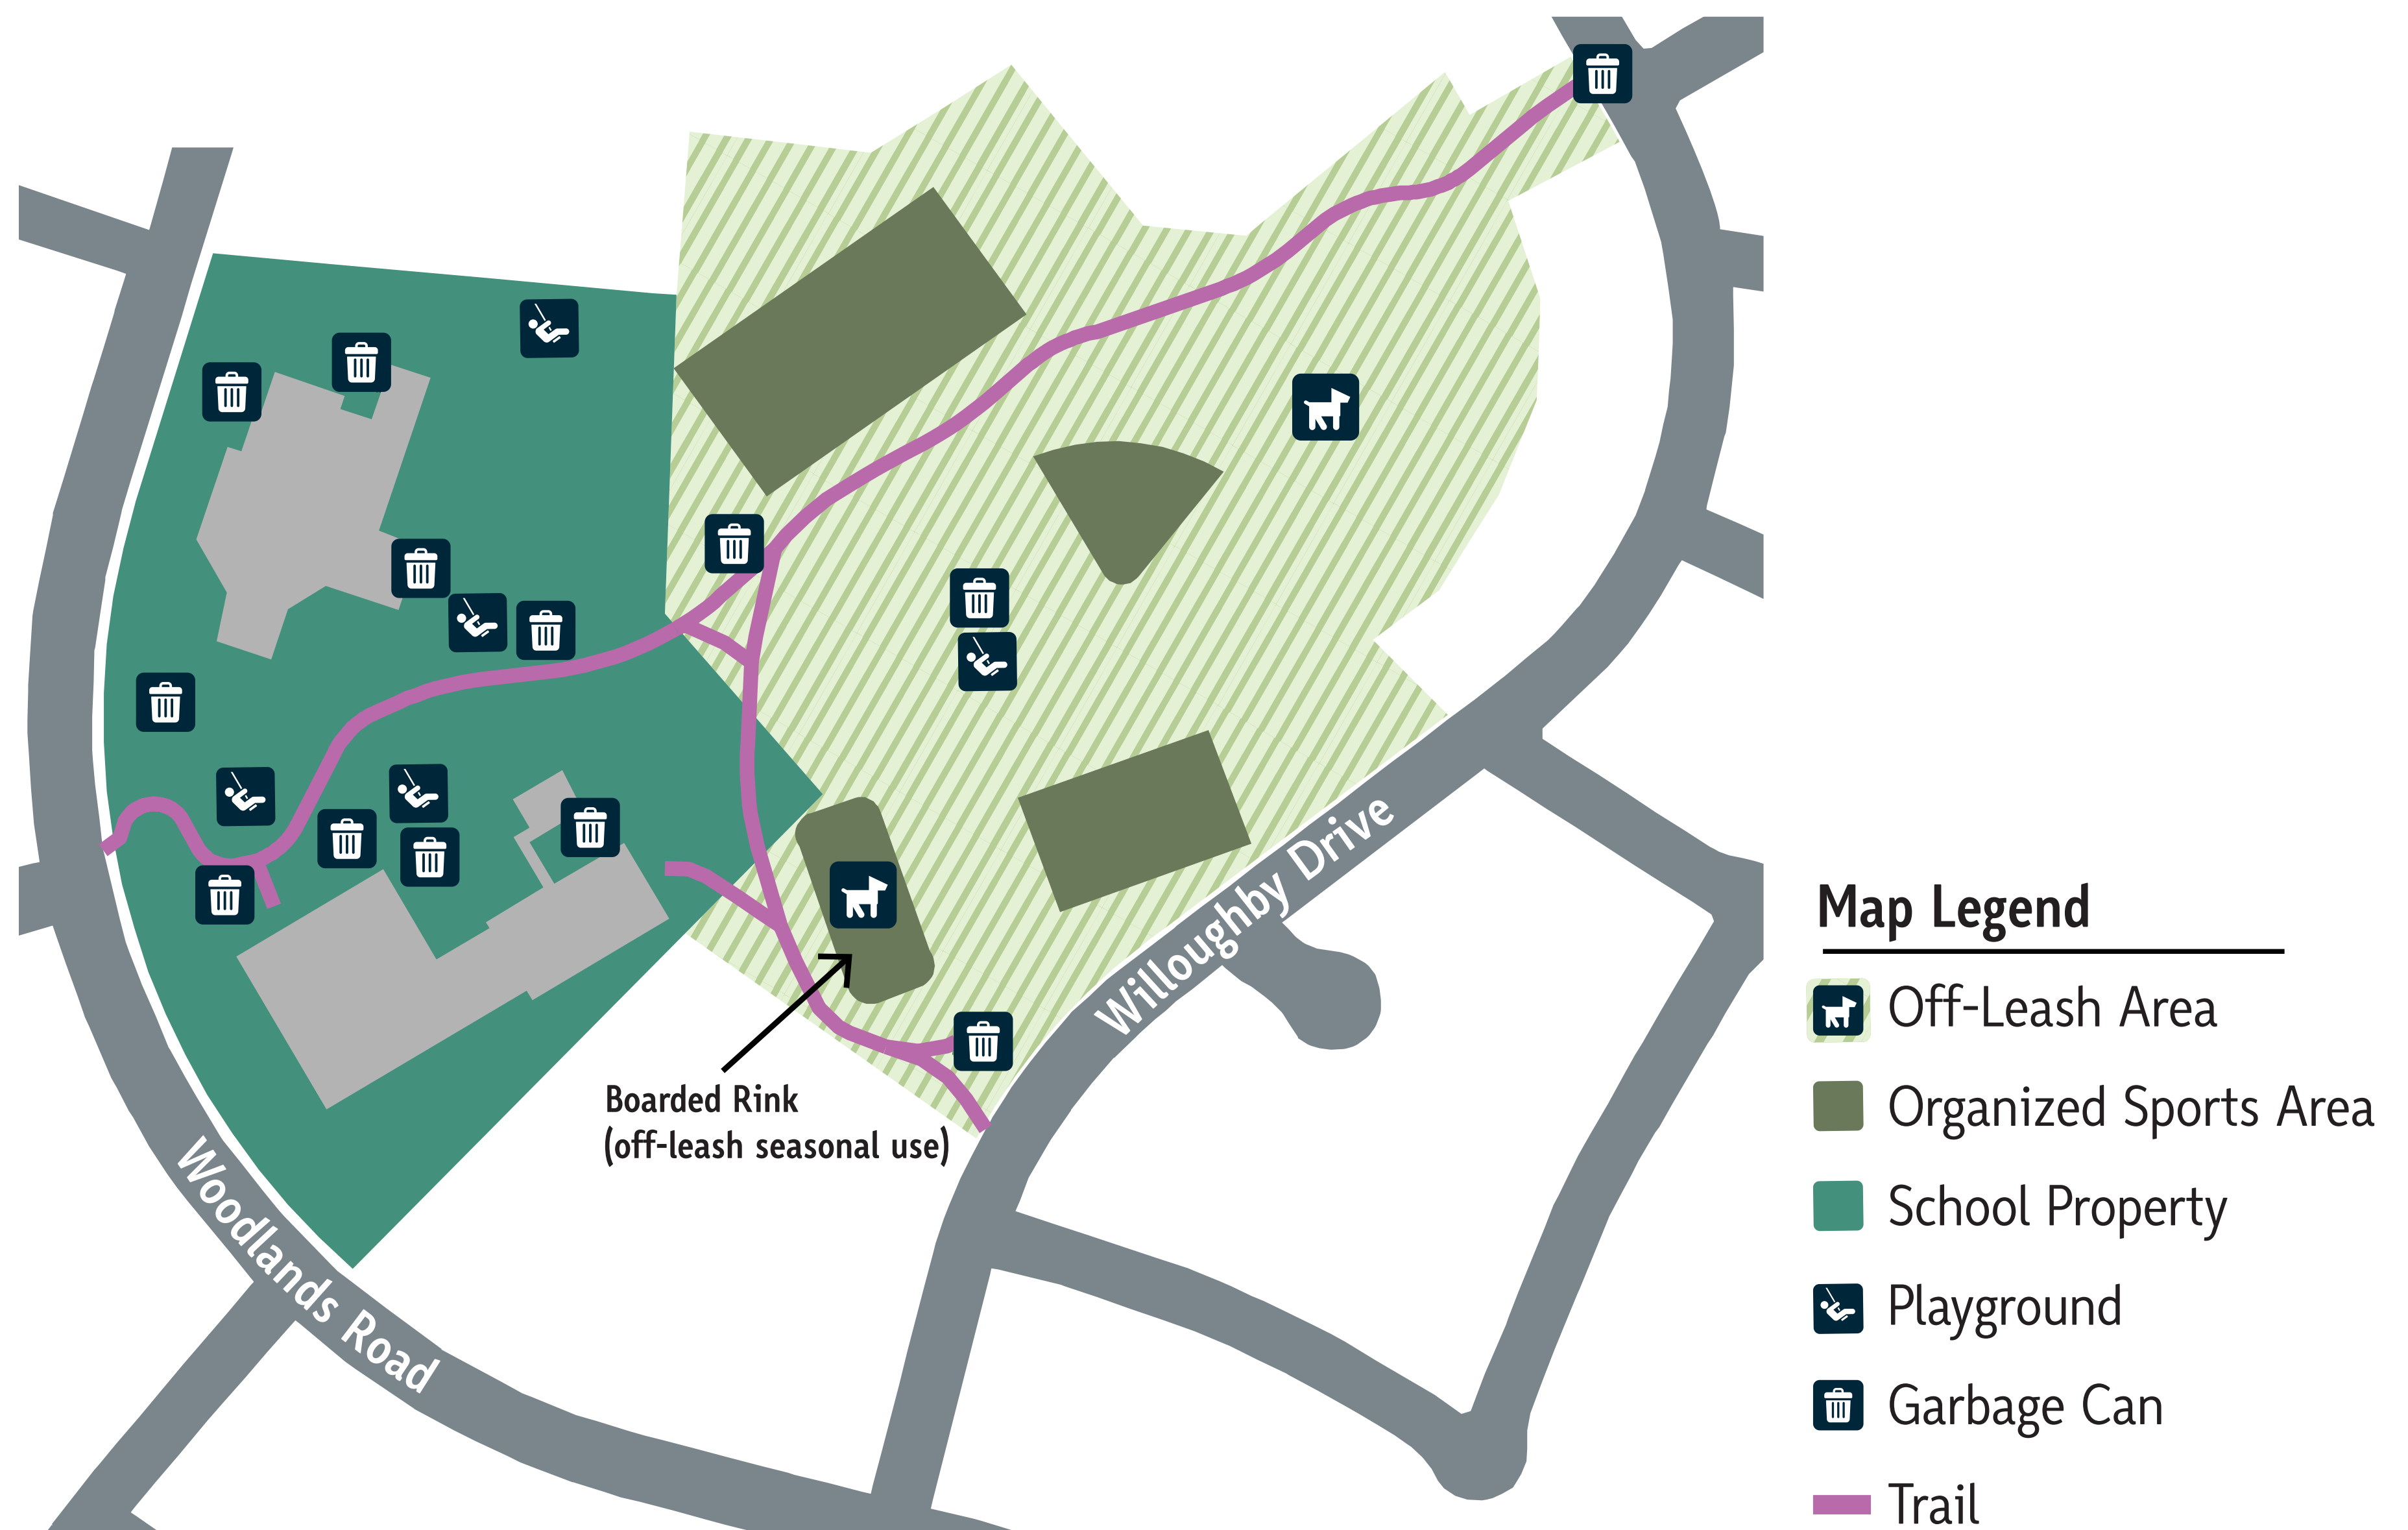

Willoughby Park Off-Leash Area

Some visitors and dogs are not ready for the excitement of off-leash areas. Make sure you know when your dog is feeling uncomfortable or overwhelmed.

To ensure off-leash areas are safe and comfortable for all, please follow these guidelines as per Animal Bylaw 11/2013:

- The behaviour of your dog is your responsibility. Keep your dog under control at all times.
- Owners must pick up poop immediately and always carry a means of picking up after their dog. Fines apply for non-compliance.
- Dogs must be on-leash when on or within one metre of trails, including trails in an off-leash area. Dog walkers must always carry a leash.
- Dogs are prohibited from being in playground areas even when on a leash.
- All areas are on-leash when organized sporting activities are taking place.

St. Albert is an on-leash community, unless in one of the City's designated dog parks or off-leash sites.

Report non-compliance to Municipal Enforcement at 780-458-7700.