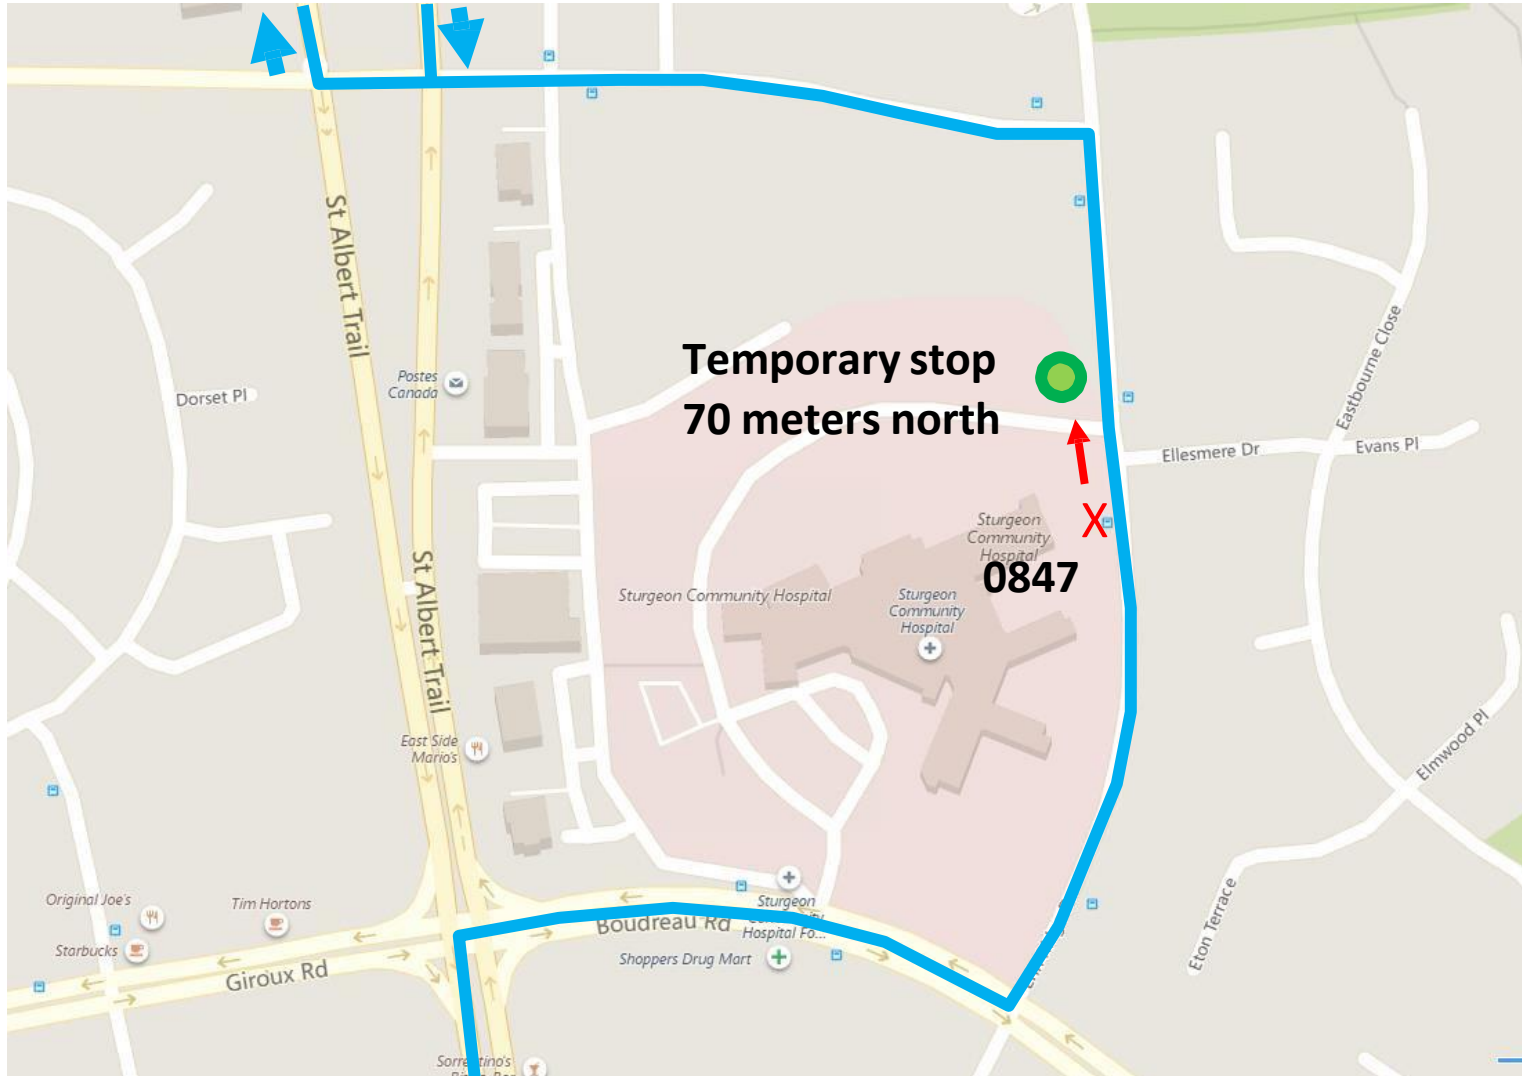

Customer Alert – Stop Closure (Sept 17 – Nov 3)

Routes A14 (Stop #0847 – Erin Ridge Dr & Ellesmere Dr)

**ST. ALBERT
TRANSIT**

ridestat.ca