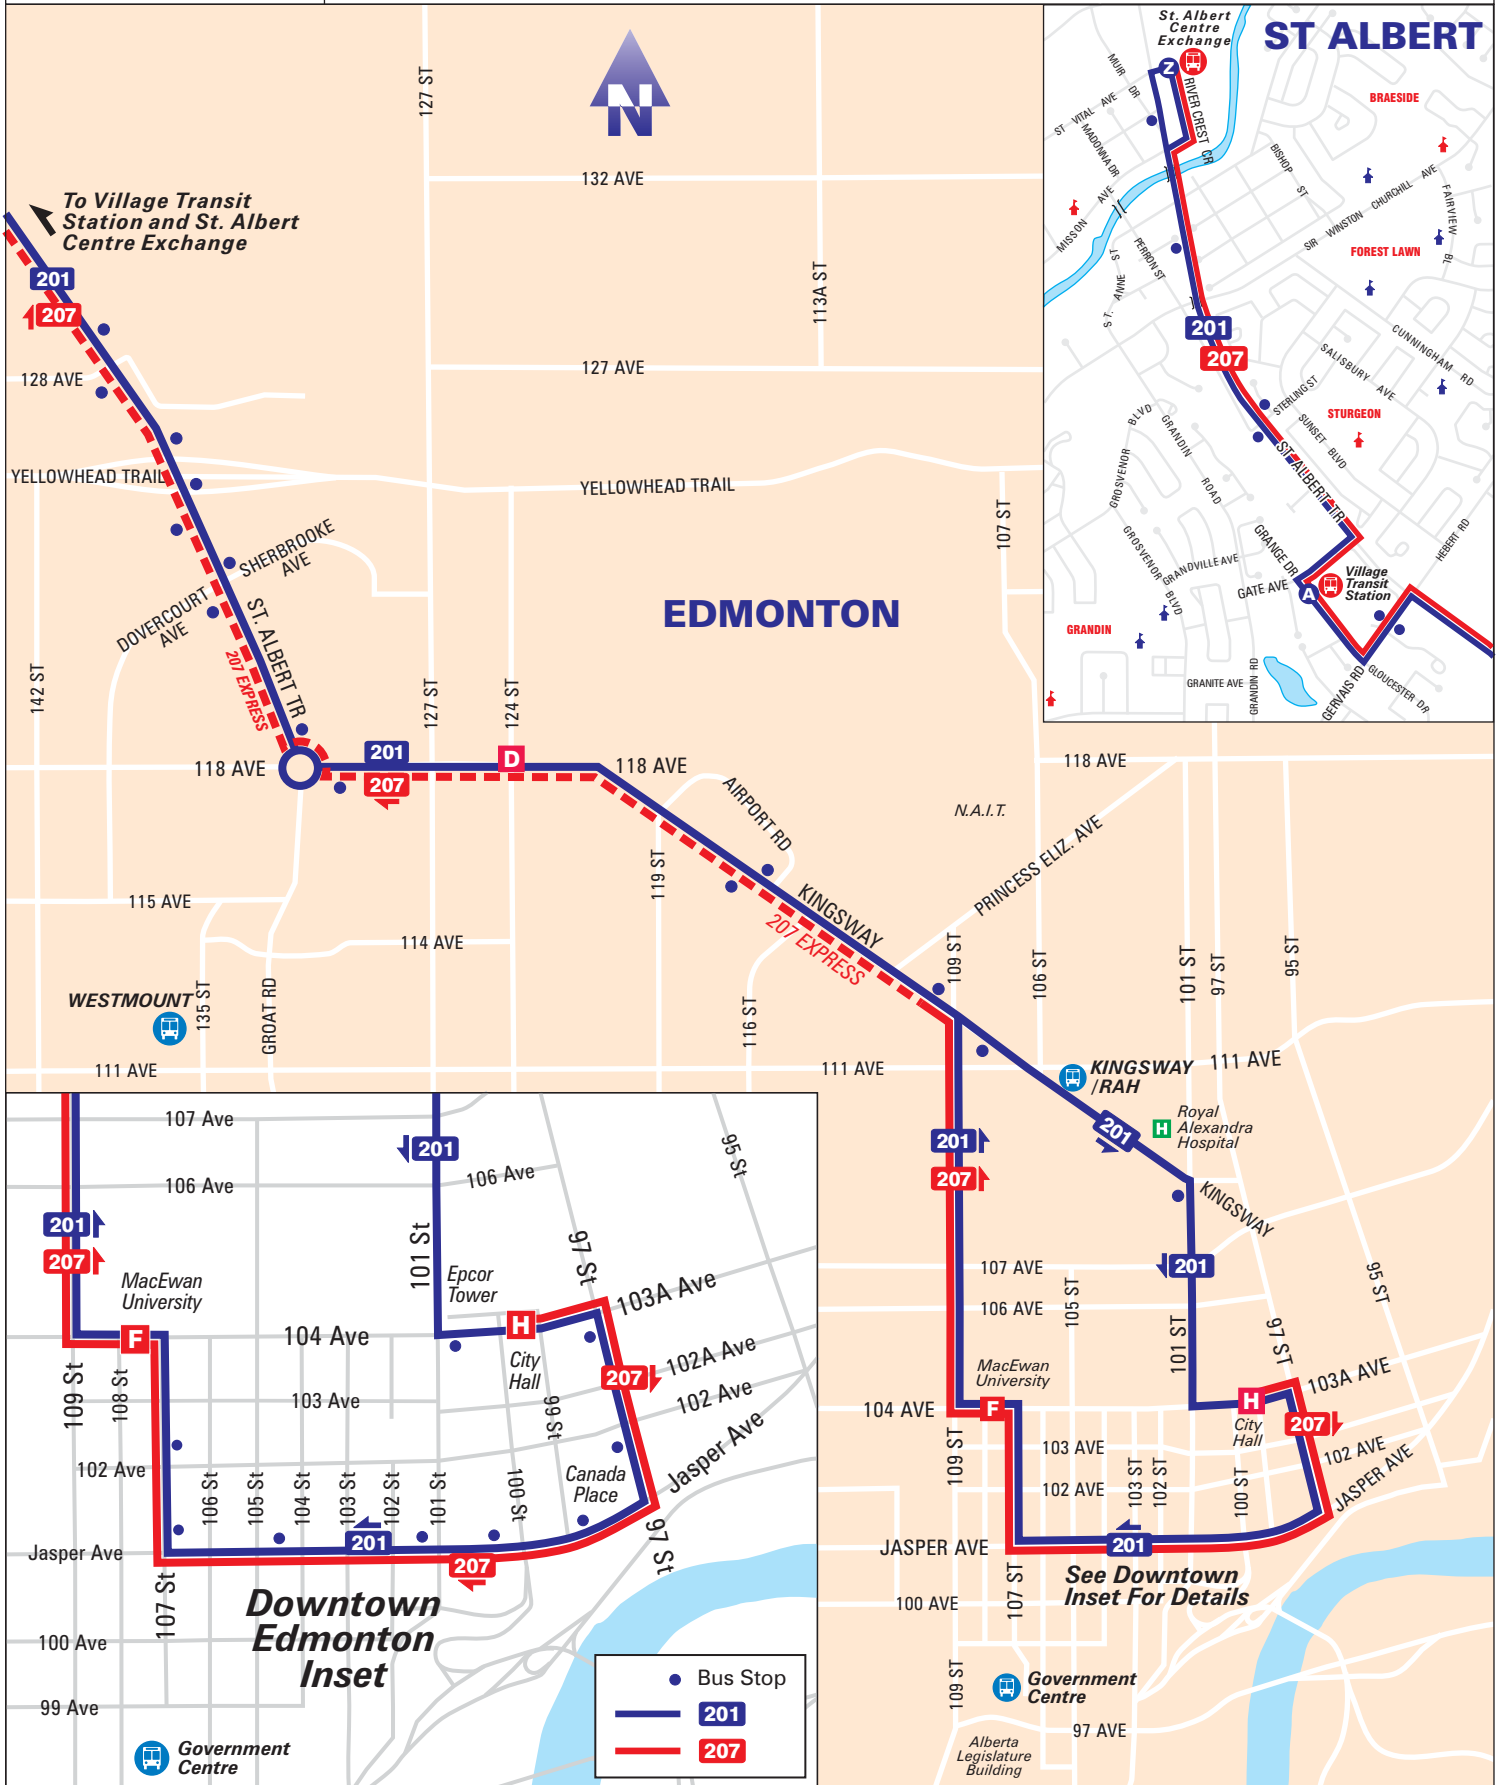

# Route 201 & 207 - Weekdays

Servicing

St. Albert - Downtown Edmonton

# Route 201 & 207- Weekdays

Servicing

St. Albert - Downtown Edmonton

# Continues as 211.

\* Continues as 207.

See Page 26 for route 201 Saturday schedule.

See Page 29 for route 201 Sunday schedule.

Subject to change without notice.

Trip operates *Express* to VTS after Kingsway and 109 Street.