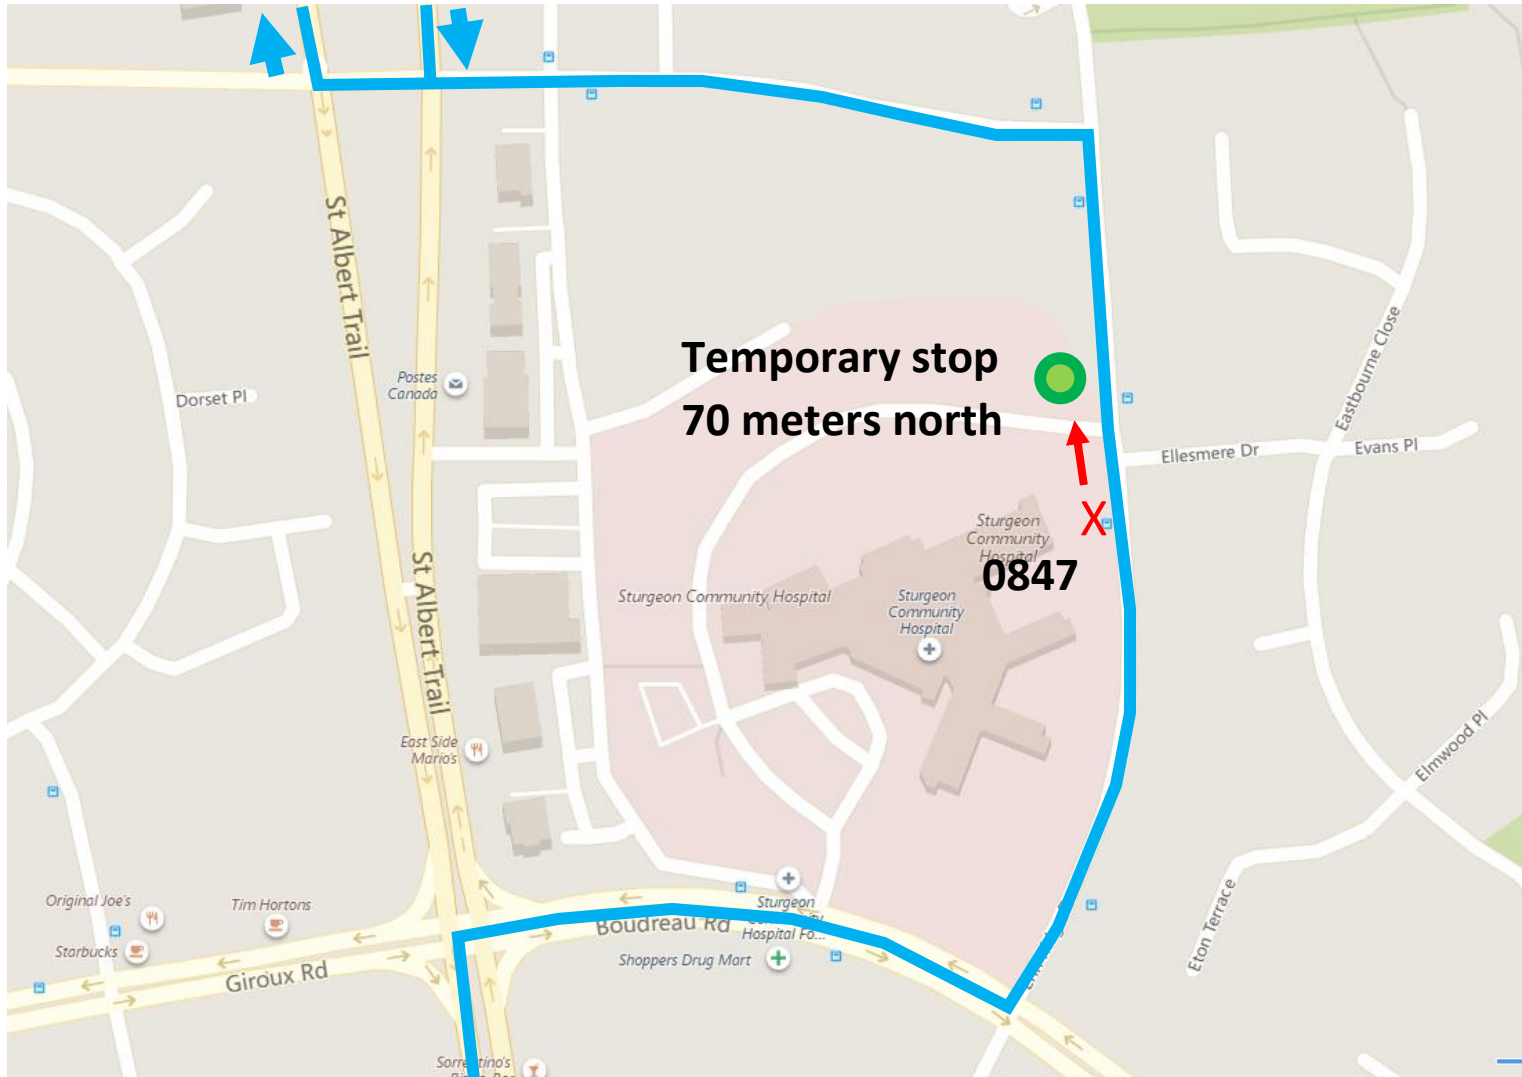

Customer Alert – Stop Closure (June 10 - June 24)

Routes A14 (Stop #0847 – Erin Ridge Dr & Ellesmere Dr)

**ST. ALBERT
TRANSIT**

ridestat.ca