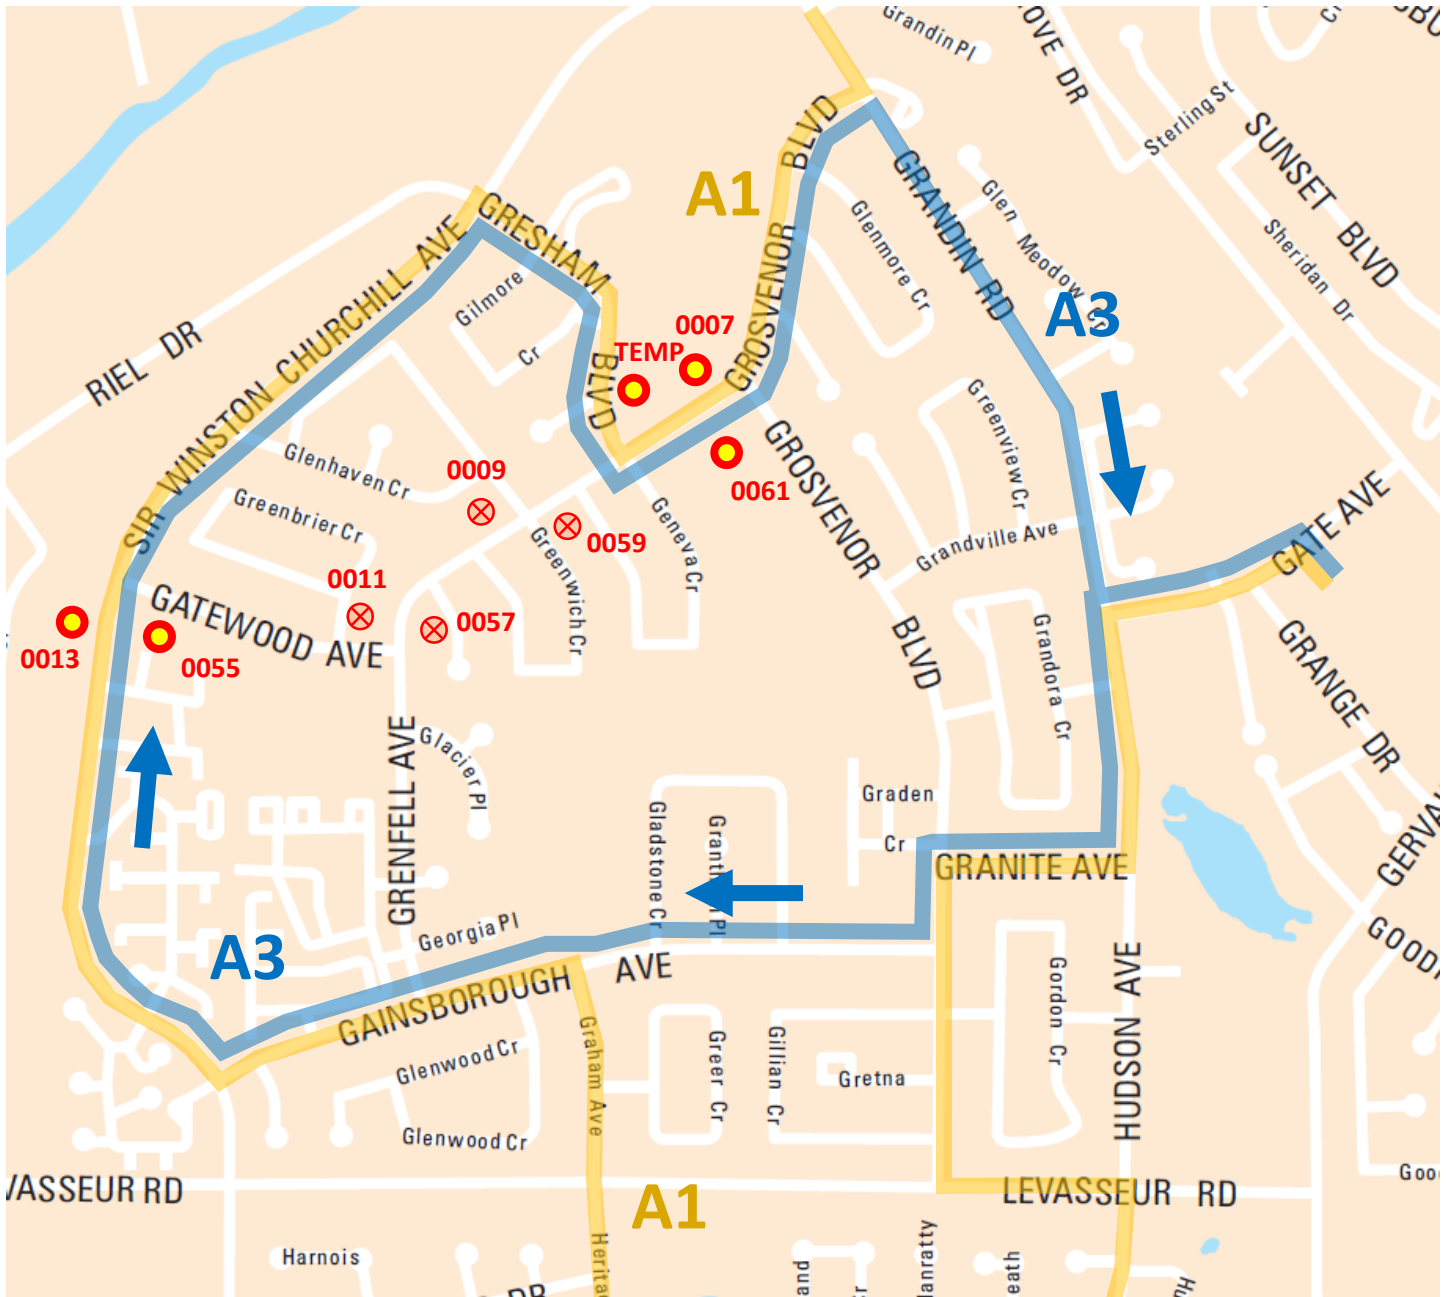

Grandin Detour

Routes A1 and A3

Effective until Friday, September 22, 2017

 Closed Stop

 Alternate Stop