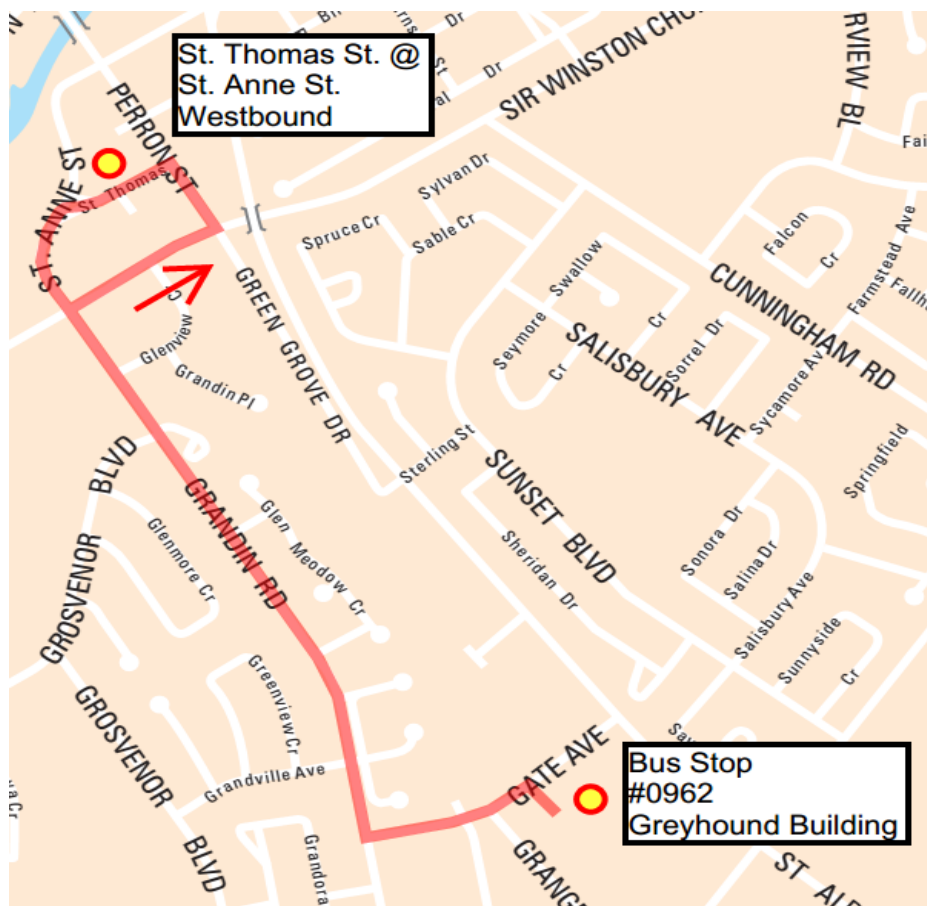

Children's Festival Shuttle Schedule

Tuesday - Saturday

Sunday

Village Transit Station Greyhound Bldg. Departure	Children's Festival St. Thomas Street Departure	Village Transit Station Greyhound Bldg. Arrival
7:45	7:50	7:55
8:00	8:05	8:10
8:15	8:20	8:25
8:30	8:35	8:40
8:45	8:50	8:55
9:00	9:05	9:10
9:15	9:20	9:25
9:30	9:35	9:40
9:45	9:50	9:55
10:00	10:05	10:10
10:15	10:20	10:25
10:30	10:35	10:40
10:45	10:50	10:55
11:00	11:05	11:10
11:15	11:20	11:25
11:30	11:35	11:40
11:45	11:50	11:55
12:00	12:05	12:10
12:15	12:20	12:25
12:30	12:35	12:40
12:45	12:50	12:55
1:00	1:05	1:10
1:15	1:20	1:25
1:30	1:35	1:40
1:45	1:50	1:55
2:00	2:05	2:10
2:15	2:20	2:25
2:30	2:35	2:40
2:45	2:50	2:55
3:00	3:05	3:10
3:15	3:20	3:25
3:30	3:35	3:40
3:45	3:50	3:55
4:00	4:05	4:10
4:15	4:20	4:25
4:30	4:35	4:40
4:45	4:50	4:55
5:00	5:05	5:10
5:15	5:20	5:25
5:30	5:35	5:40

AM

PM

PM

Village Transit Station Greyhound Bldg. Departure	Children's Festival St. Thomas Street Departure	Village Transit Station Greyhound Bldg. Arrival
7:45	7:50	7:55
8:00	8:05	8:10
8:15	8:20	8:25
8:30	8:35	8:40
8:45	8:50	8:55
9:00	9:05	9:10
9:15	9:20	9:25
9:30	9:35	9:40
9:45	9:50	9:55
10:00	10:05	10:10
10:15	10:20	10:25
10:30	10:35	10:40
...and every 15 minutes until		
1:45	1:50	1:55
2:00	2:05	2:10
2:15	2:20	2:25
2:30	2:35	2:40
2:45	2:50	2:55
3:00	3:05	3:10
3:15	3:20	3:25
3:30	3:35	3:40
3:45	3:50	3:55
4:00	4:05	4:10
4:15	4:20	4:25
4:30	4:35	4:40
4:45	4:50	4:55
5:00	5:05	5:10
5:15	5:20	5:25
5:30	5:35	5:40
5:45	5:50	5:55
6:00	6:05	6:10
6:15	6:20	6:25
6:30	6:35	6:40
6:45	6:50	6:55
7:00	7:05	7:10
7:15	7:20	7:25
7:30	7:35	7:40
7:45	7:50	7:55
8:00	8:05	8:10

Route Map

Free Parking at Village Transit Station

Please note that parking behind the St. Albert Inn is a pay lot.
The parking lot of Village Landing Mall is for mall customers only.
Please do not park in the Christian Reform Church lot on Sunday, June 3.