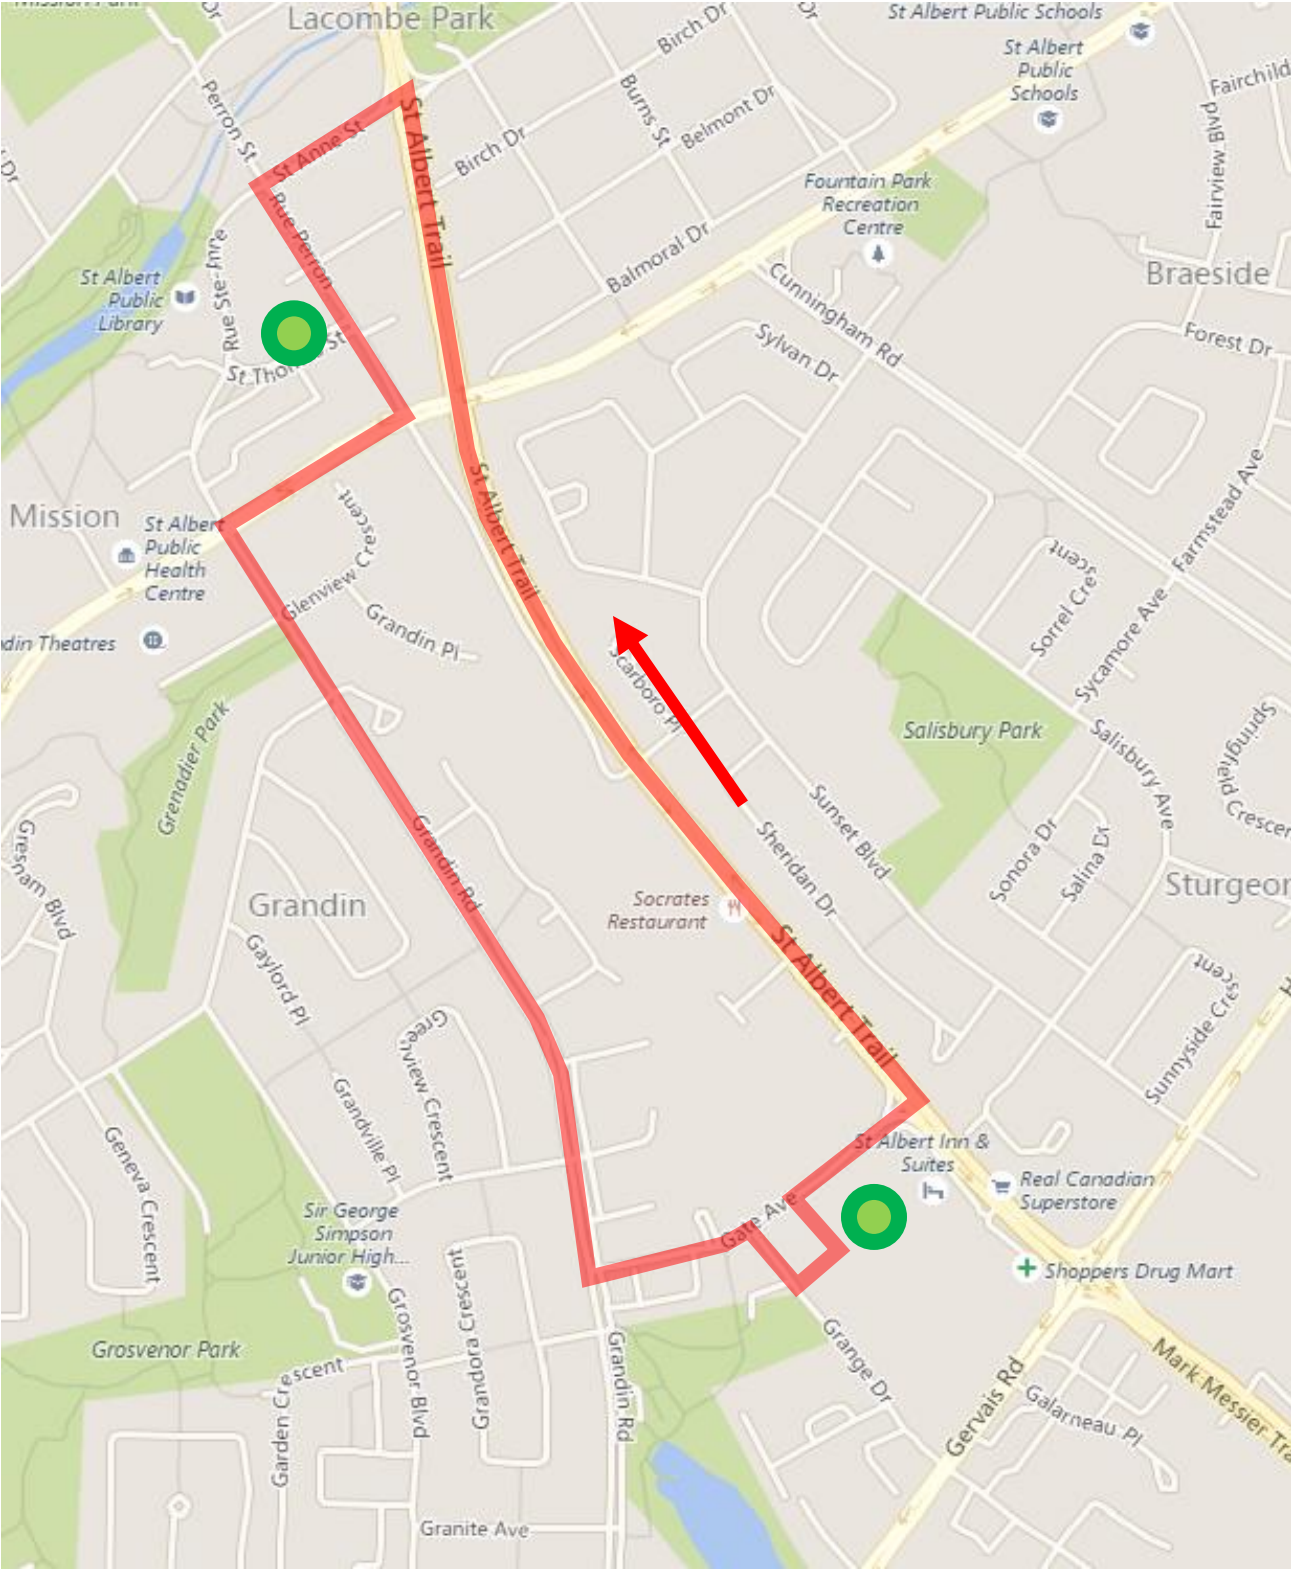

# 2018 St. Albert Farmer's Market

# 2018 St. Albert Farmer's Market

**Depart Village Transit Station  
Greyhound Building  
Bus Stop #0962**

**Depart  
Perron Street Southbound  
Bus Stop #0763**

9:40	9:48	<b>AM</b>
10:00	10:08	
10:20	10:28	
10:40	10:48	
11:00	11:08	
11:20	11:28	
11:40	11:48	
<b>12:00</b>	<b>12:08</b>	<b>PM</b>
<b>12:20</b>	<b>12:28</b>	
<b>12:40</b>	<b>12:48</b>	
<b>1:00</b>	<b>1:08</b>	
<b>1:20</b>	<b>1:28</b>	
<b>1:40</b>	<b>1:48</b>	
<b>2:00</b>	<b>2:08</b>	
<b>2:20</b>	<b>2:28</b>	
<b>2:40</b>	<b>2:48</b>	
<b>3:00</b>	<b>3:08</b>	
<b>3:20</b>	<b>3:28</b>	

## Free Parking at Village Transit Station

Please note that parking behind the St. Albert Inn is a pay lot.

The parking lot of Village Landing Mall is for mall customers only.

Please abide by signage.