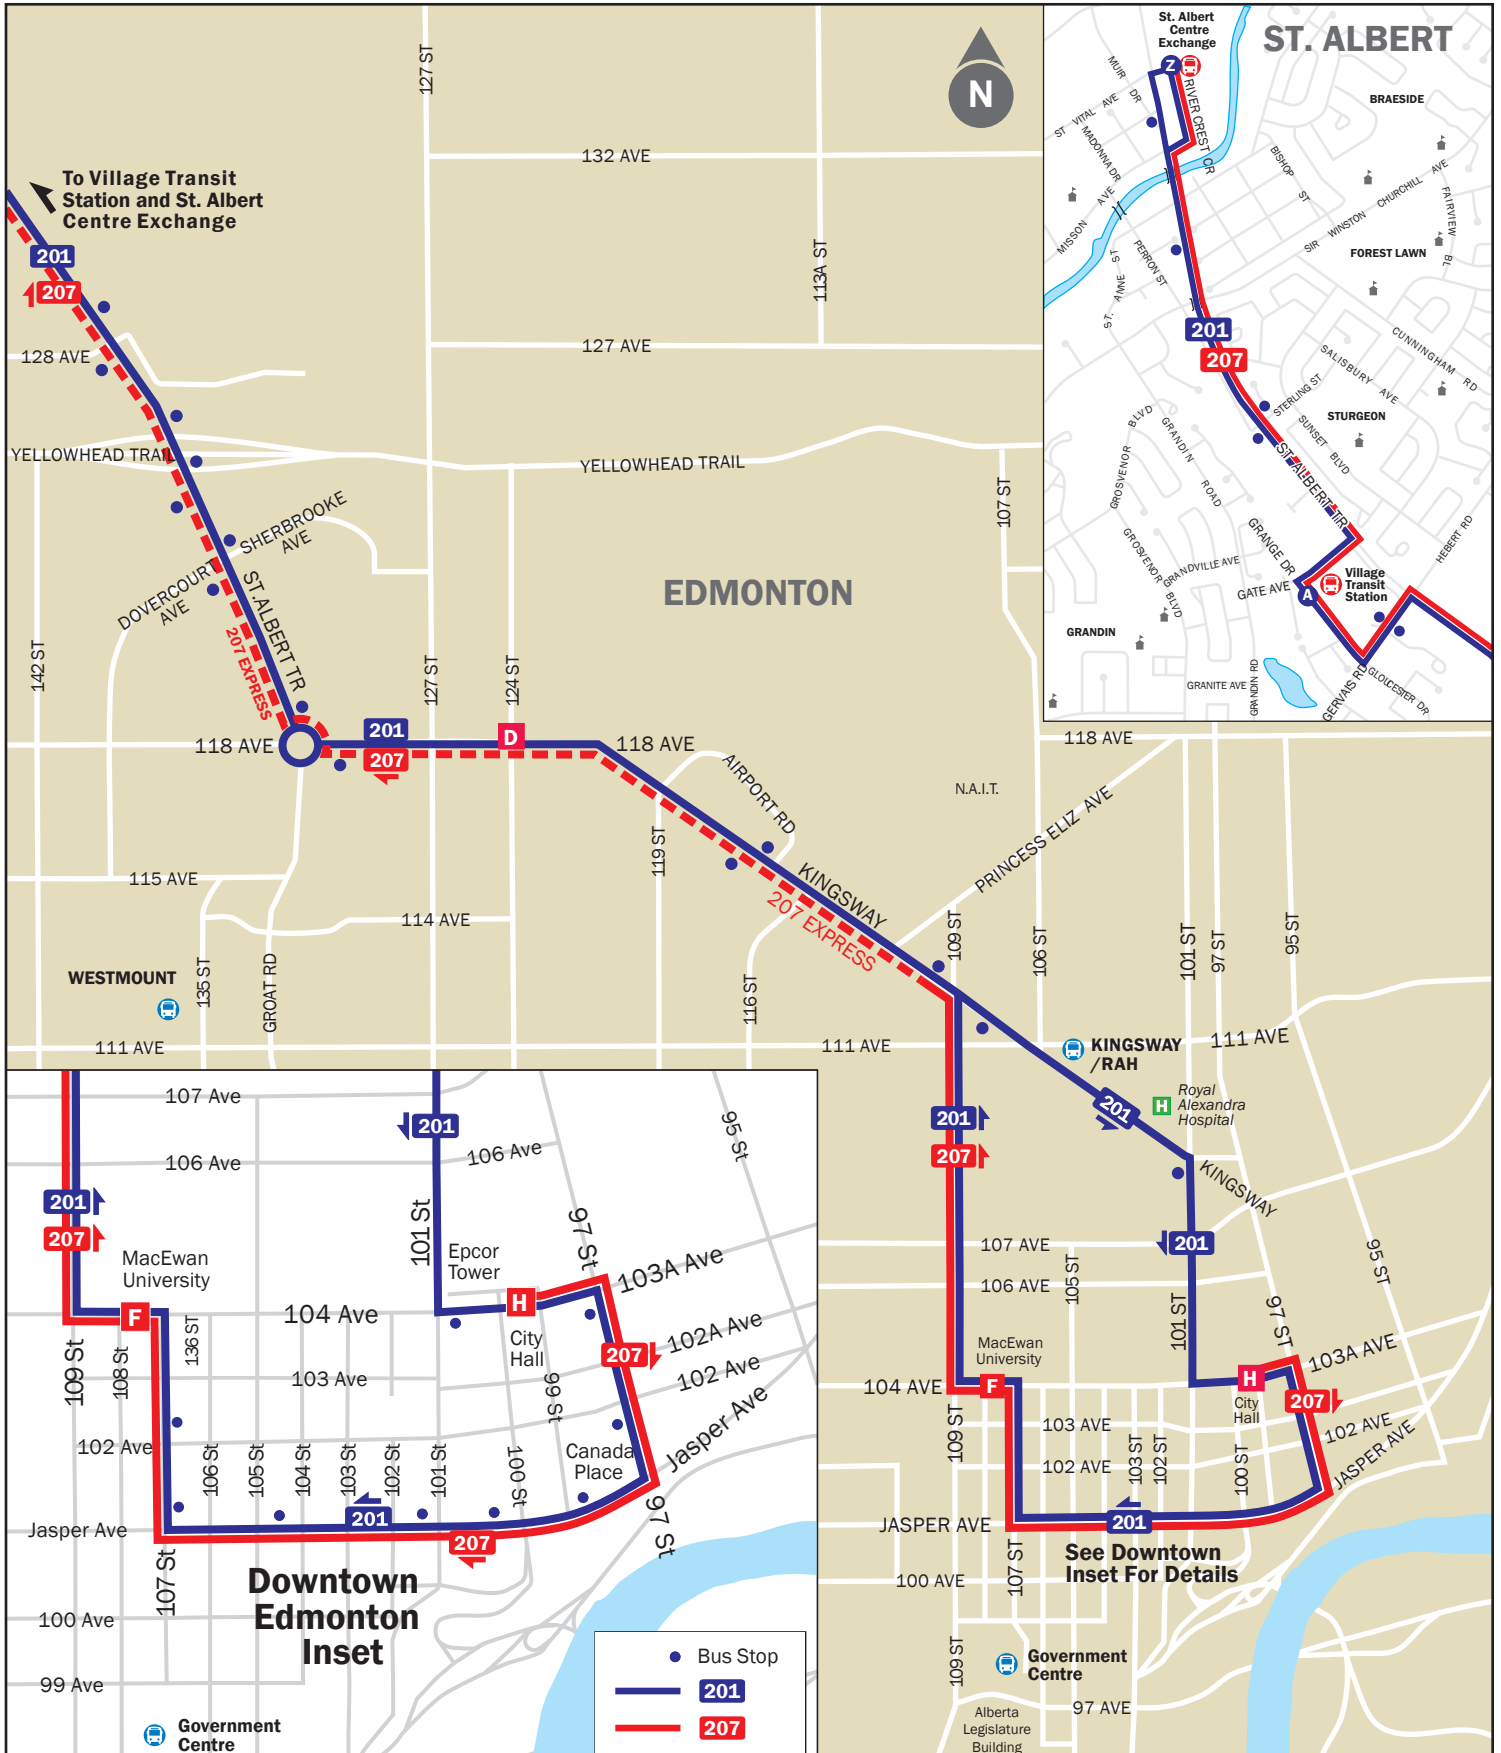

# ROUTE 201 | ROUTE 207 – WEEKDAYS

St. Albert – Downtown Edmonton

# ROUTE 201

Weekdays

		St. Albert to Edmonton				
		St. Albert Centre Exchange Departure	Village Transit Station Departure	118 Avenue 124 St Eastbound	Edmonton City Hall 103A Ave/99 St Eastbound	MacEwan 104 Ave/108 St Westbound
		Z	A	D	H	F
AM		5:20	5:25	5:38	5:50	6:03
		5:50	6:00	6:13	6:25	6:40
		6:05	6:15	6:28	6:43	6:58
		6:20	6:30	6:43	6:58	7:13
		6:35	6:45	6:58	7:13	7:28
		6:50	7:00	7:13	7:28	7:43
		7:05	7:15	7:28	7:43	7:58
		7:20	7:30	7:43	7:58	8:13
		7:35	7:45	7:58	8:13	8:28
		7:50	8:00	8:13	8:28	8:43
		8:05	8:15	8:28	8:43	8:58
		8:35	8:45	8:58	9:13	9:28
PM		9:05	9:15	9:28	9:48	10:03
		9:32	9:40	9:53	10:08	10:23
		10:32	10:40	10:53	11:08	11:23
		11:32	11:40	11:53	12:08	12:23
		12:32	12:40	12:53	1:08	1:23
		1:32	1:40	1:53	2:08	2:23
		2:32	2:40	2:53	3:16	3:31
		3:38	3:48	4:01	4:20	*
		3:53	4:03	4:18	4:46	5:01
		4:11	4:20	4:35	5:01	*
		4:25	4:35	4:50	5:16	5:31
		4:40	4:48	5:03	5:16	#
	4:57	5:04	5:23	5:43	5:58	
	5:24	5:30	5:43	5:58	6:10	
	6:08	6:15	6:28	6:40	6:50	
	6:35	6:45	6:58	7:10	7:20	
		7:45	7:58	8:10	8:20	
		8:45	8:58	9:10	9:20	
		9:45	9:58	10:10	10:20	
		10:45	10:58	11:10	11:20	
		11:45	11:58	12:10	12:20	

Route 207 operates Express to Village Transit Station after Kingsway and 109 Street.