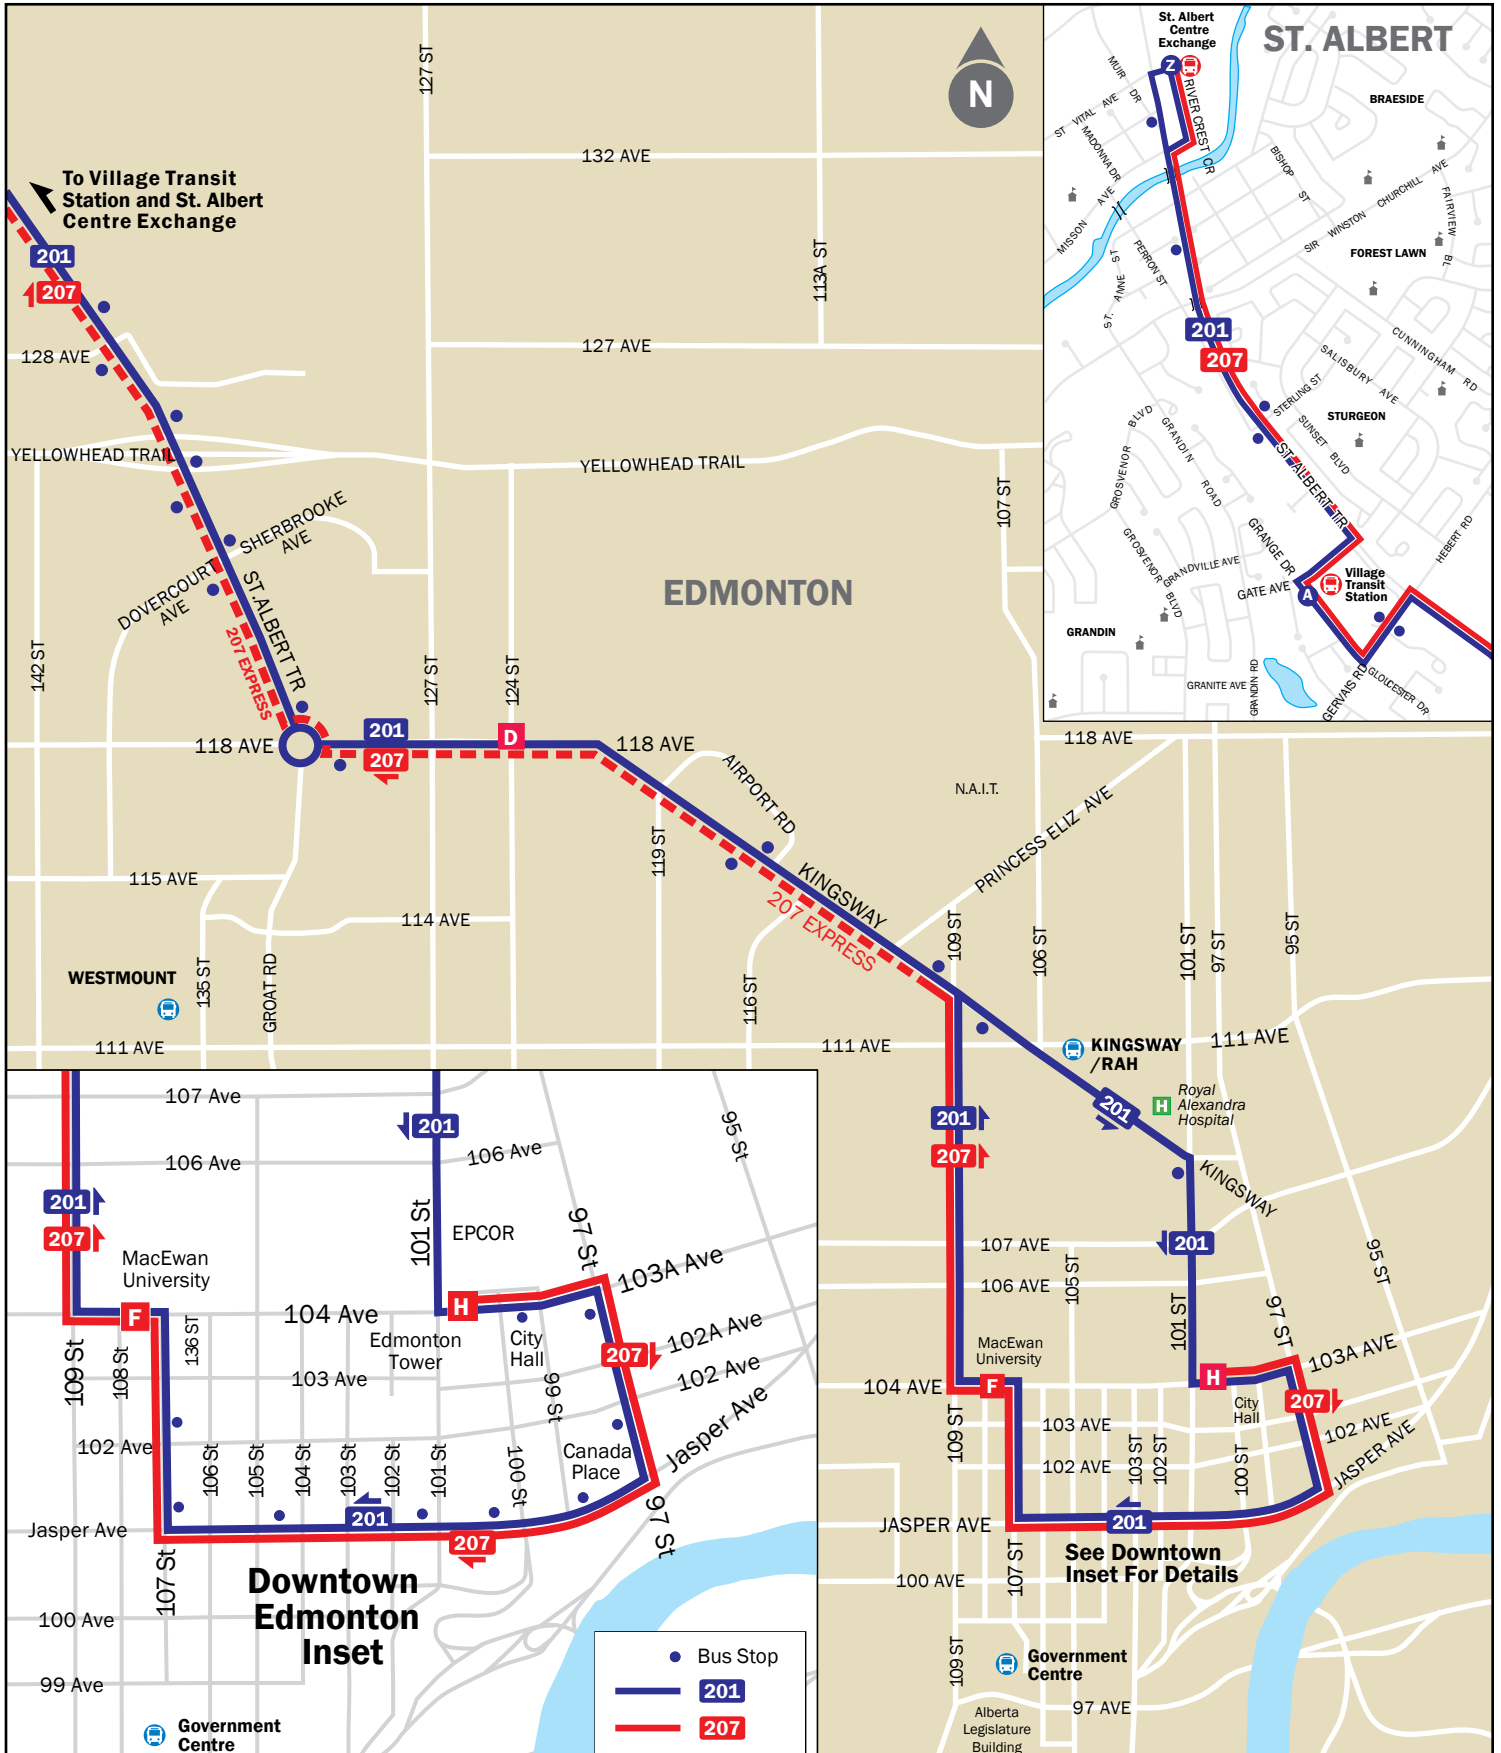

ROUTE 201 | ROUTE 207 – WEEKDAYS

St. Albert – Downtown Edmonton

ROUTE 201

Weekdays

		St. Albert to Edmonton				
		St. Albert Centre Exchange Departure	Village Transit Station Departure	118 Avenue 124 St Eastbound	Edmonton Tower 103A Ave/101 St Eastbound	MacEwan 104 Ave/108 St Westbound
		Z	A	D	H	F
AM		5:20	5:25	5:38	5:50	6:03
		5:50	6:00	6:13	6:25	6:40
		6:05	6:15	6:28	6:43	6:58
		6:20	6:30	6:43	6:58	7:13
		6:35	6:45	6:58	7:13	7:28
		6:50	7:00	7:13	7:28	7:43
		7:05	7:15	7:28	7:43	7:58
		7:20	7:30	7:43	7:58	8:13
		7:35	7:45	7:58	8:13	8:28
		7:50	8:00	8:13	8:28	8:43
		8:05	8:15	8:28	8:43	8:58
		8:35	8:45	8:58	9:13	9:28
PM		9:05	9:15	9:28	9:48	10:03
		9:32	9:40	9:53	10:08	10:23
		10:32	10:40	10:53	11:08	11:23
		11:32	11:40	11:53	12:08	12:23
		12:32	12:40	12:53	1:08	1:23
		1:32	1:40	1:53	2:08	2:23
		2:32	2:40	2:53	3:16	3:31
		3:38	3:48	4:01	4:20	*
		3:53	4:03	4:18	4:46	5:01
		4:11	4:20	4:35	5:01	*
	4:25	4:35	4:50	5:16	5:31	
	4:40	4:48	5:03	5:16	#	
	4:57	5:04	5:23	5:37	5:52	
	5:24	5:30	5:43	5:58	6:10	
	6:08	6:15	6:28	6:42	6:52	
	6:35	6:45	6:58	7:10	7:20	
		7:45	7:58	8:10	8:20	
		8:45	8:58	9:10	9:20	
		9:45	9:58	10:10	10:20	
		10:45	10:58	11:10	11:20	
		11:45	11:58	12:10	12:20	

Route 207 operates Express to Village Transit Station after Kingsway and 109 Street.

* Continues as 207
 # Continues as 211
 See Page 26 for Route 201 Saturday schedule.
 See Page 30 for Route 201 Sunday schedule.