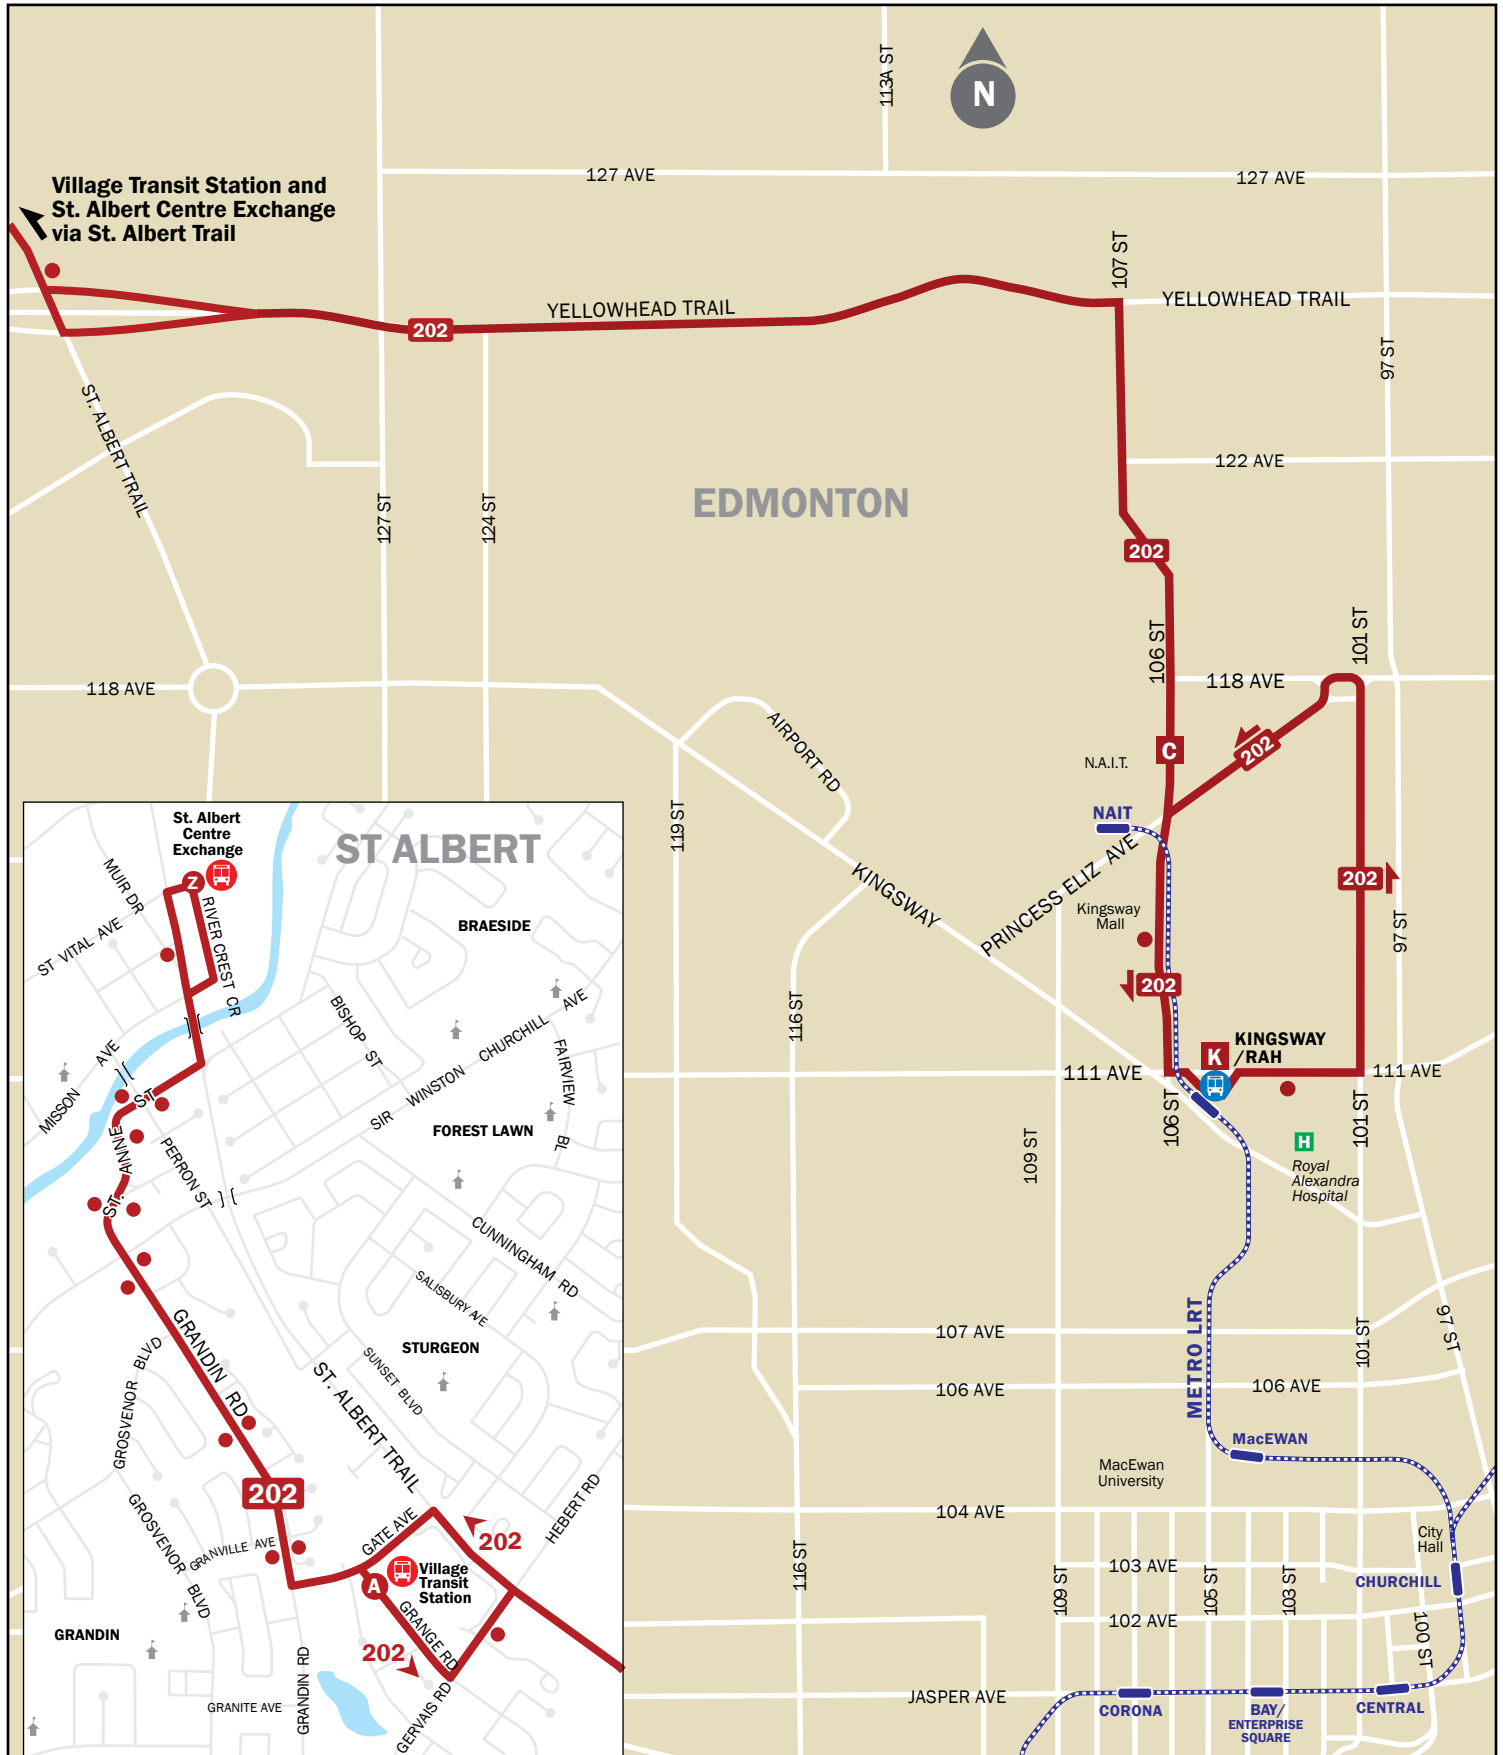

ROUTE 202 – WEEKDAYS

St. Albert – NAIT – Kingsway Transit Centre (LRT) – Royal Alexandra Hospital

ROUTE 202

Weekdays

		St. Albert to Edmonton						Edmonton to St. Albert				
		St. Albert Centre Exchange Departure	Village Transit Station Departure	NAIT 106 St./117 Ave Southbound	Kingsway/Royal Alexandra Hospital Transit Centre Arrival			Kingsway/Royal Alexandra Hospital Transit Centre Departure	NAIT 106 St./117 Ave Northbound	Village Transit Station Arrival	St. Albert Centre Exchange Arrival	
		Z	A	C	K			K	C	A	Z	
AM		6:05	6:15	6:35	6:40			6:42	6:49	7:12	7:20	
		6:35	6:45	7:05	7:10			7:12	7:19	7:39	7:45	
		7:05	7:15	7:35	7:40							
		7:35	7:45	8:10	8:18			8:25	8:32	8:56	9:02	
		8:05	8:15	8:40	8:48			8:55	9:03	9:23	9:30	
		9:05	9:15	9:35	9:40			9:55	10:05	10:32	10:39	
		10:07	10:17	10:35	10:40			10:55	11:05	11:32	11:39	
		11:07	11:17	11:35	11:40			11:55	12:05	12:32	12:39	
	PM		12:07	12:17	12:35	12:40			12:55	1:05	1:32	1:39
			1:07	1:17	1:35	1:40			1:55	2:05	2:32	2:39
								2:20	2:30	3:00	3:08	
		2:07	2:17	2:35	2:40			2:50	3:00	3:30	3:38	
								3:20	3:30	4:00	4:08	
		3:10	3:20	3:40	3:45			3:50	4:00	4:30	4:38	
		3:38	3:48	4:08	4:15			4:20	4:30	5:00	5:08	
								4:35	4:45	5:15	5:23	
		4:25	4:35	4:55	5:03			5:05	5:20	5:45	5:53	
		4:54	5:04	5:19	5:27			5:27	5:37	6:02	6:10	
	5:24	5:33	5:53	6:00			6:03	6:13	6:38	6:45		
	6:35	6:45	7:05	7:10			7:14	7:21	7:43			
		7:45	8:05	8:10			8:14	8:21	8:43			
		8:45	9:05	9:10			9:14	9:21	9:43			

Non-Stop Express between St. Albert and NAIT.

USING LRT

For monthly pass holders, simply transfer to the LRT but have your pass in your possession as you will be entering a “Proof of Payment” zone.

For ticket and cash users travelling from St. Albert to Edmonton, place cash fare or entire commuter ticket in StAT fare box, request transfer and retain transfer for travel on LRT.