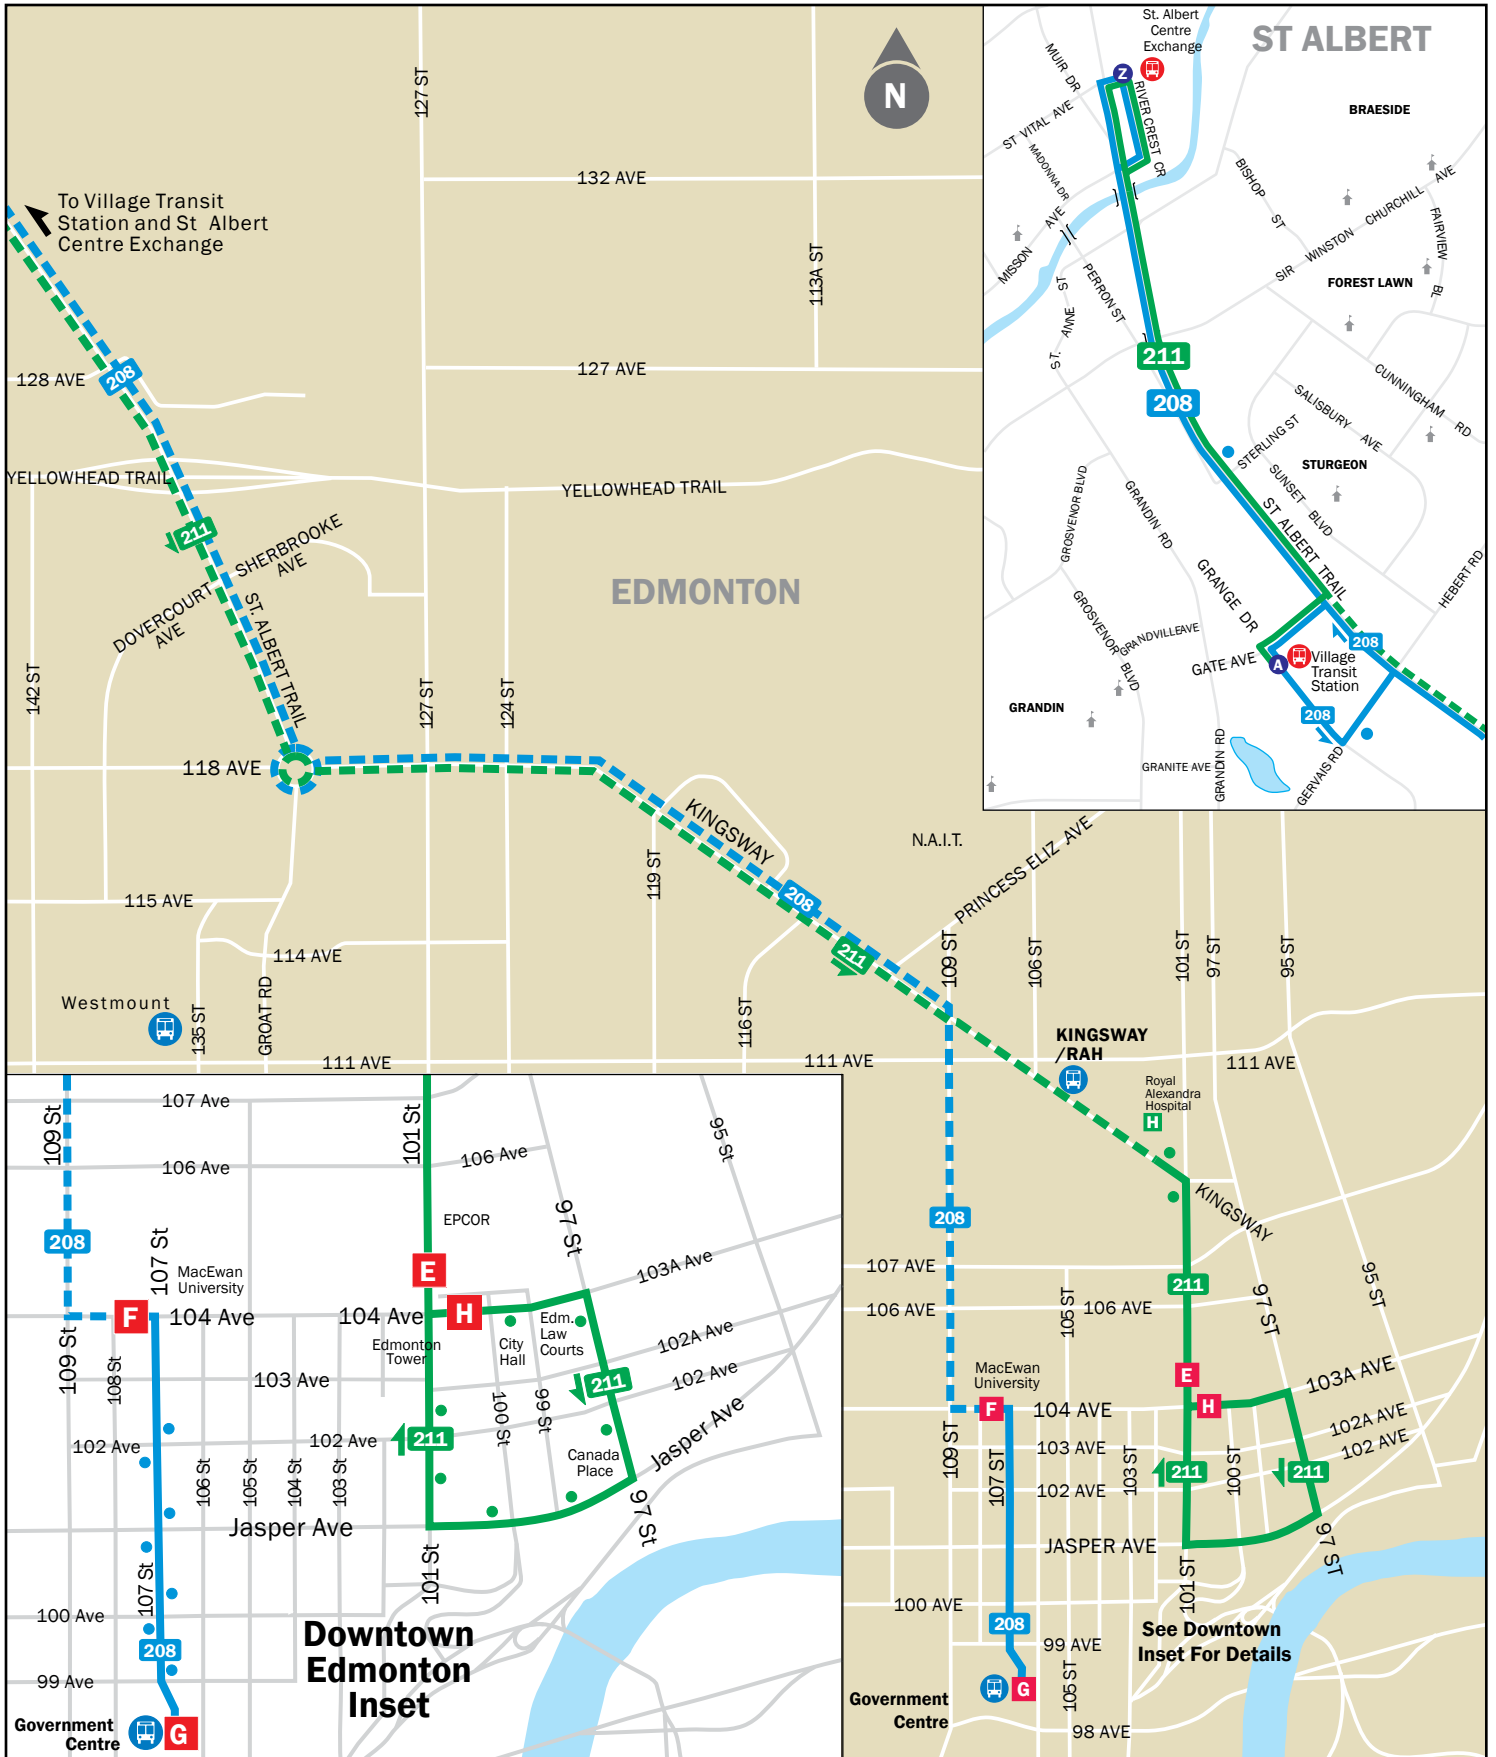

ROUTE 208 | ROUTE 211 – WEEKDAYS EXPRESS

St. Albert – Downtown Edmonton – Government Centre

ROUTE 208

Weekdays Express

		St. Albert to Edmonton				Edmonton to St. Albert			
		St. Albert Centre Exchange Departure	Village Transit Station Departure	MacEwan 104 Ave/108 St Eastbound	Government Transit Centre Arrival	Government Transit Centre Departure	MacEwan 104 Ave/108 St Westbound	Village Transit Station Arrival	St. Albert Centre Exchange Arrival
		Z	A	F	G	G	F	A	Z
AM		6:05	6:14	6:35	6:45				
		6:35	6:44	7:05	7:15				
		6:50	6:59	7:20	7:30				
		7:05	7:14	7:35	7:45				
		7:20	7:29	7:55	8:05				
		7:35	7:44	8:10	8:20				
		7:50	7:59	8:25	8:35				
		8:05	8:15	8:40	8:48				
		9:05	9:15	9:40	9:48				
PM						12:50	12:58	1:31	1:38
						1:50	1:58	2:31	2:38
						2:50	2:58	3:31	3:38
						3:20	3:28	4:01	4:08
						3:35	3:43	4:16	4:23
						3:48	3:56	4:29	4:36
						4:05	4:13	4:46	4:53
						4:20	4:28	5:01	5:08
						4:35	4:43	5:16	5:23
						4:48	4:56	5:29	5:36
						5:05	5:13	5:46	5:53
						5:20	5:28	6:01	6:08

ROUTE 211

Weekdays Express

		St. Albert to Edmonton				Edmonton to St. Albert			
		St. Albert Centre Exchange Departure	Village Transit Station Departure	Edmonton Tower 103A Ave/101 St Eastbound	Epcor 101 St/103A Ave Northbound	Edmonton Tower 103A Ave/101 St Eastbound	Epcor 101 St/103A Ave Northbound	Village Transit Station Arrival	St. Albert Centre Exchange Arrival
		Z	A	H	E	H	E	A	Z
AM		6:36	6:45	7:14	7:24				
		6:51	7:00	7:29	7:39				
		7:06	7:15	7:44	7:54				
PM						3:15	3:25	4:00	4:07
						4:05	4:15	4:47	4:55
						4:35	4:45	5:17	5:25
						5:10	5:20	5:47	5:55
						5:40	5:50	6:17	6:23

TRAVEL TO/FROM UNIVERSITY OF ALBERTA

Due to construction on the Groat bridge, University routes have been temporarily detoured to downtown Edmonton. Travel to and from the University requires a transfer at the Corona LRT Station. Use StAT Routes 201, 207 or 208 for travel between the Corona LRT Station and St. Albert.