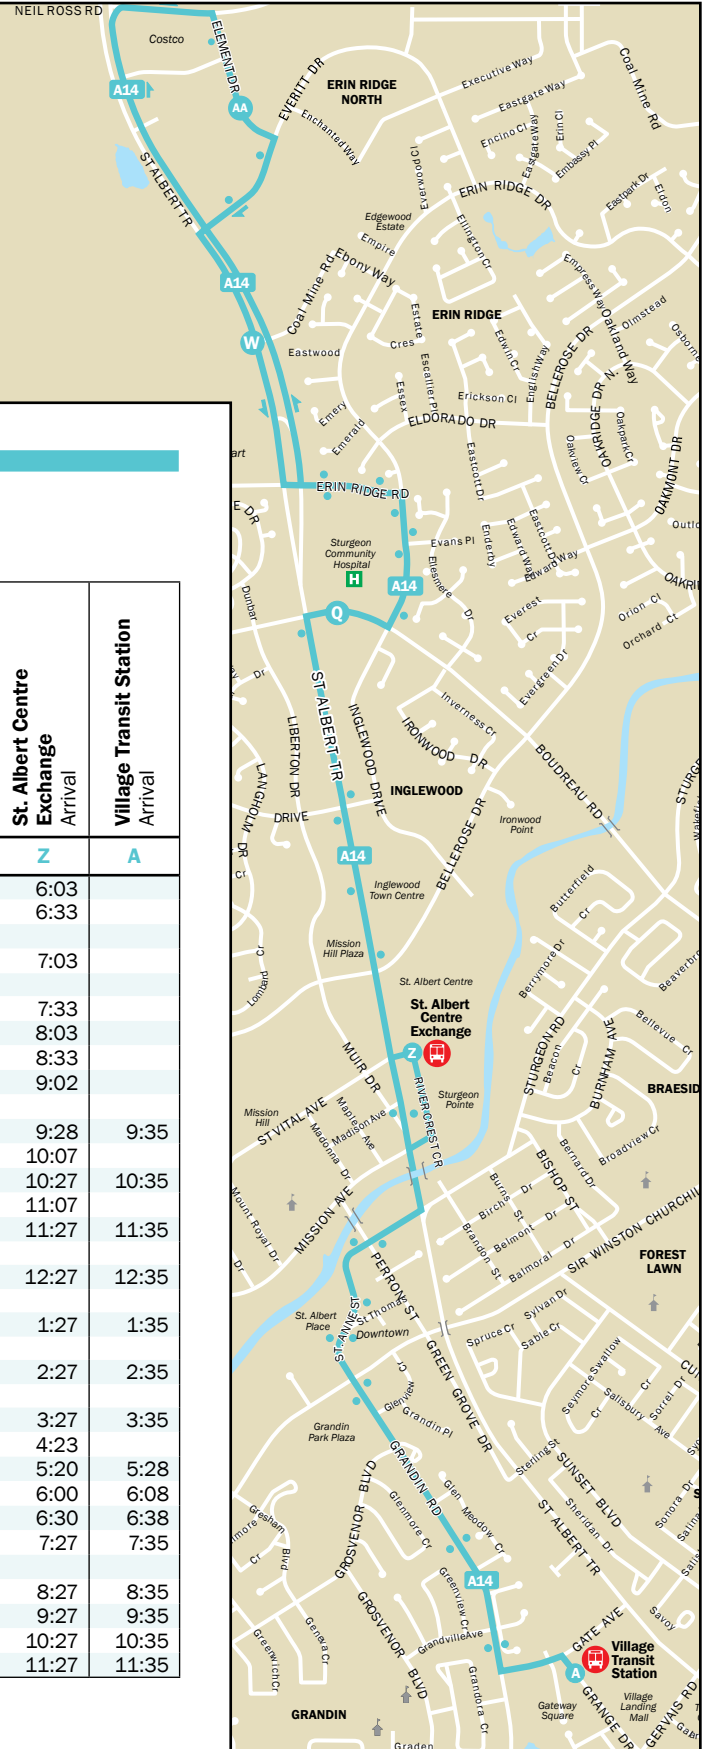

ROUTE A14 – WEEKDAYS

Downtown St. Albert – St. Albert Centre – Summit Centre – Sturgeon Hospital – Costco

LEGEND

- ? Travel Information
- H Hospital
- S School
- Regular Bus Service
- A14 Direction of Travel
- A Timing Point
- Transit Zone

ROUTE A14 Weekdays

	Village Transit Station Departure	St. Albert Centre Exchange Departure	Boudreau Rd Sturgeon Hospital Eastbound	Costco/Element Dr Arrival
	A	Z	Q	AA
AM	5:59	6:06	6:09	6:17
	6:14	6:21	6:24	→
	6:29	6:36	6:39	6:47
	6:45	6:52		
	6:57	7:04	7:07	7:15
	7:29	7:36	7:39	7:47
	7:59	8:06	8:09	8:17
	8:30	8:37	8:40	8:49
	8:45	8:52	8:55	9:04
	9:15	9:22	9:25	9:34
PM	9:42	9:49	9:52	10:01
	9:53	10:02		
	10:39	10:46	10:49	10:58
	10:53	11:02		
	11:39	11:46	11:49	11:58
	11:53	12:02		
	12:39	12:46	12:49	12:58
	12:53	1:02		
	1:39	1:46	1:49	1:58
	2:39	2:46	2:49	2:58
3:39	3:46	3:49	3:58	
4:39	4:46	4:49	4:57	
5:19	5:26	5:29	5:38	
5:49	5:56	5:59	6:08	
6:45	6:52	→	6:59	
7:20	7:27	7:30	7:39	
7:45	7:52	→	7:59	
8:45	8:52	→	8:59	
9:45	9:52	→	9:59	
10:45	10:52	→	10:59	

	Costco/Element Dr Departure	St. Albert Trail/ North Save-On-Foods Southbound	Boudreau Rd St. Albert Rd Westbound	St. Albert Centre Exchange Arrival	Village Transit Station Arrival
	AA	W	Q	Z	A
AM	5:48	5:50	5:57	6:03	
	6:18	6:20	6:27	6:33	
	→	6:28			
	6:48	6:50	6:57	7:03	
	7:18	7:20	7:27	7:33	
	7:48	7:50	7:57	8:03	
	8:18	8:20	8:27	8:33	
	8:42	8:44	8:51	9:02	
	8:49	8:52			
	9:08	9:10	9:17	9:28	9:35
PM	9:48	9:50	9:57	10:07	
	10:07	10:09	10:16	10:27	10:35
	10:47	10:49	10:56	11:07	
	11:07	11:09	11:16	11:27	11:35
	12:07	12:09	12:16	12:27	12:35
	1:07	1:09	1:16	1:27	1:35
	2:07	2:09	2:16	2:27	2:35
	3:07	3:09	3:16	3:27	3:35
	4:03	4:05	4:12	4:23	
	5:00	5:02	5:09	5:20	5:28
5:40	5:42	5:49	6:00	6:08	
6:10	6:12	6:19	6:30	6:38	
6:59	7:01	7:20	7:27	7:35	
7:39	7:41				
7:59	8:01	8:20	8:27	8:35	
8:59	9:01	9:20	9:27	9:35	
9:59	10:01	10:20	10:27	10:35	
10:59	11:01	11:20	11:27	11:35	

* → To Costco from St. Albert Centre Exchange via Dial-a-Bus North.