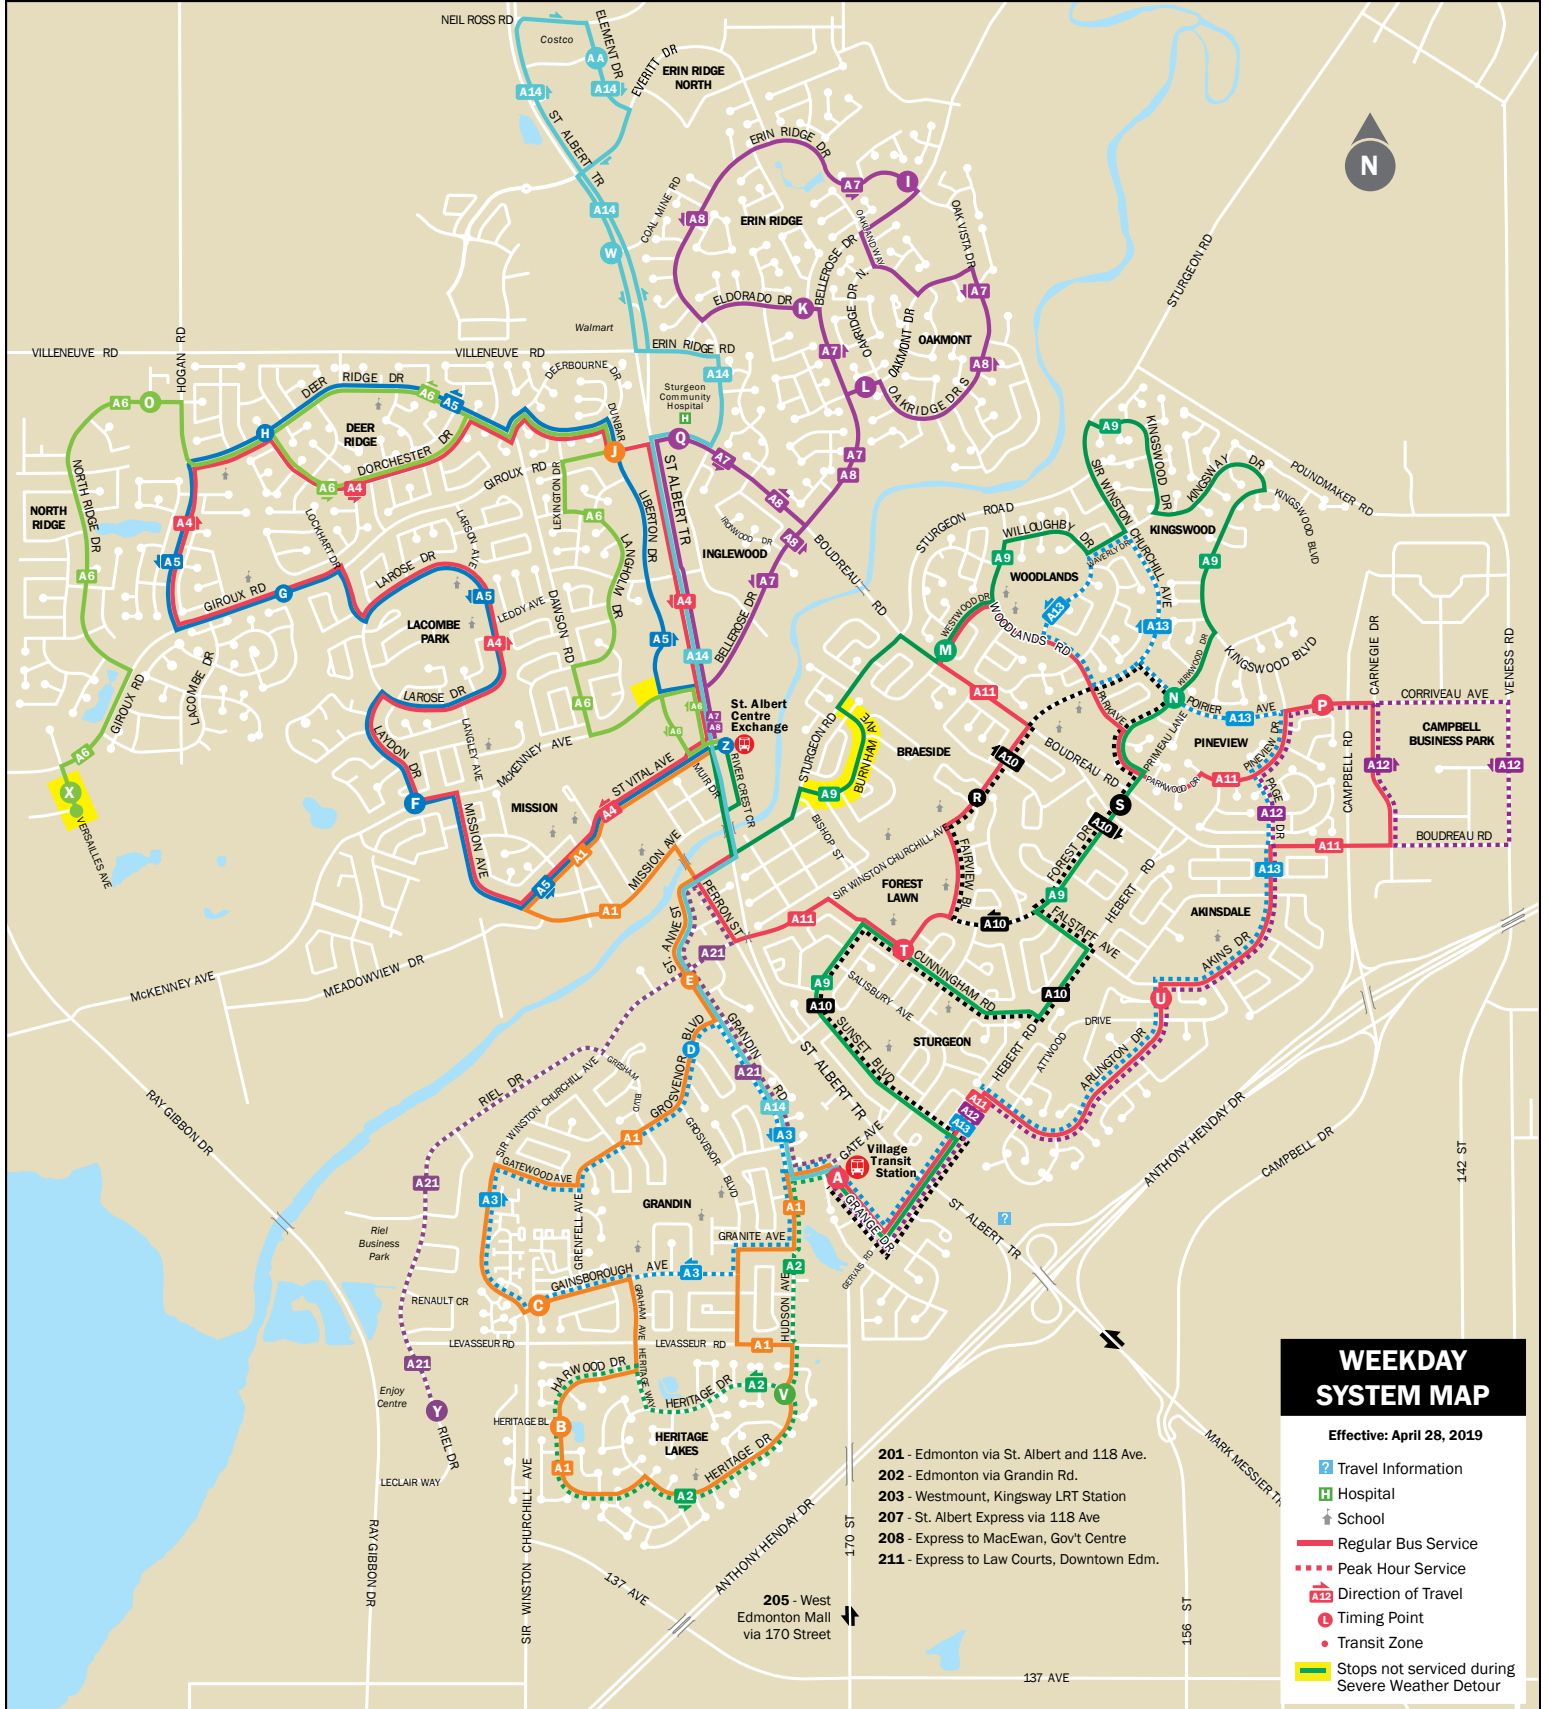

Weekday System Map

WEEKDAY SYSTEM MAP

Effective: April 28, 2019

- Travel Information
- Hospital
- School
- Regular Bus Service
- Peak Hour Service
- Direction of Travel
- Timing Point
- Transit Zone
- Stops not serviced during Severe Weather Detour

- 201 - Edmonton via St. Albert and 118 Ave.
- 202 - Edmonton via Grandin Rd.
- 203 - Westmount, Kingsway LRT Station
- 207 - St. Albert Express via 118 Ave
- 208 - Express to MacEwan, Gov't Centre
- 211 - Express to Law Courts, Downtown Edm.

205 - West Edmonton Mall via 170 Street