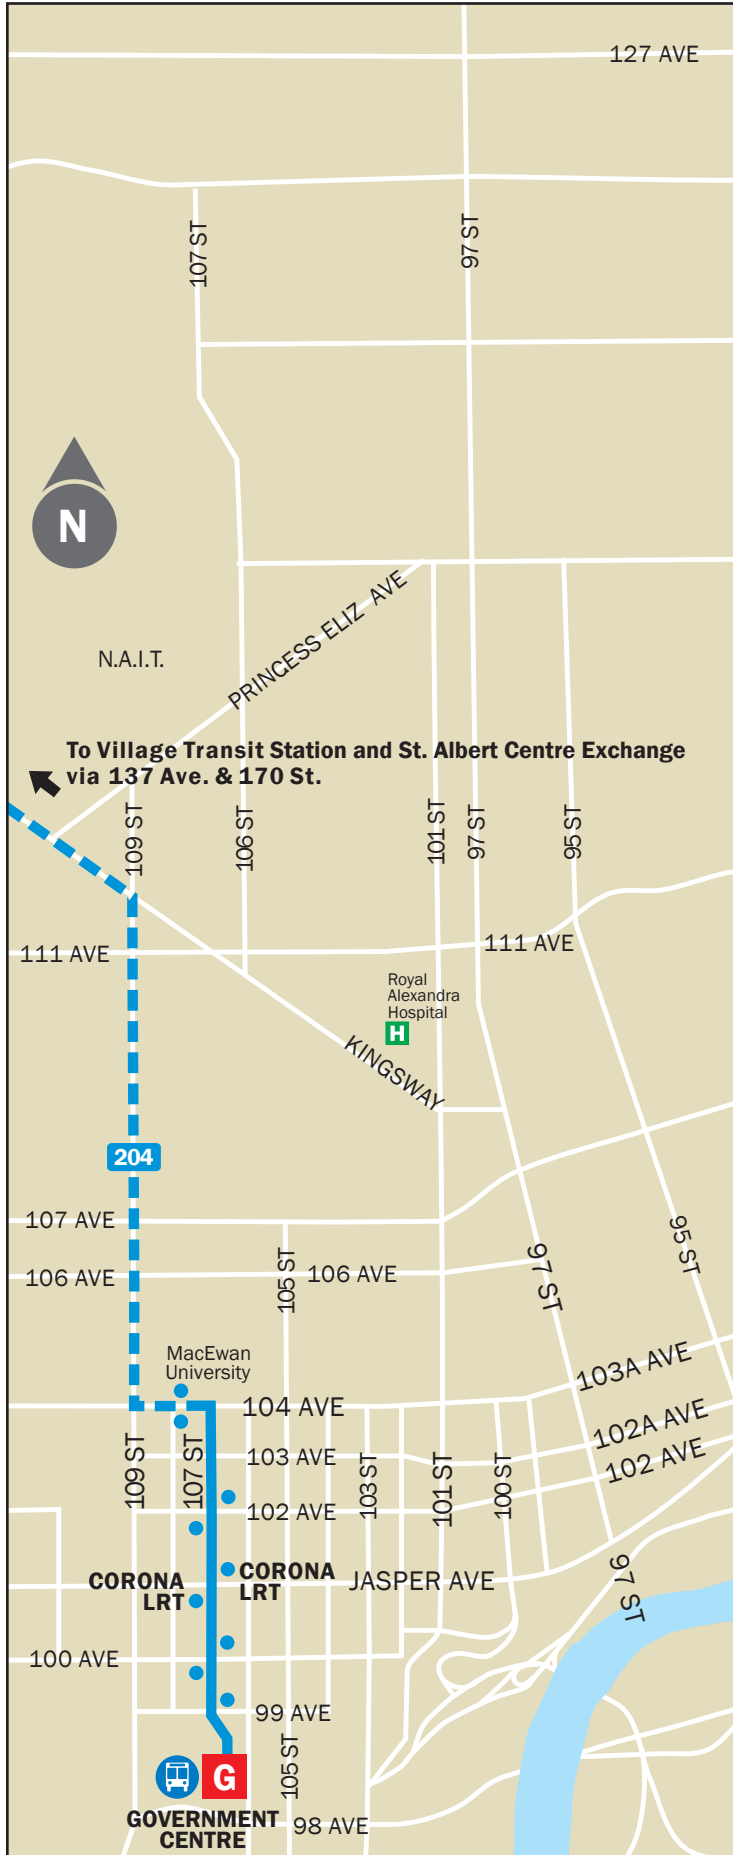

ROUTE 204 – WEEKDAYS

St. Albert – Corona Station – Government Centre

ROUTE 204 WEEKDAY SCHEDULE

St. Albert to Edmonton			Edmonton to St. Albert		
St. Albert Centre Exchange Departure	Village Transit Station Departure	107 Street Government Centre Arrival	107 Street Government Centre Departure	Village Transit Station Arrival	St. Albert Centre Exchange Arrival
Z	A	G	G	A	Z
AM	6:35	6:45	7:15		
	6:50	→	7:26		
	6:50	7:00	7:30		
	7:05	7:15	7:48		
	7:20	7:30	8:05		
	7:35	7:45	8:18	8:25	9:02
	7:50	8:00	8:33	8:40	9:10
	8:05	8:00	8:33		
	8:05	→	8:41		
	8:05	8:15	8:48		
	8:35	8:45	9:18	9:21	9:51
	9:05	9:15	9:48	9:50	10:18
	10:07	10:17	10:50	10:58	11:32
	11:07	11:17	11:50	11:58	12:32
PM	12:07	12:17	12:50	12:58	1:32
	1:07	1:17	1:50	1:58	2:32
				1:58	2:32
	2:07	2:17	2:50		
				2:58	3:32
				3:42	4:16
	3:10	3:20	3:56	3:57	4:31
	3:38	3:48	4:24	4:09	4:43
				4:27	5:01
				4:57	5:31
				5:09	5:43
	4:40	4:48	5:24	5:28	6:02
	5:25	5:34	6:08	6:08	6:38
					6:45

Route 204 operates non-stop between St. Albert and MacEwan University.

Trips do not operate on Non-University Class days: Dec 17-Jan 4, Feb 19-22, and Apr 11-26. Route 201, 207, and 208 trips available.

→ Non-Stop