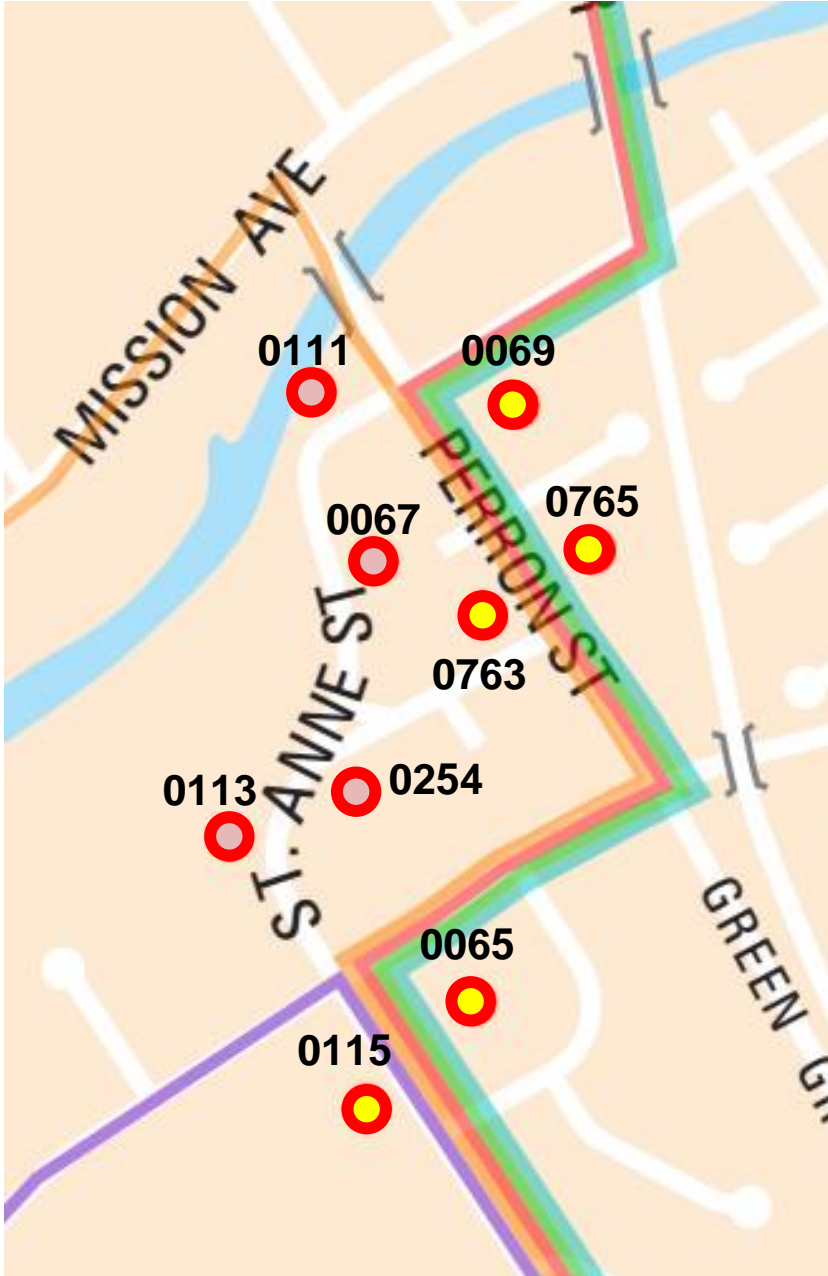

St. Anne Closure

Friday, August 10 starting at 5:30 p.m.

Route A1 

Route A6
Saturday 

Route A14 

Route A21 

Route 202 

 Closed Stop

 Detour Stop